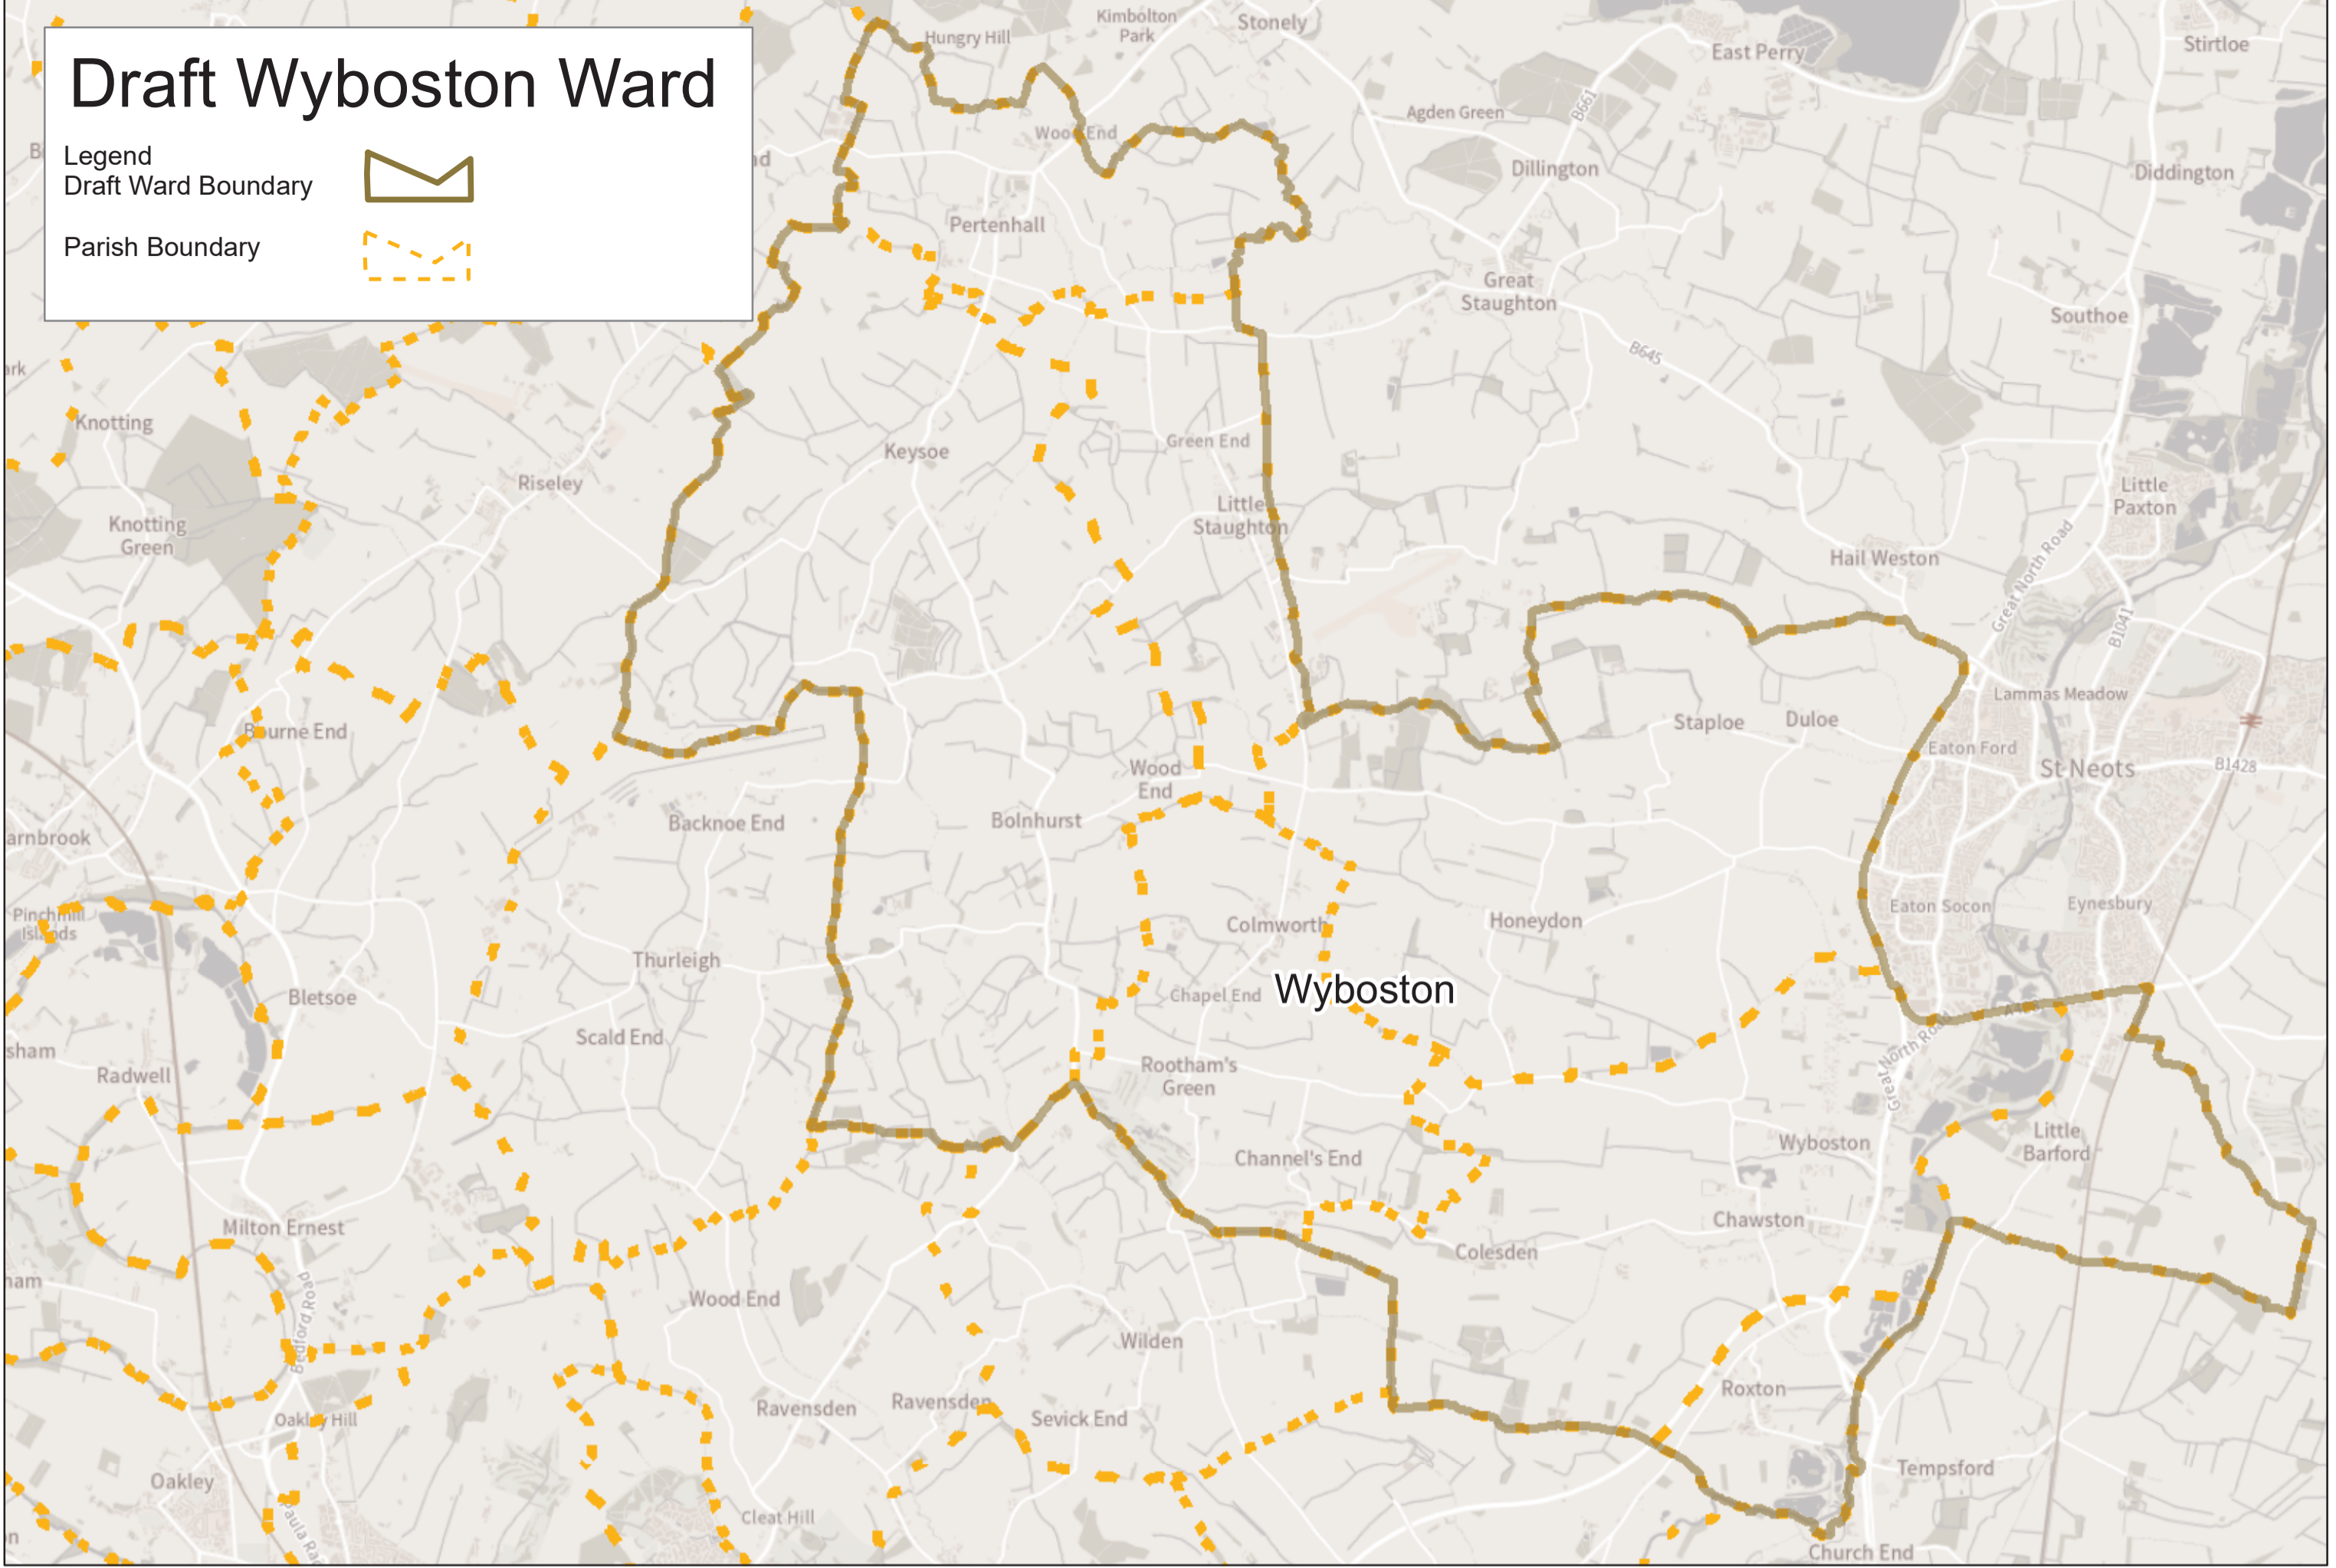

Draft Wyboston Ward

- Legend
Draft Ward Boundary 
Parish Boundary 

Current Wyboston Ward

- Legend
Current Ward Boundary 
Parish Boundary 