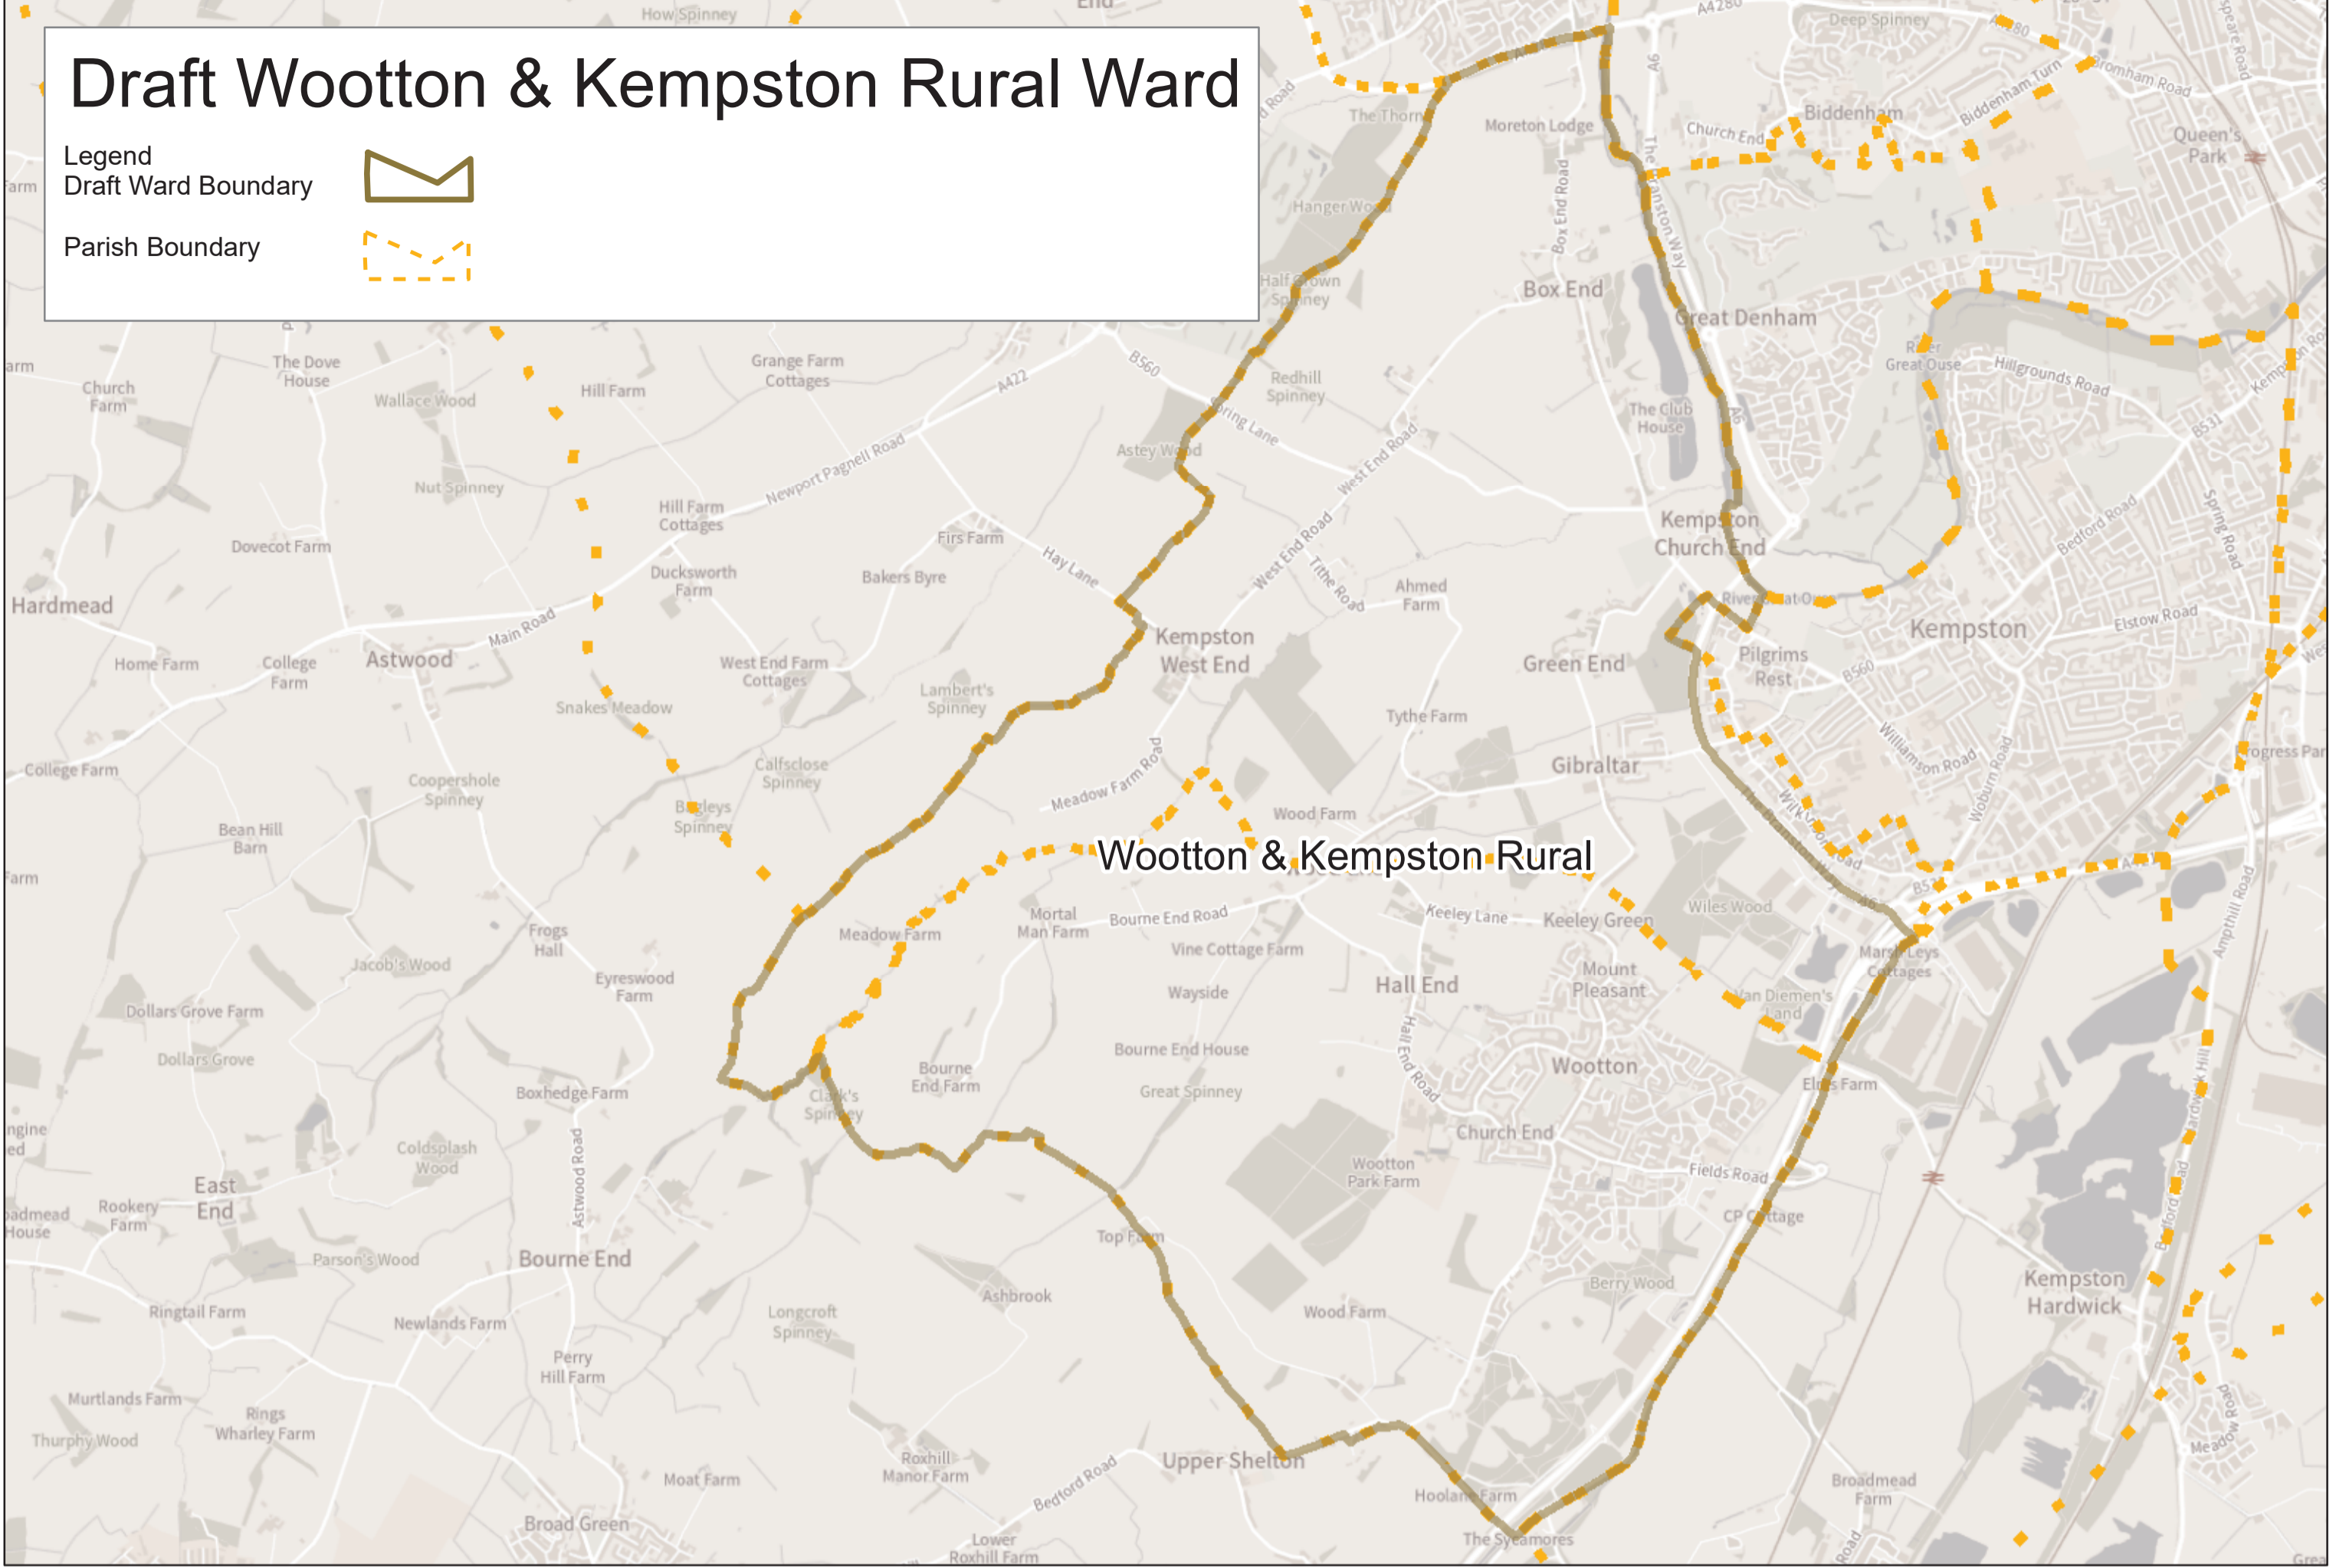

Draft Wootton & Kempston Rural Ward

- Legend
- Draft Ward Boundary 
 - Parish Boundary 

Current Kempston Rural Ward Current Wootton Ward

- Legend
- Current Ward Boundary 
 - Parish Boundary 