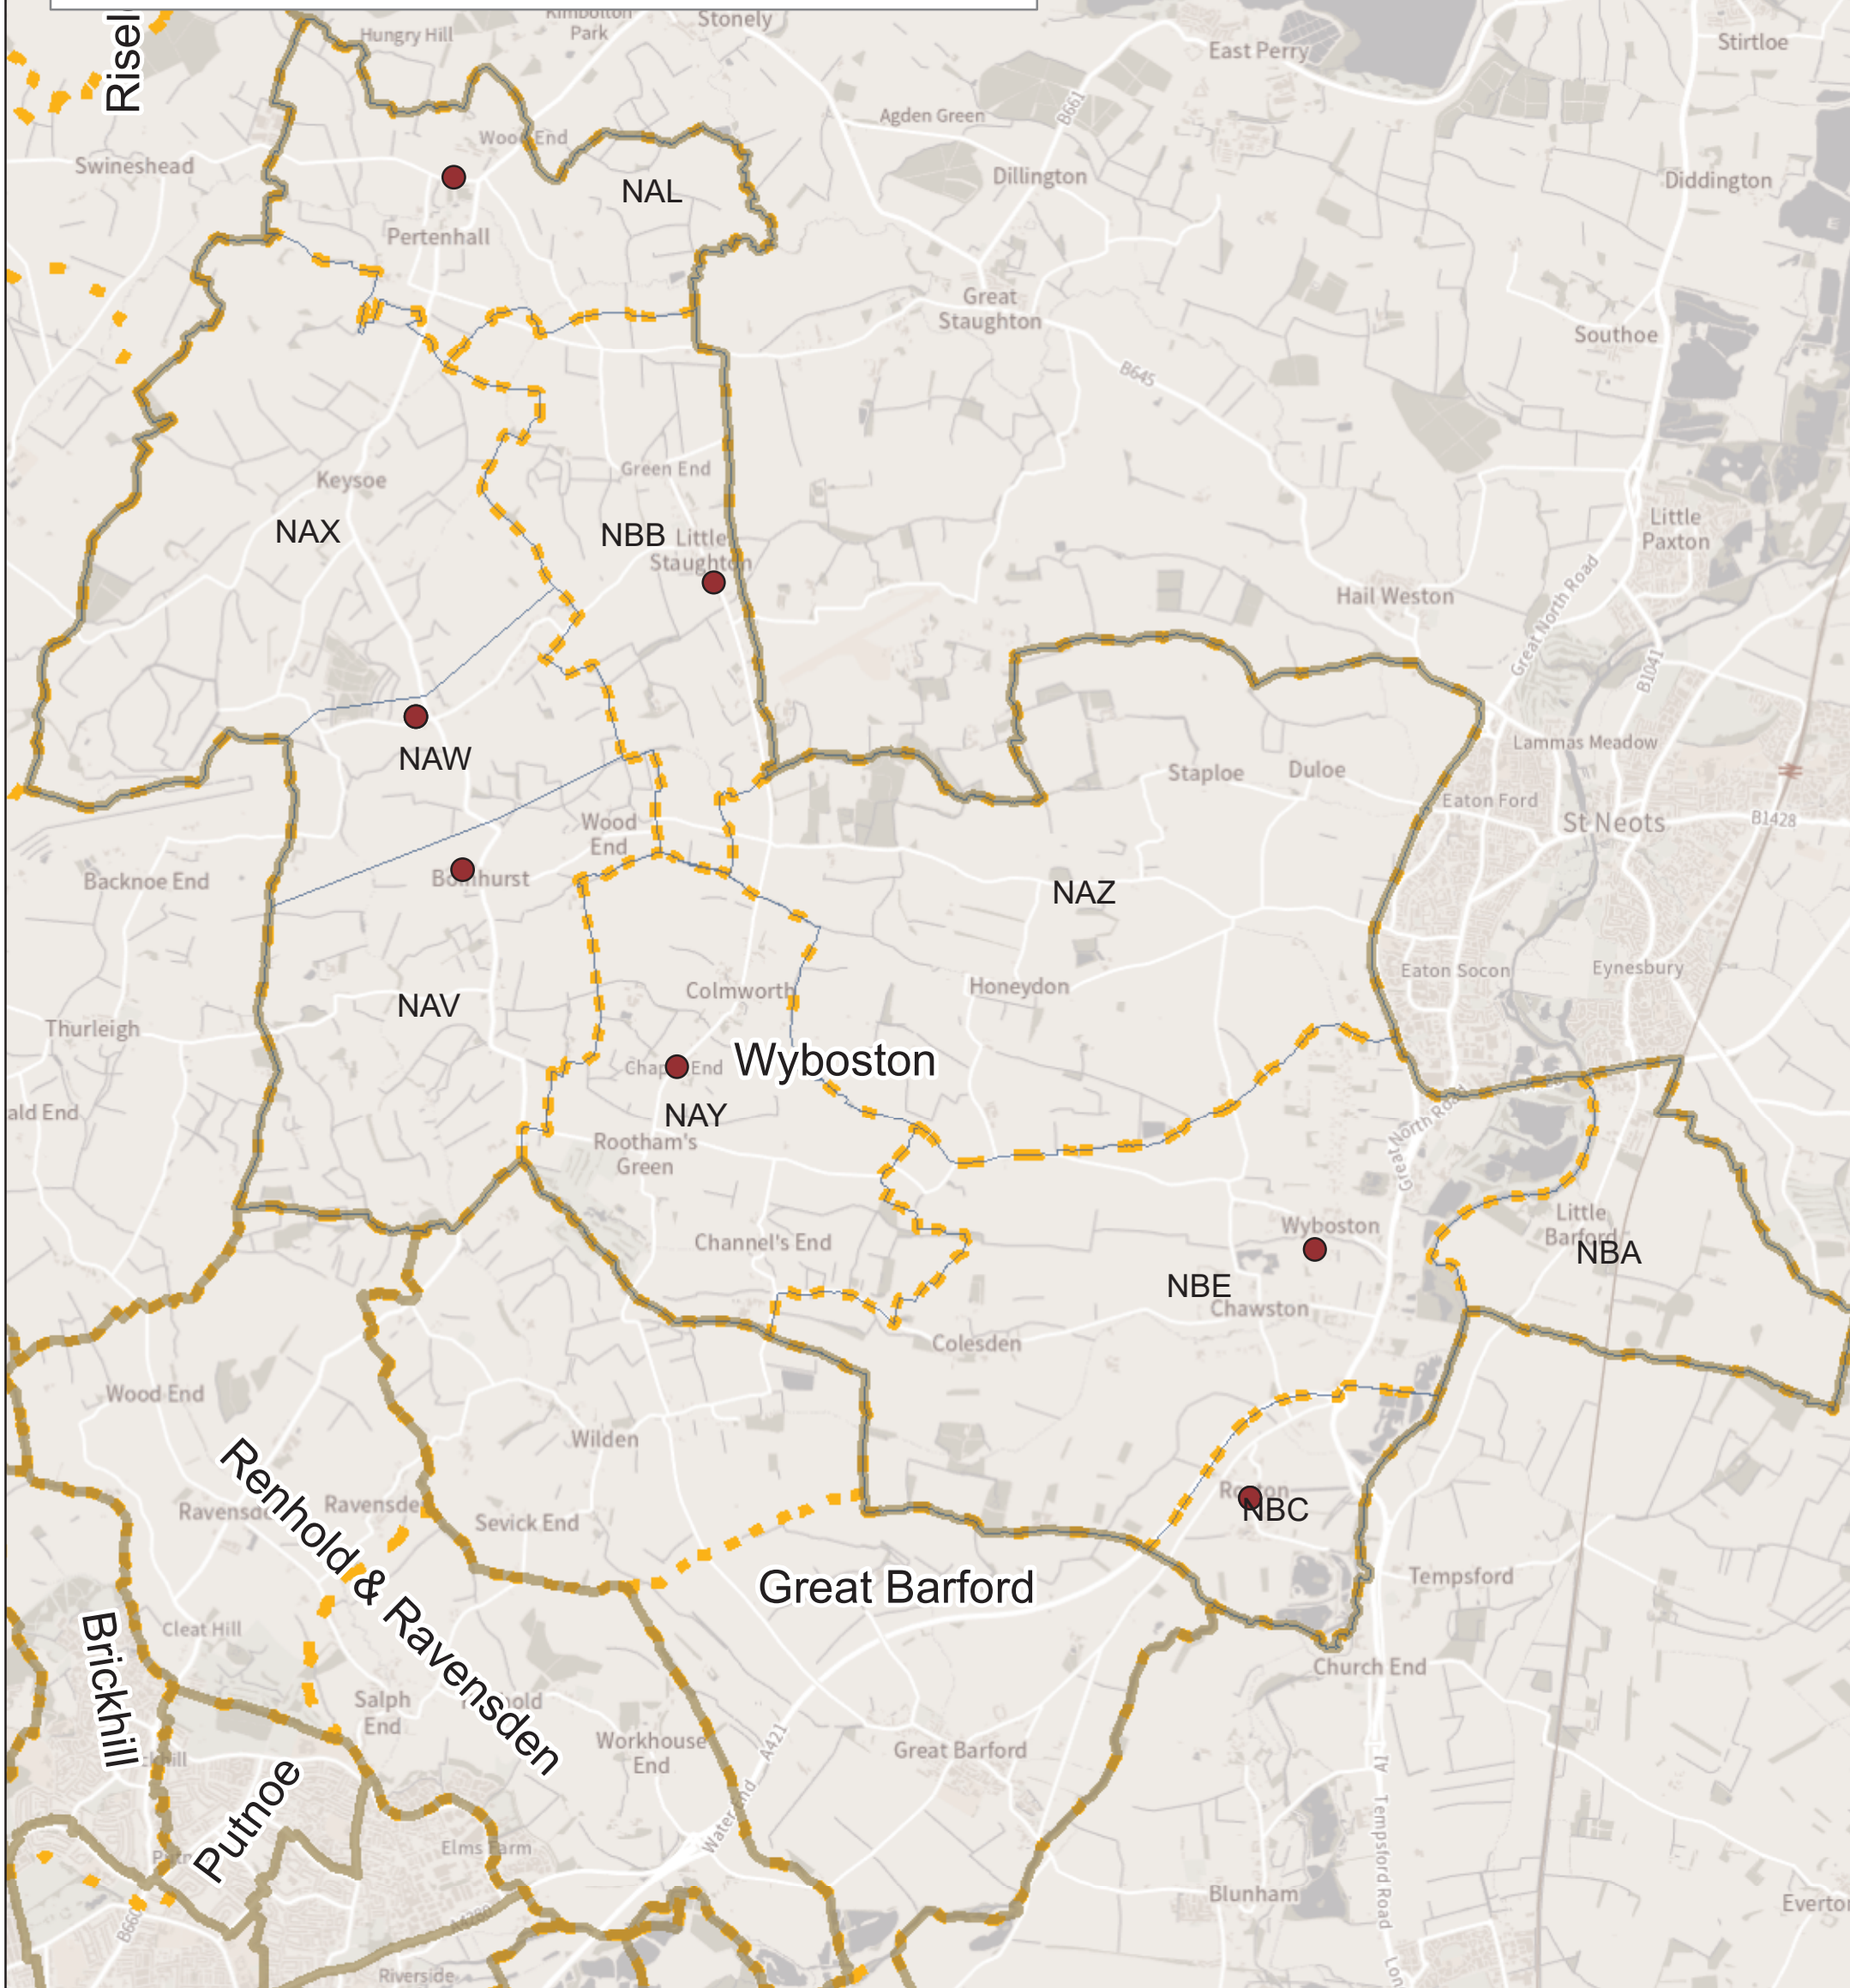

Draft Wyboston Ward

Legend

Draft Ward Boundary

Polling District

Poling Station

Parish Boundary

NAY - Colmworth Village Hall
 NAW_NAX - Keysoe Village Hall
 NBB - Little Staughton Village Hall
 NAL - Pertenhall Village Hall
 NBA_NBC - Roxton Parish Hall
 NAV - The Old School
 NBE - Wyboston Village Hall
 NAZ - Duloe and Staploe Village Hall
 (please note point feature missing for NAZ)

Page size = A3L

Date: 09/05/2022