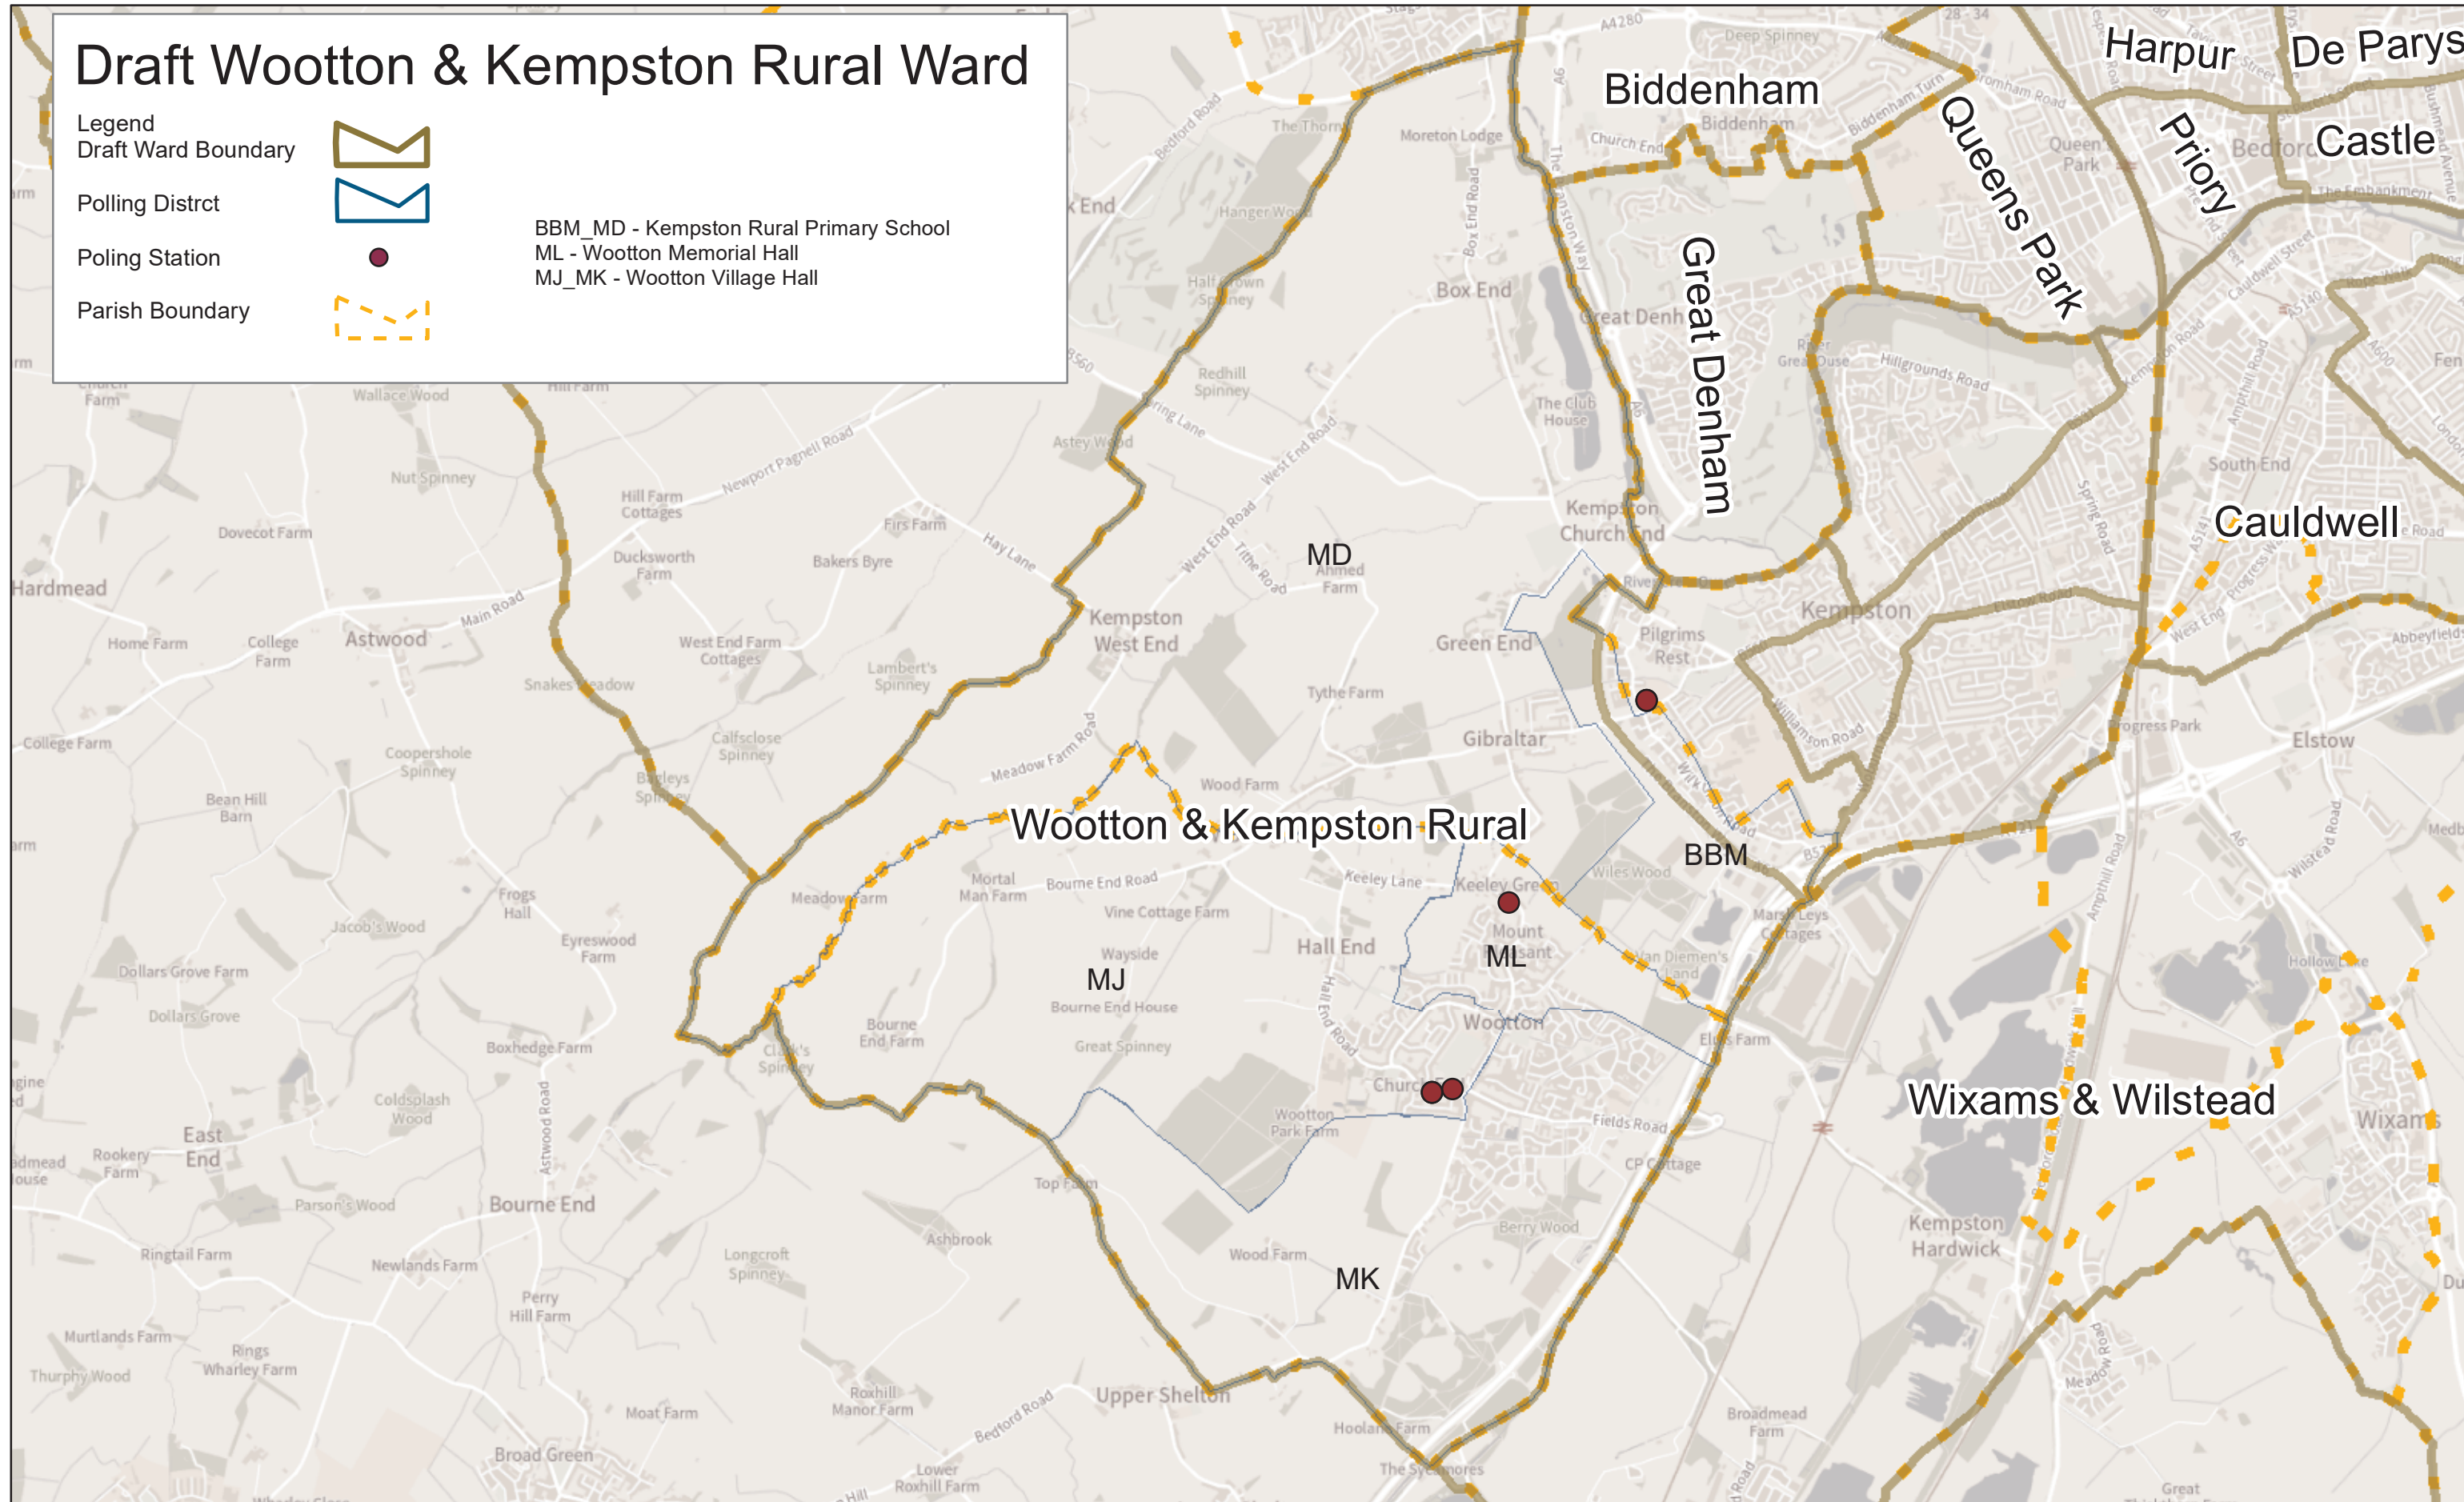

# Draft Wootton & Kempston Rural Ward

**Legend**

- Draft Ward Boundary 
- Polling District 
- Poling Station 
- Parish Boundary 

BBM\_MD - Kempston Rural Primary School  
 ML - Wootton Memorial Hall  
 MJ\_MK - Wootton Village Hall