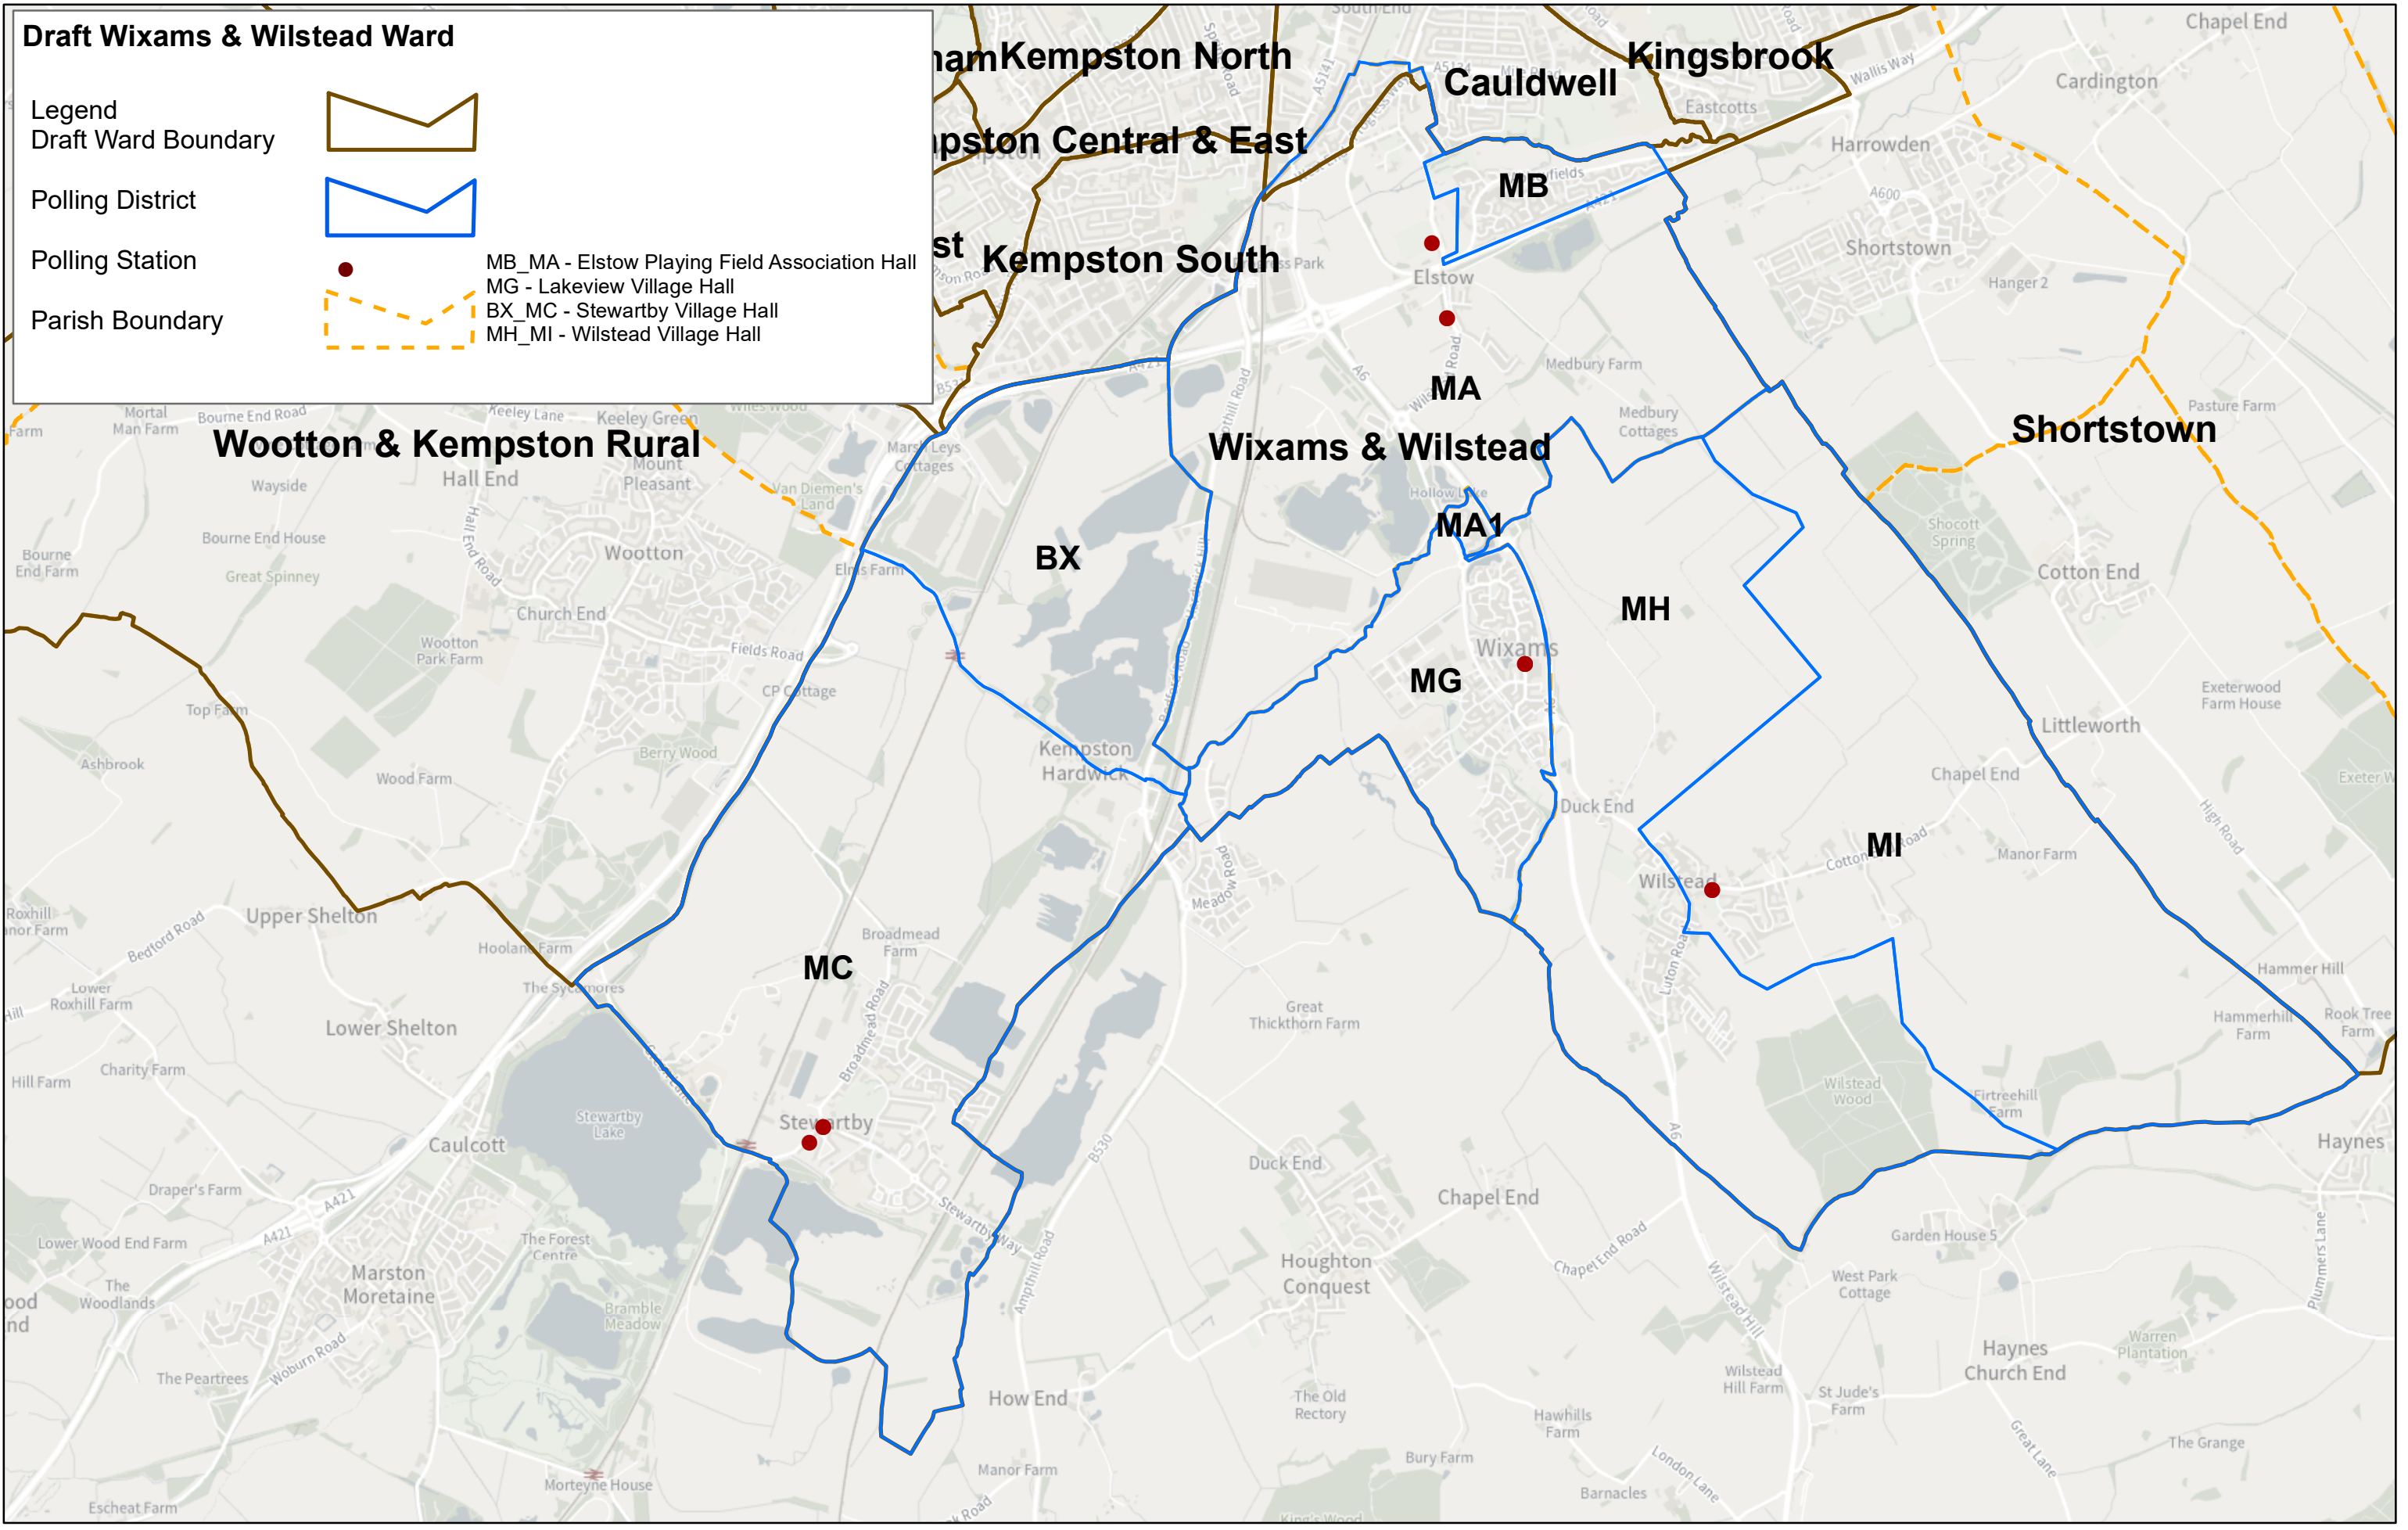

Draft Wixams & Wilstead Ward

Legend

- Draft Ward Boundary 
- Polling District 
- Polling Station 
- Parish Boundary 

MB_MA - Elstow Playing Field Association Hall
 MG - Lakeview Village Hall
 BX_MC - Stewartby Village Hall
 MH_MI - Wilstead Village Hall