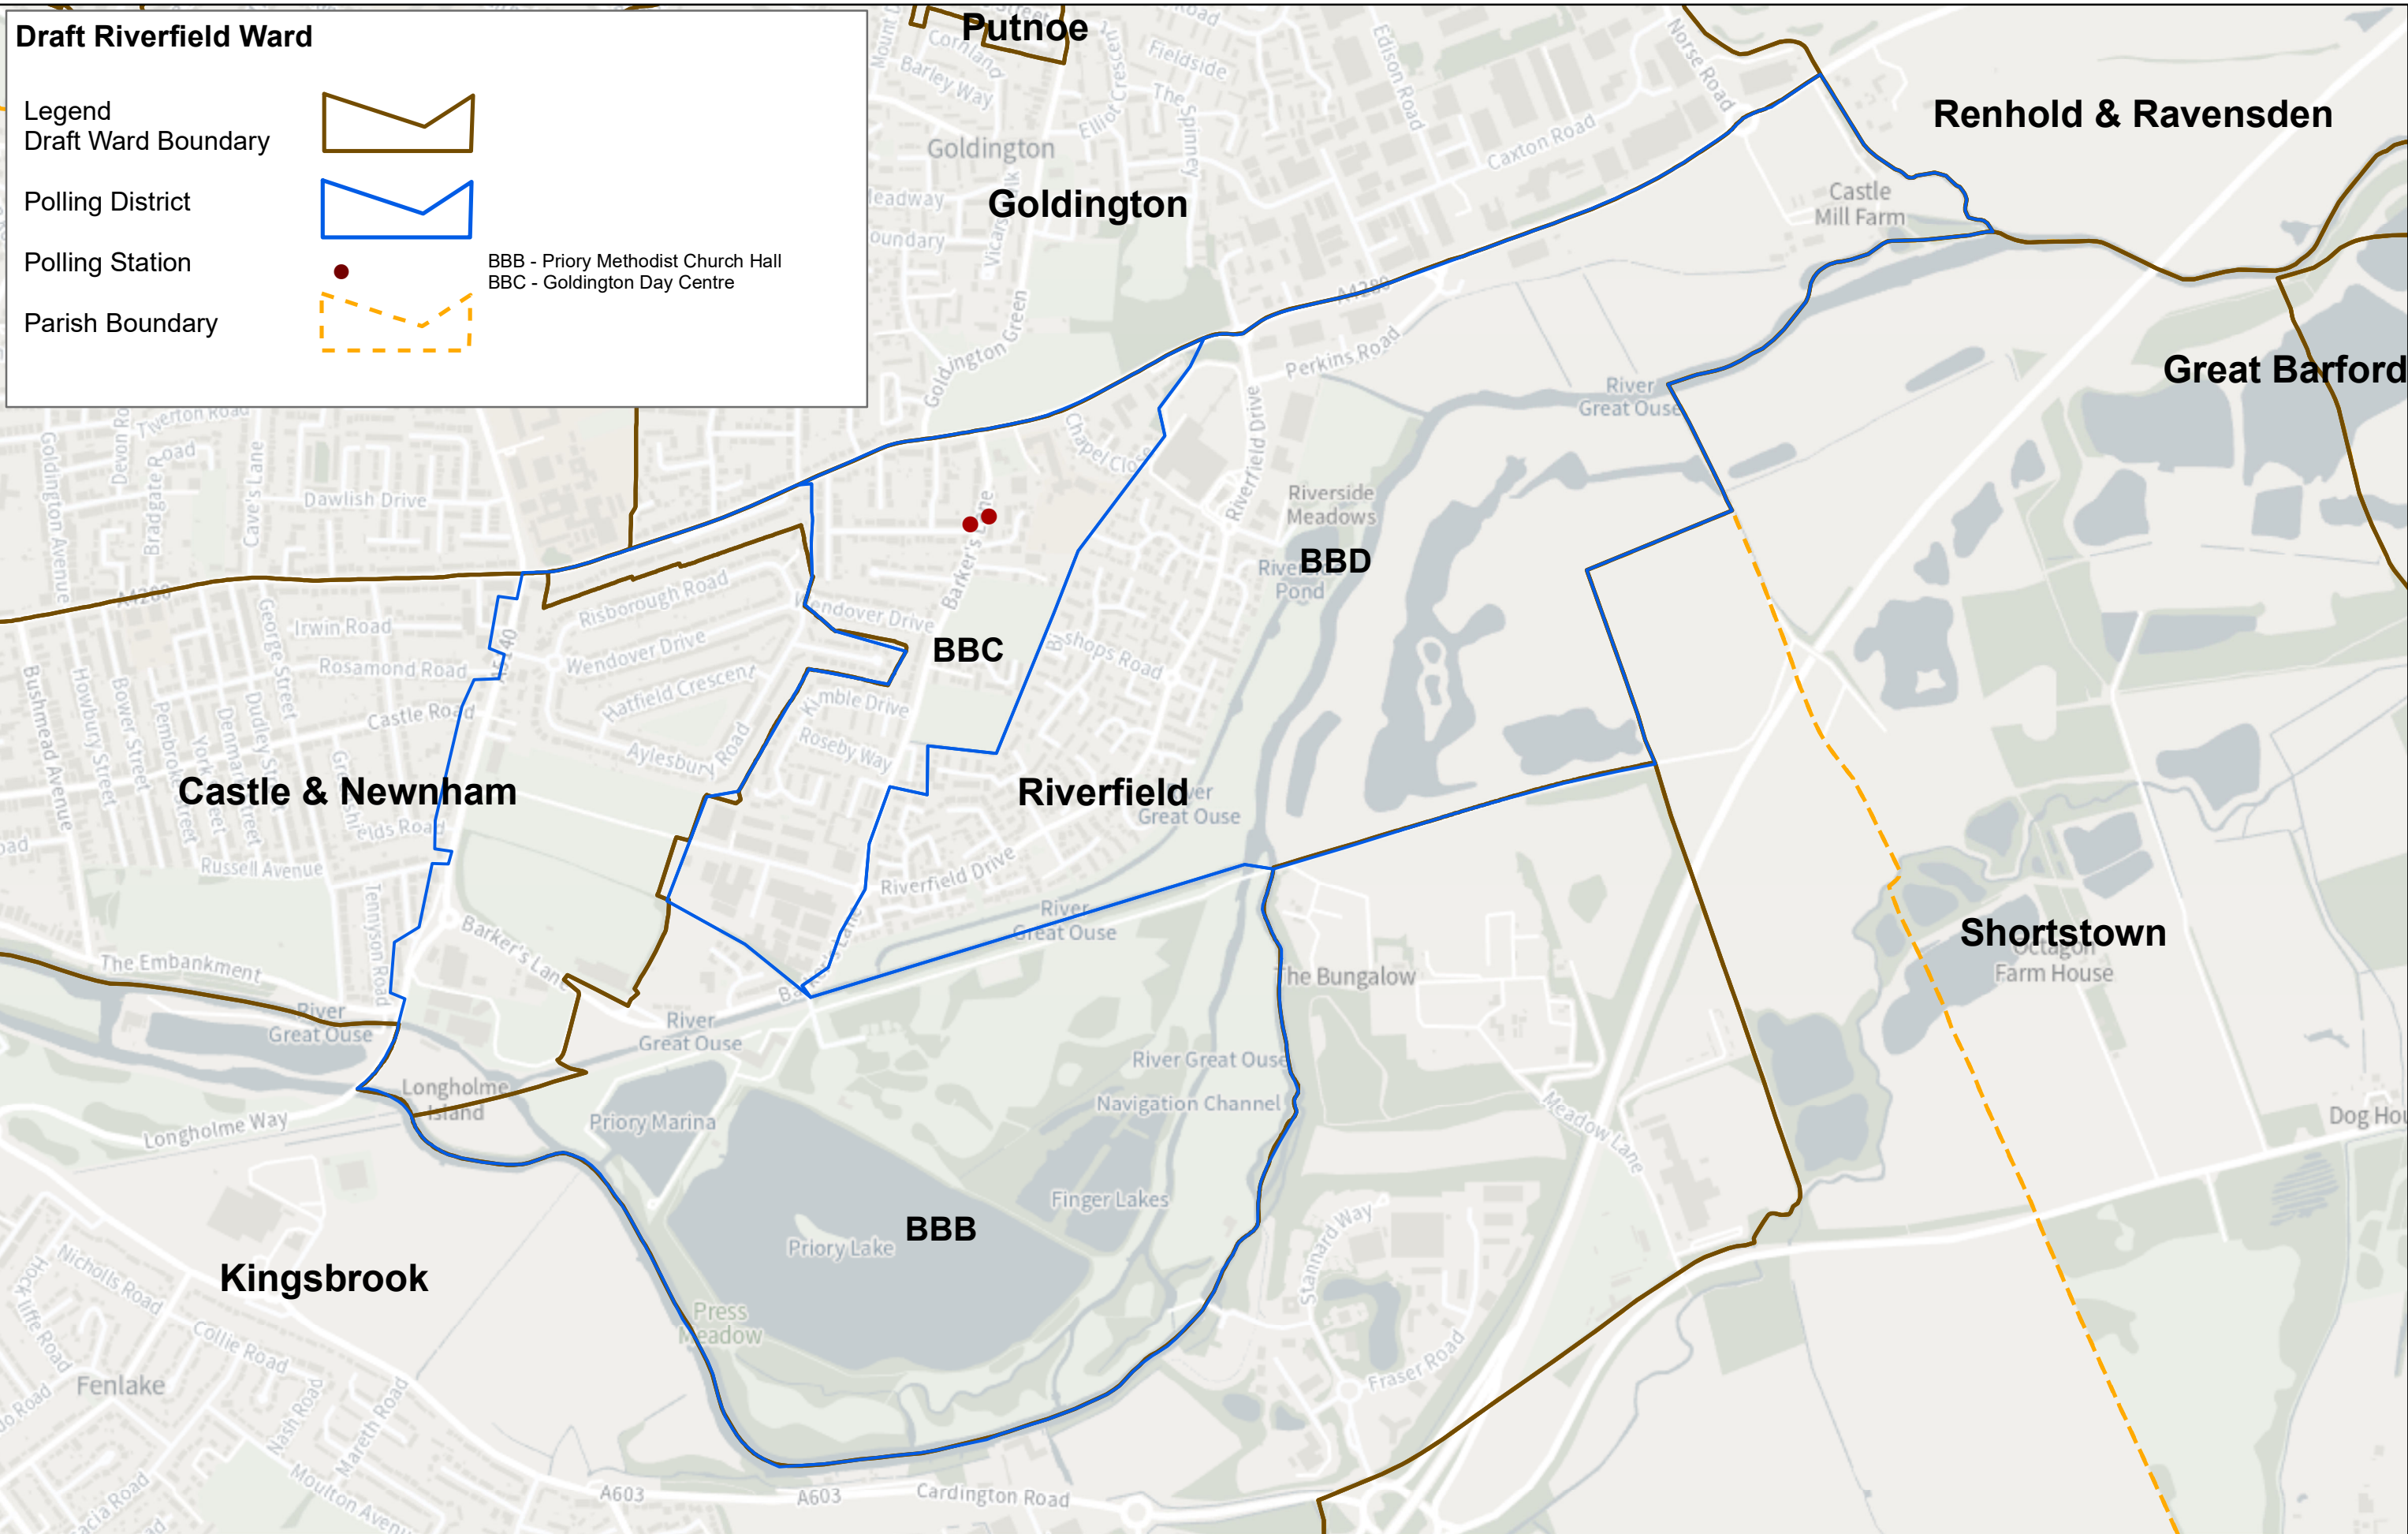

Draft Riverfield Ward

Legend

- Draft Ward Boundary 
- Polling District 
- Polling Station 
- Parish Boundary 

BBB - Priors Methodist Church Hall
BBC - Goldington Day Centre

Page size: A3L

Date: 16/05/2022