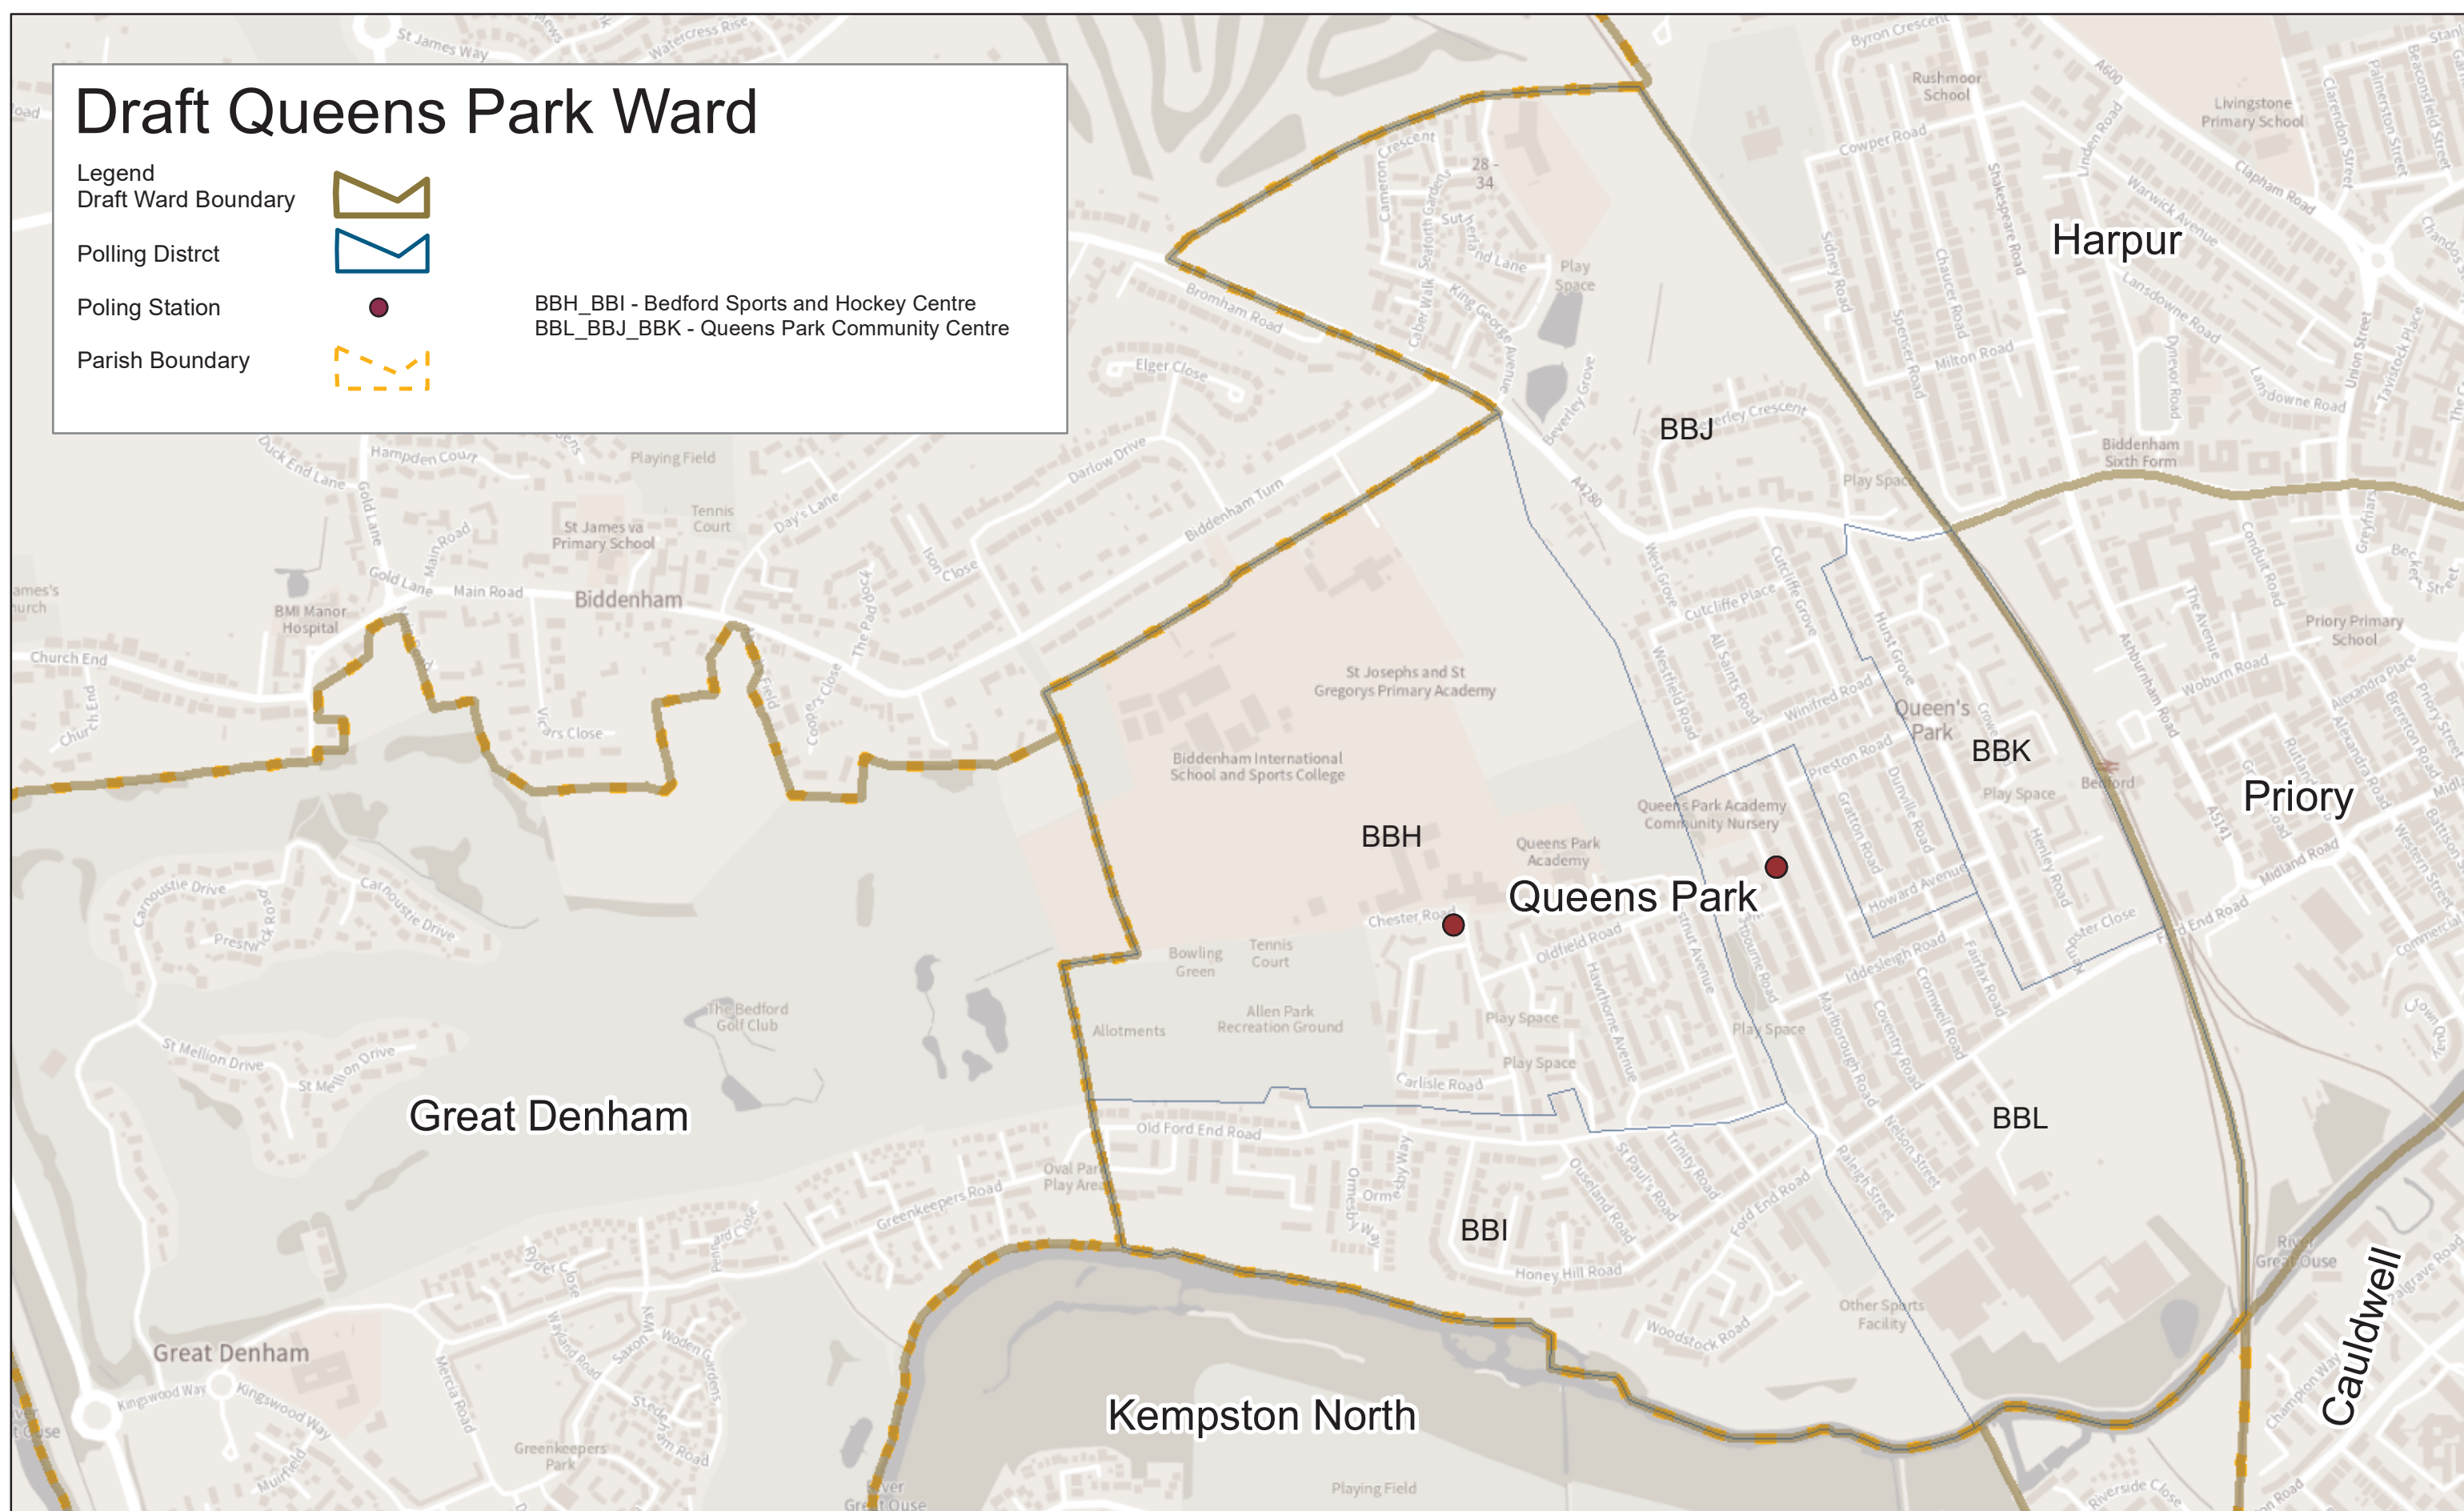

# Draft Queens Park Ward

**Legend**

- Draft Ward Boundary 
- Polling District 
- Poling Station 
- Parish Boundary 

BBH\_BBI - Bedford Sports and Hockey Centre  
 BBL\_BBJ\_BBK - Queens Park Community Centre

Page size = A3L  
 Date: 09/05/2022