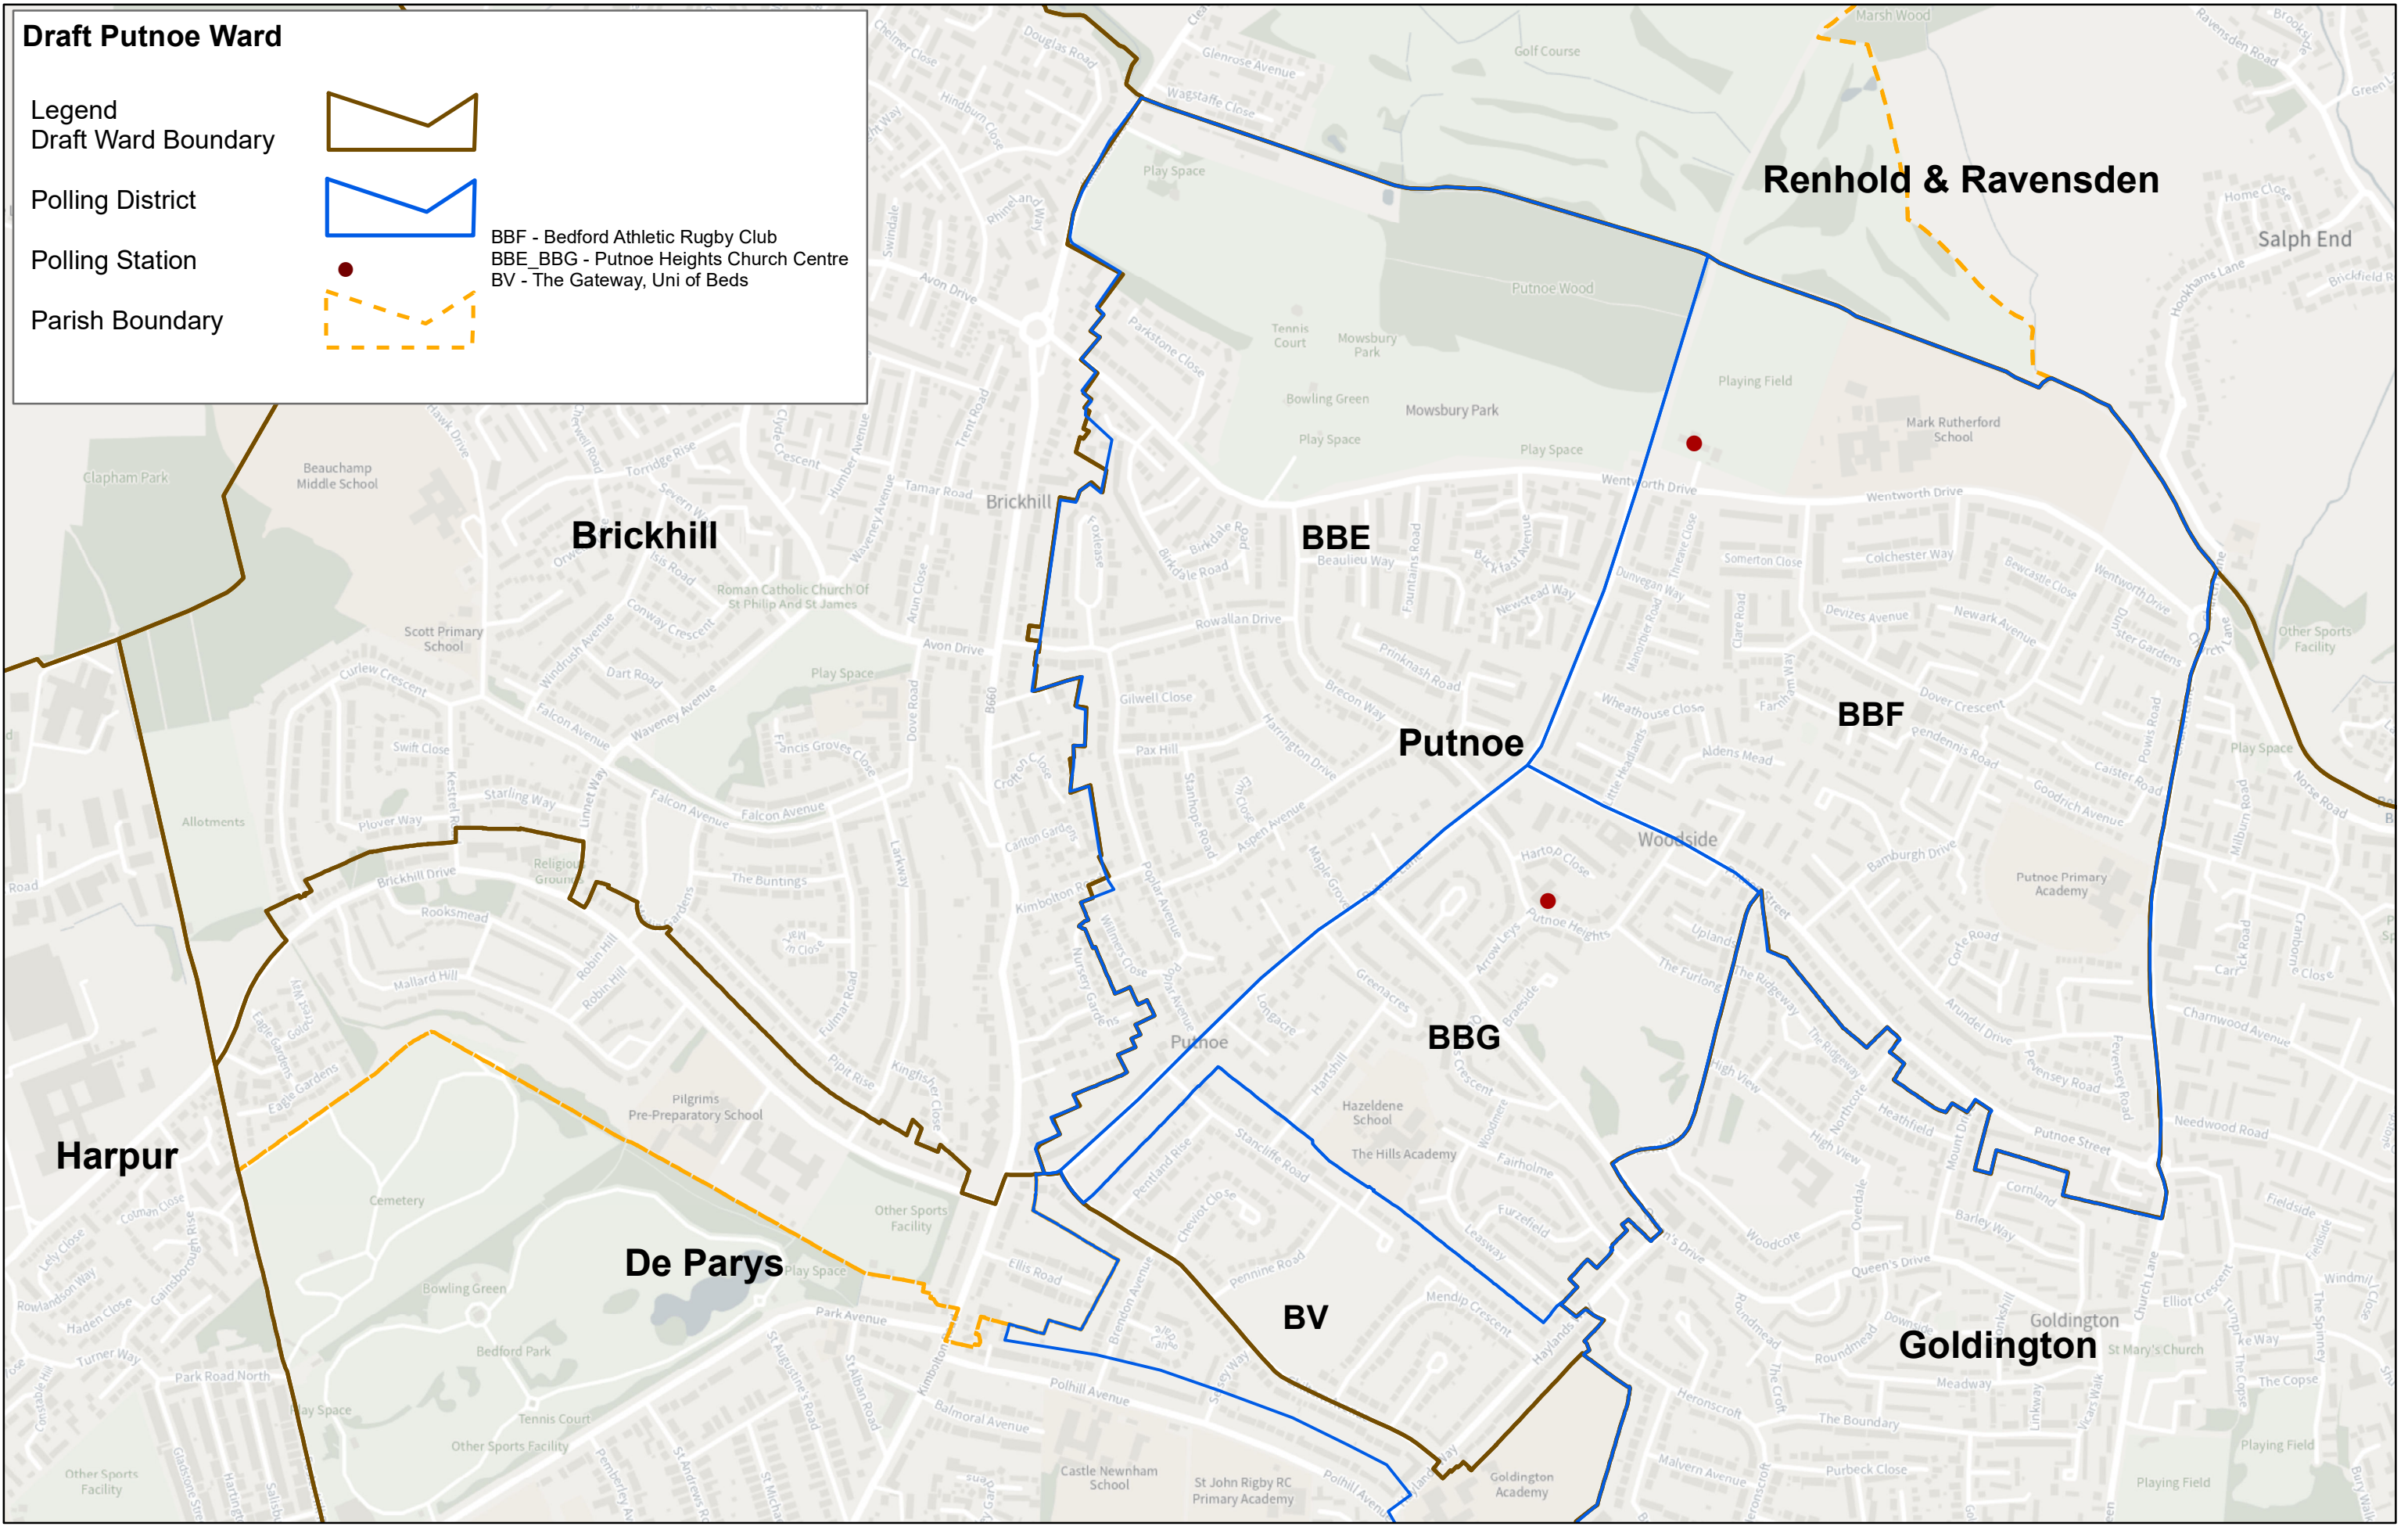

# Draft Putnoe Ward

Legend  
Draft Ward Boundary

Polling District

Polling Station

Parish Boundary

BBF - Bedford Athletic Rugby Club  
BBE\_BBG - Putnoe Heights Church Centre  
BV - The Gateway, Uni of Beds