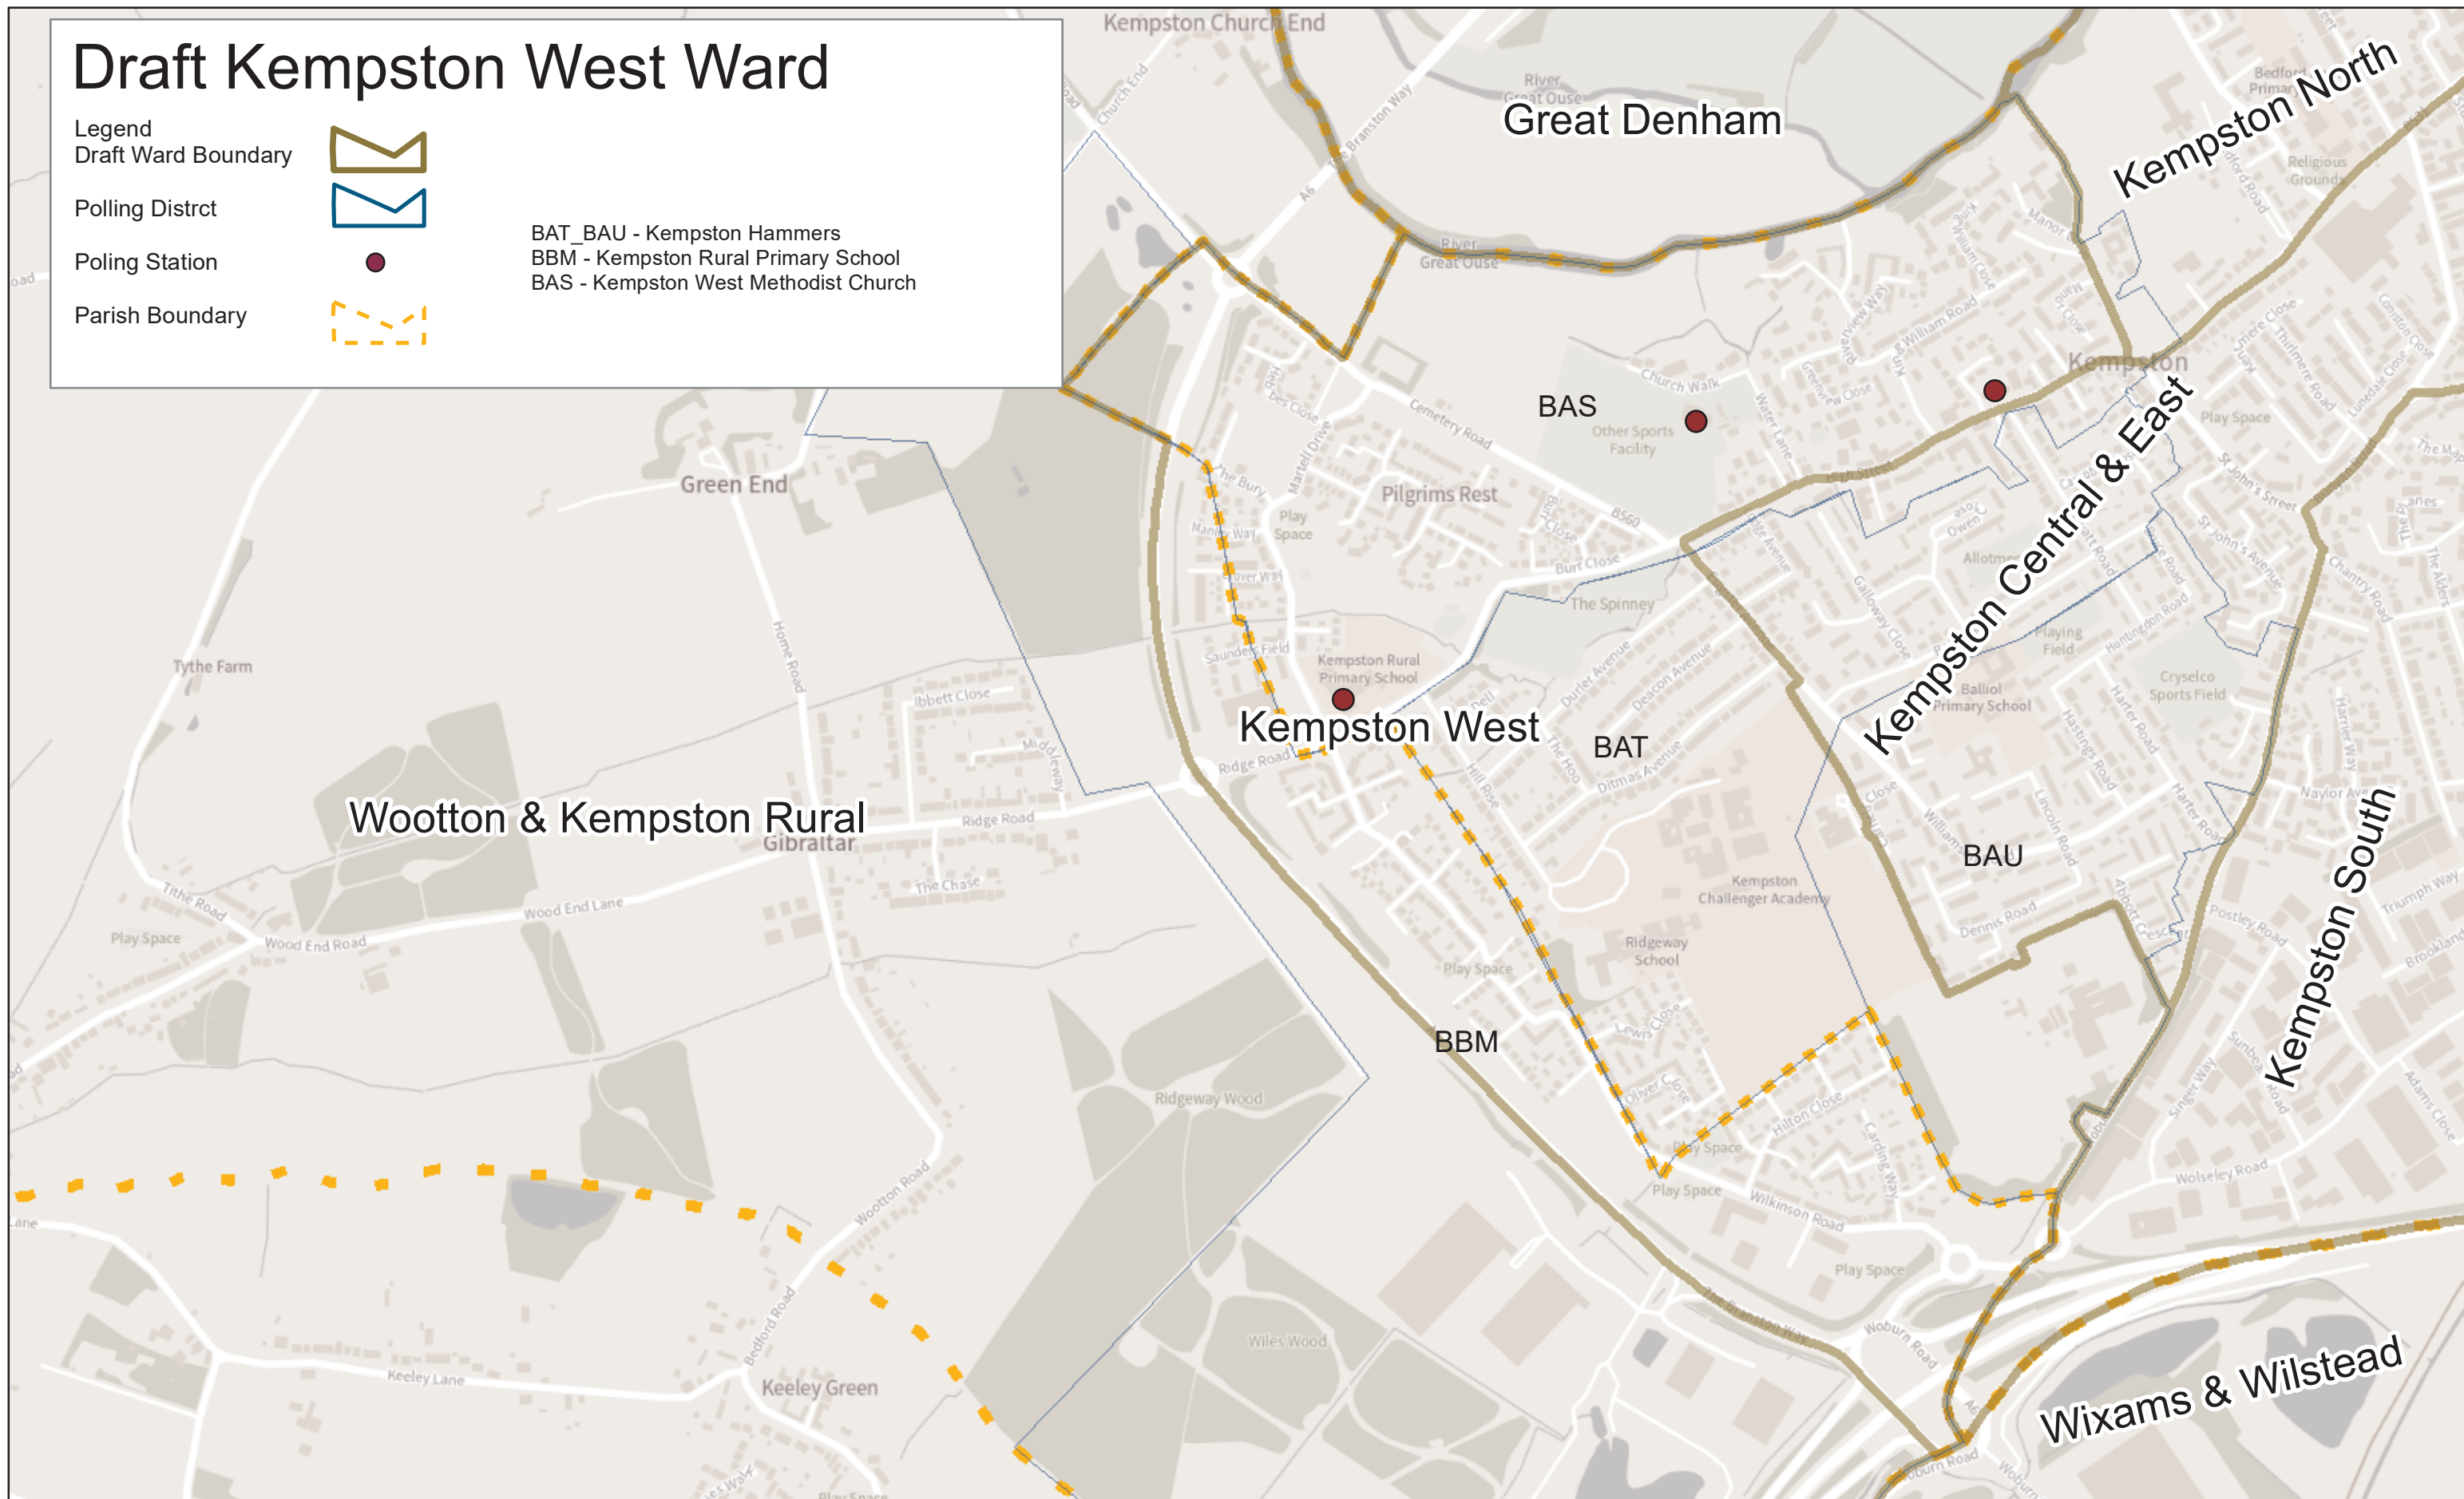

Draft Kempston West Ward

- Legend
- Draft Ward Boundary
 - Polling District
 - Poling Station
 - Parish Boundary

BAT_BAU - Kempston Hammers
BBM - Kempston Rural Primary School
BAS - Kempston West Methodist Church