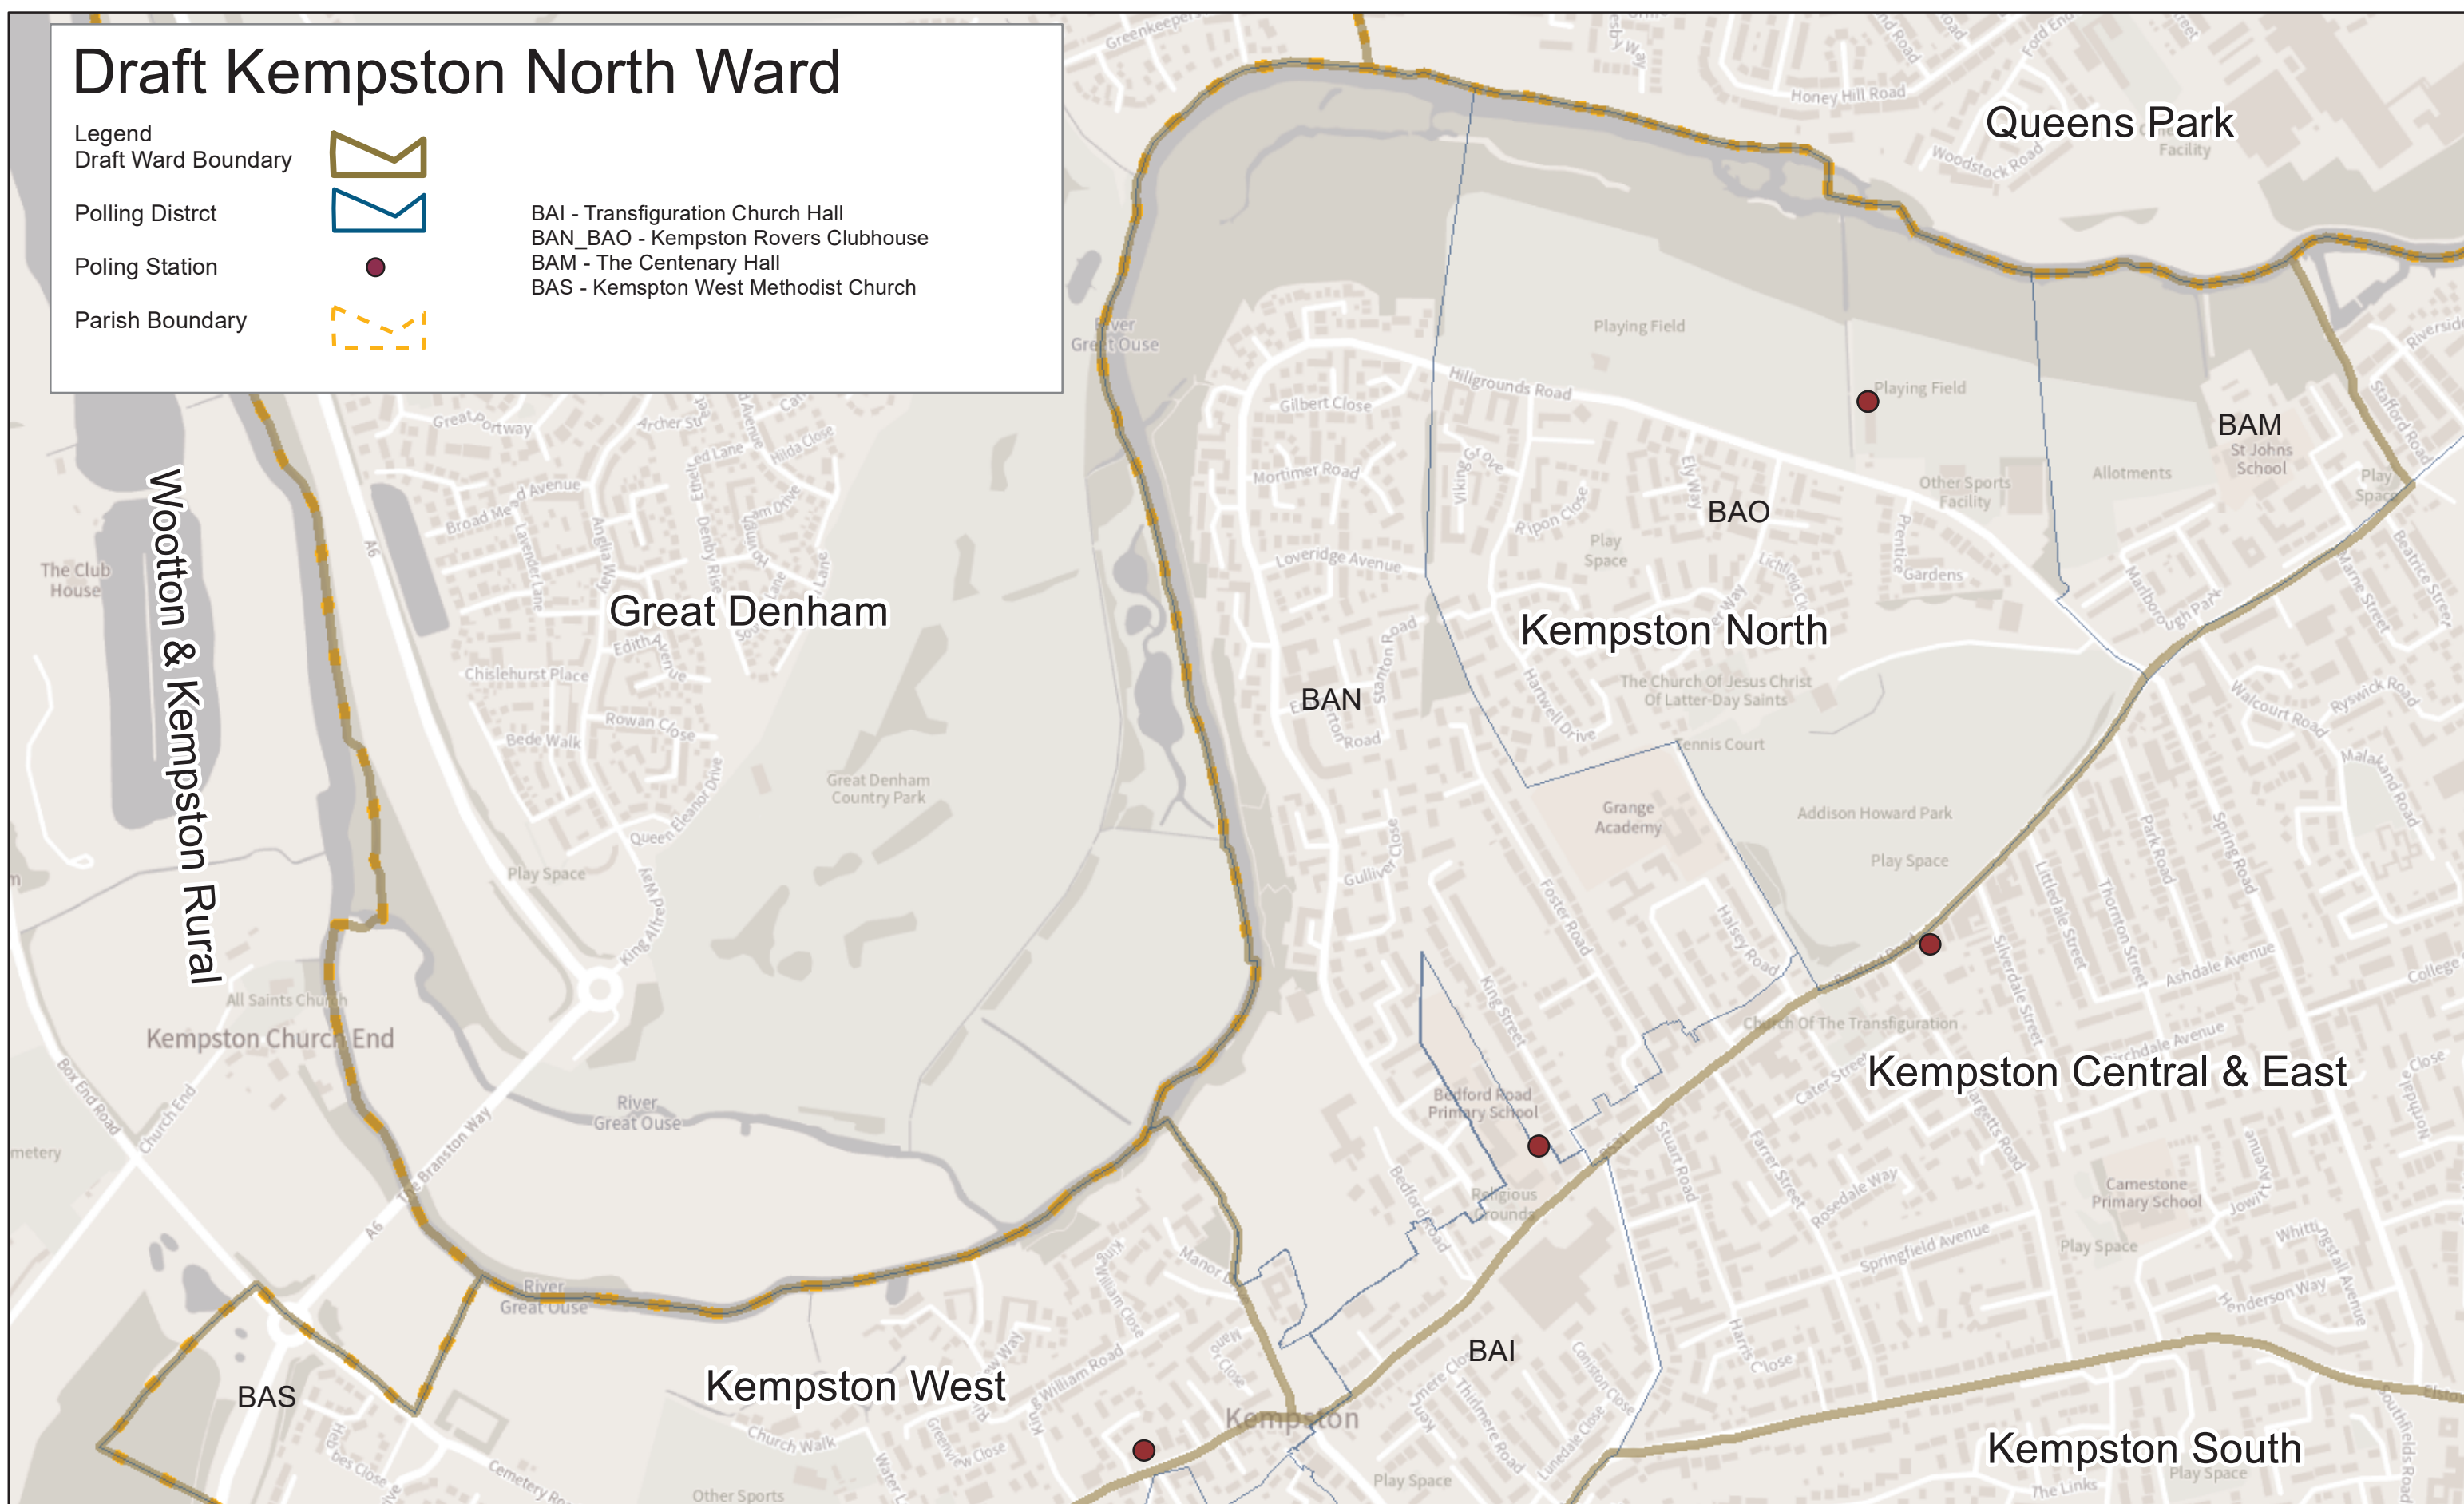

Draft Kempston North Ward

Legend
Draft Ward Boundary

Polling District

Poling Station

Parish Boundary

BAI - Transfiguration Church Hall
 BAN_BAO - Kempston Rovers Clubhouse
 BAM - The Centenary Hall
 BAS - Kempston West Methodist Church