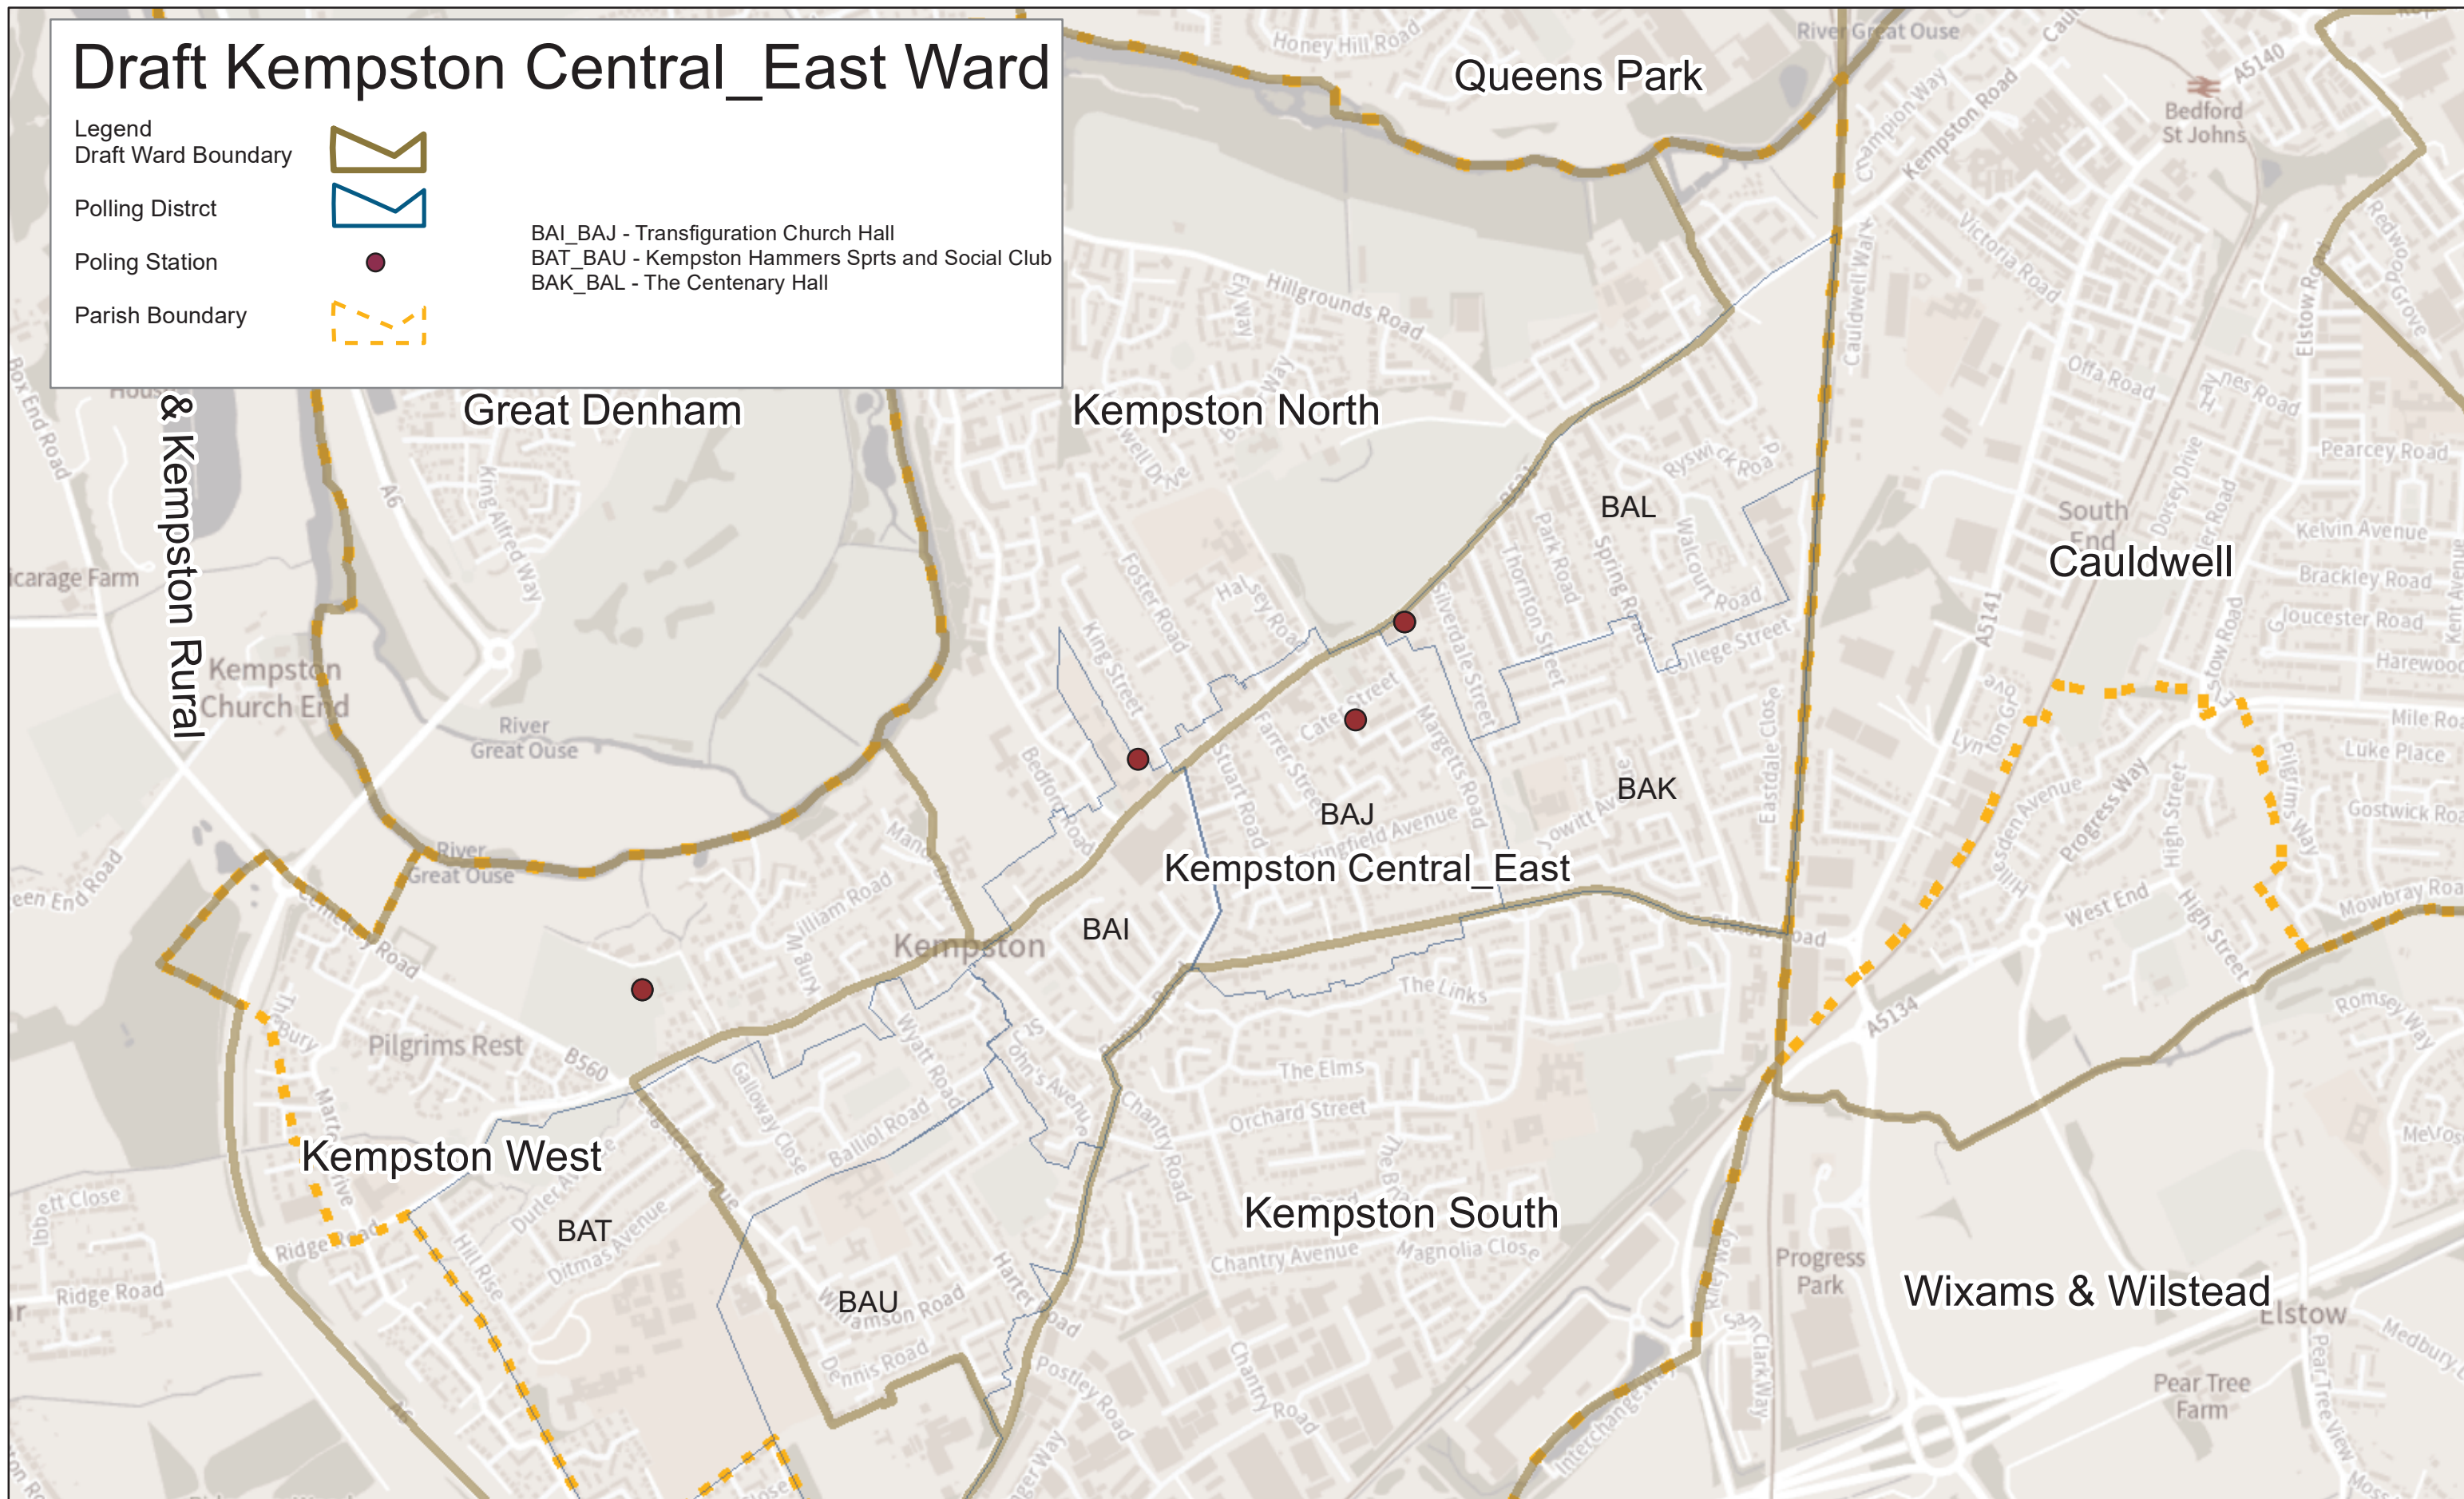

Draft Kempston Central_East Ward

- Legend
- Draft Ward Boundary
 - Polling District
 - Poling Station
 - Parish Boundary

BAI_BAJ - Transfiguration Church Hall
 BAT_BAU - Kempston Hammers Spts and Social Club
 BAK_BAL - The Centenary Hall