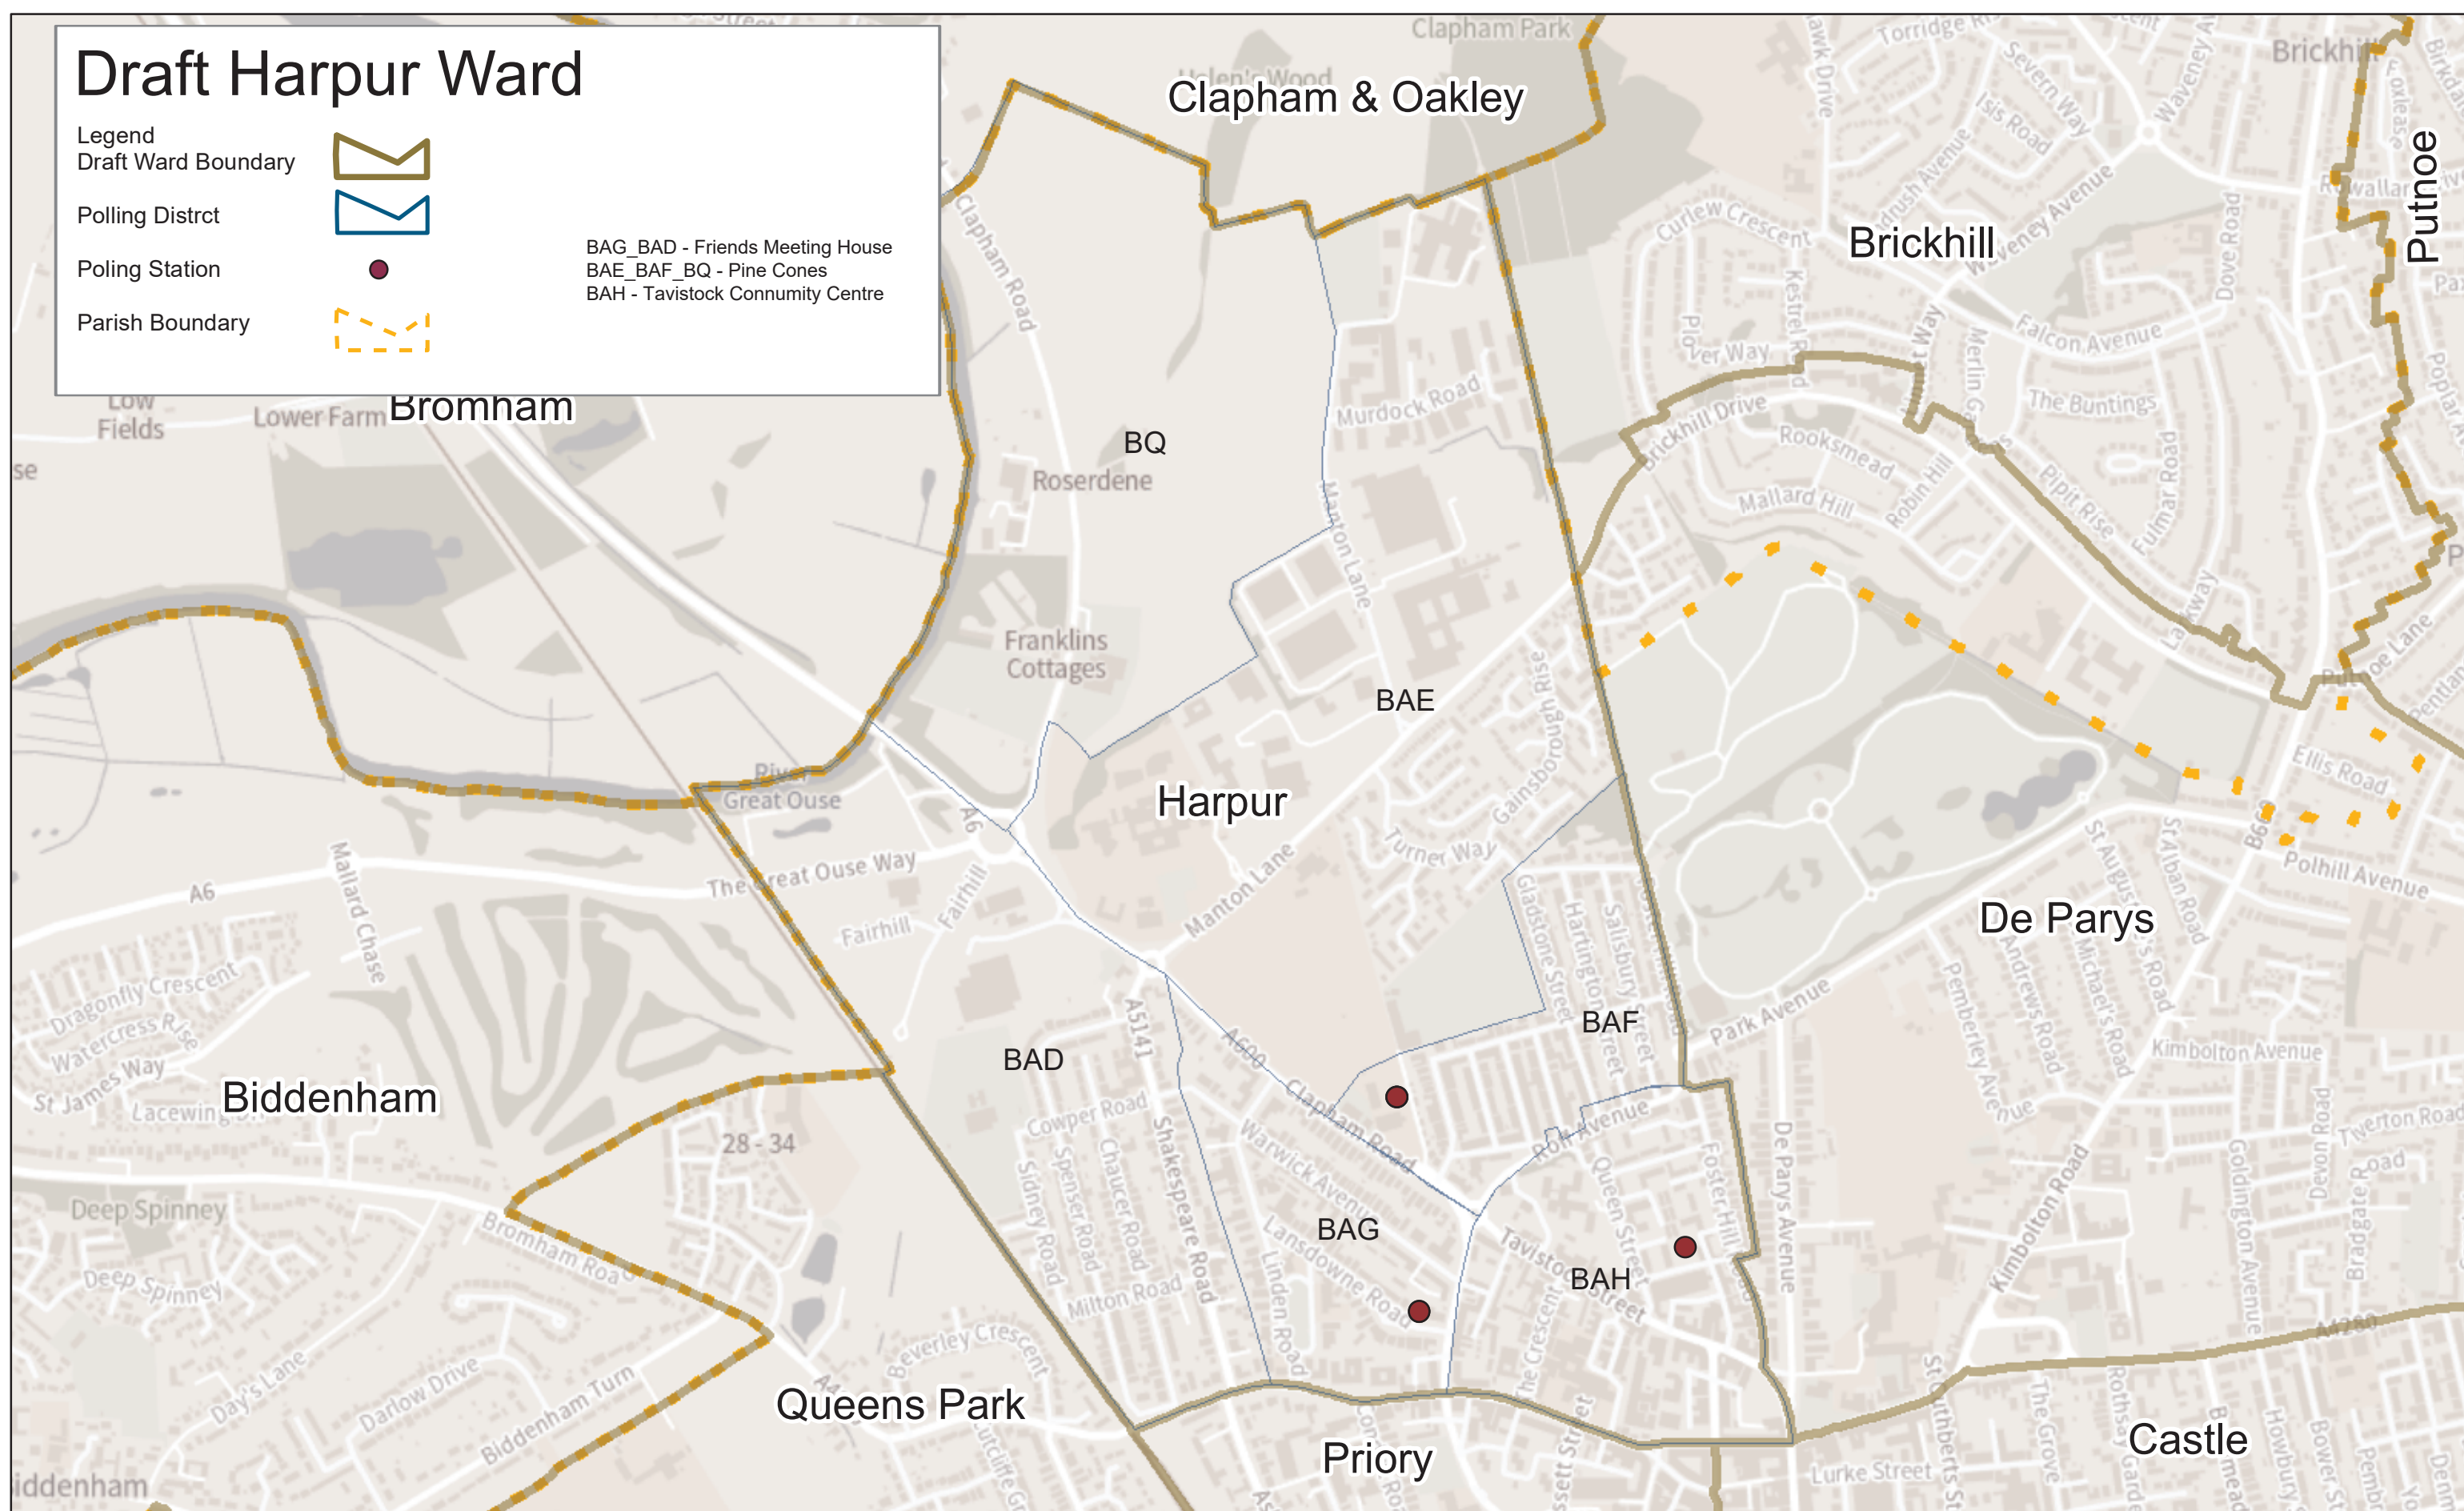

Draft Harpur Ward

- Legend
- Draft Ward Boundary
 - Polling District
 - Poling Station
 - Parish Boundary

BAG_BAD - Friends Meeting House
BAE_BAF_BQ - Pine Cones
BAH - Tavistock Community Centre

Page size = A3L
Date: 29/04/2022