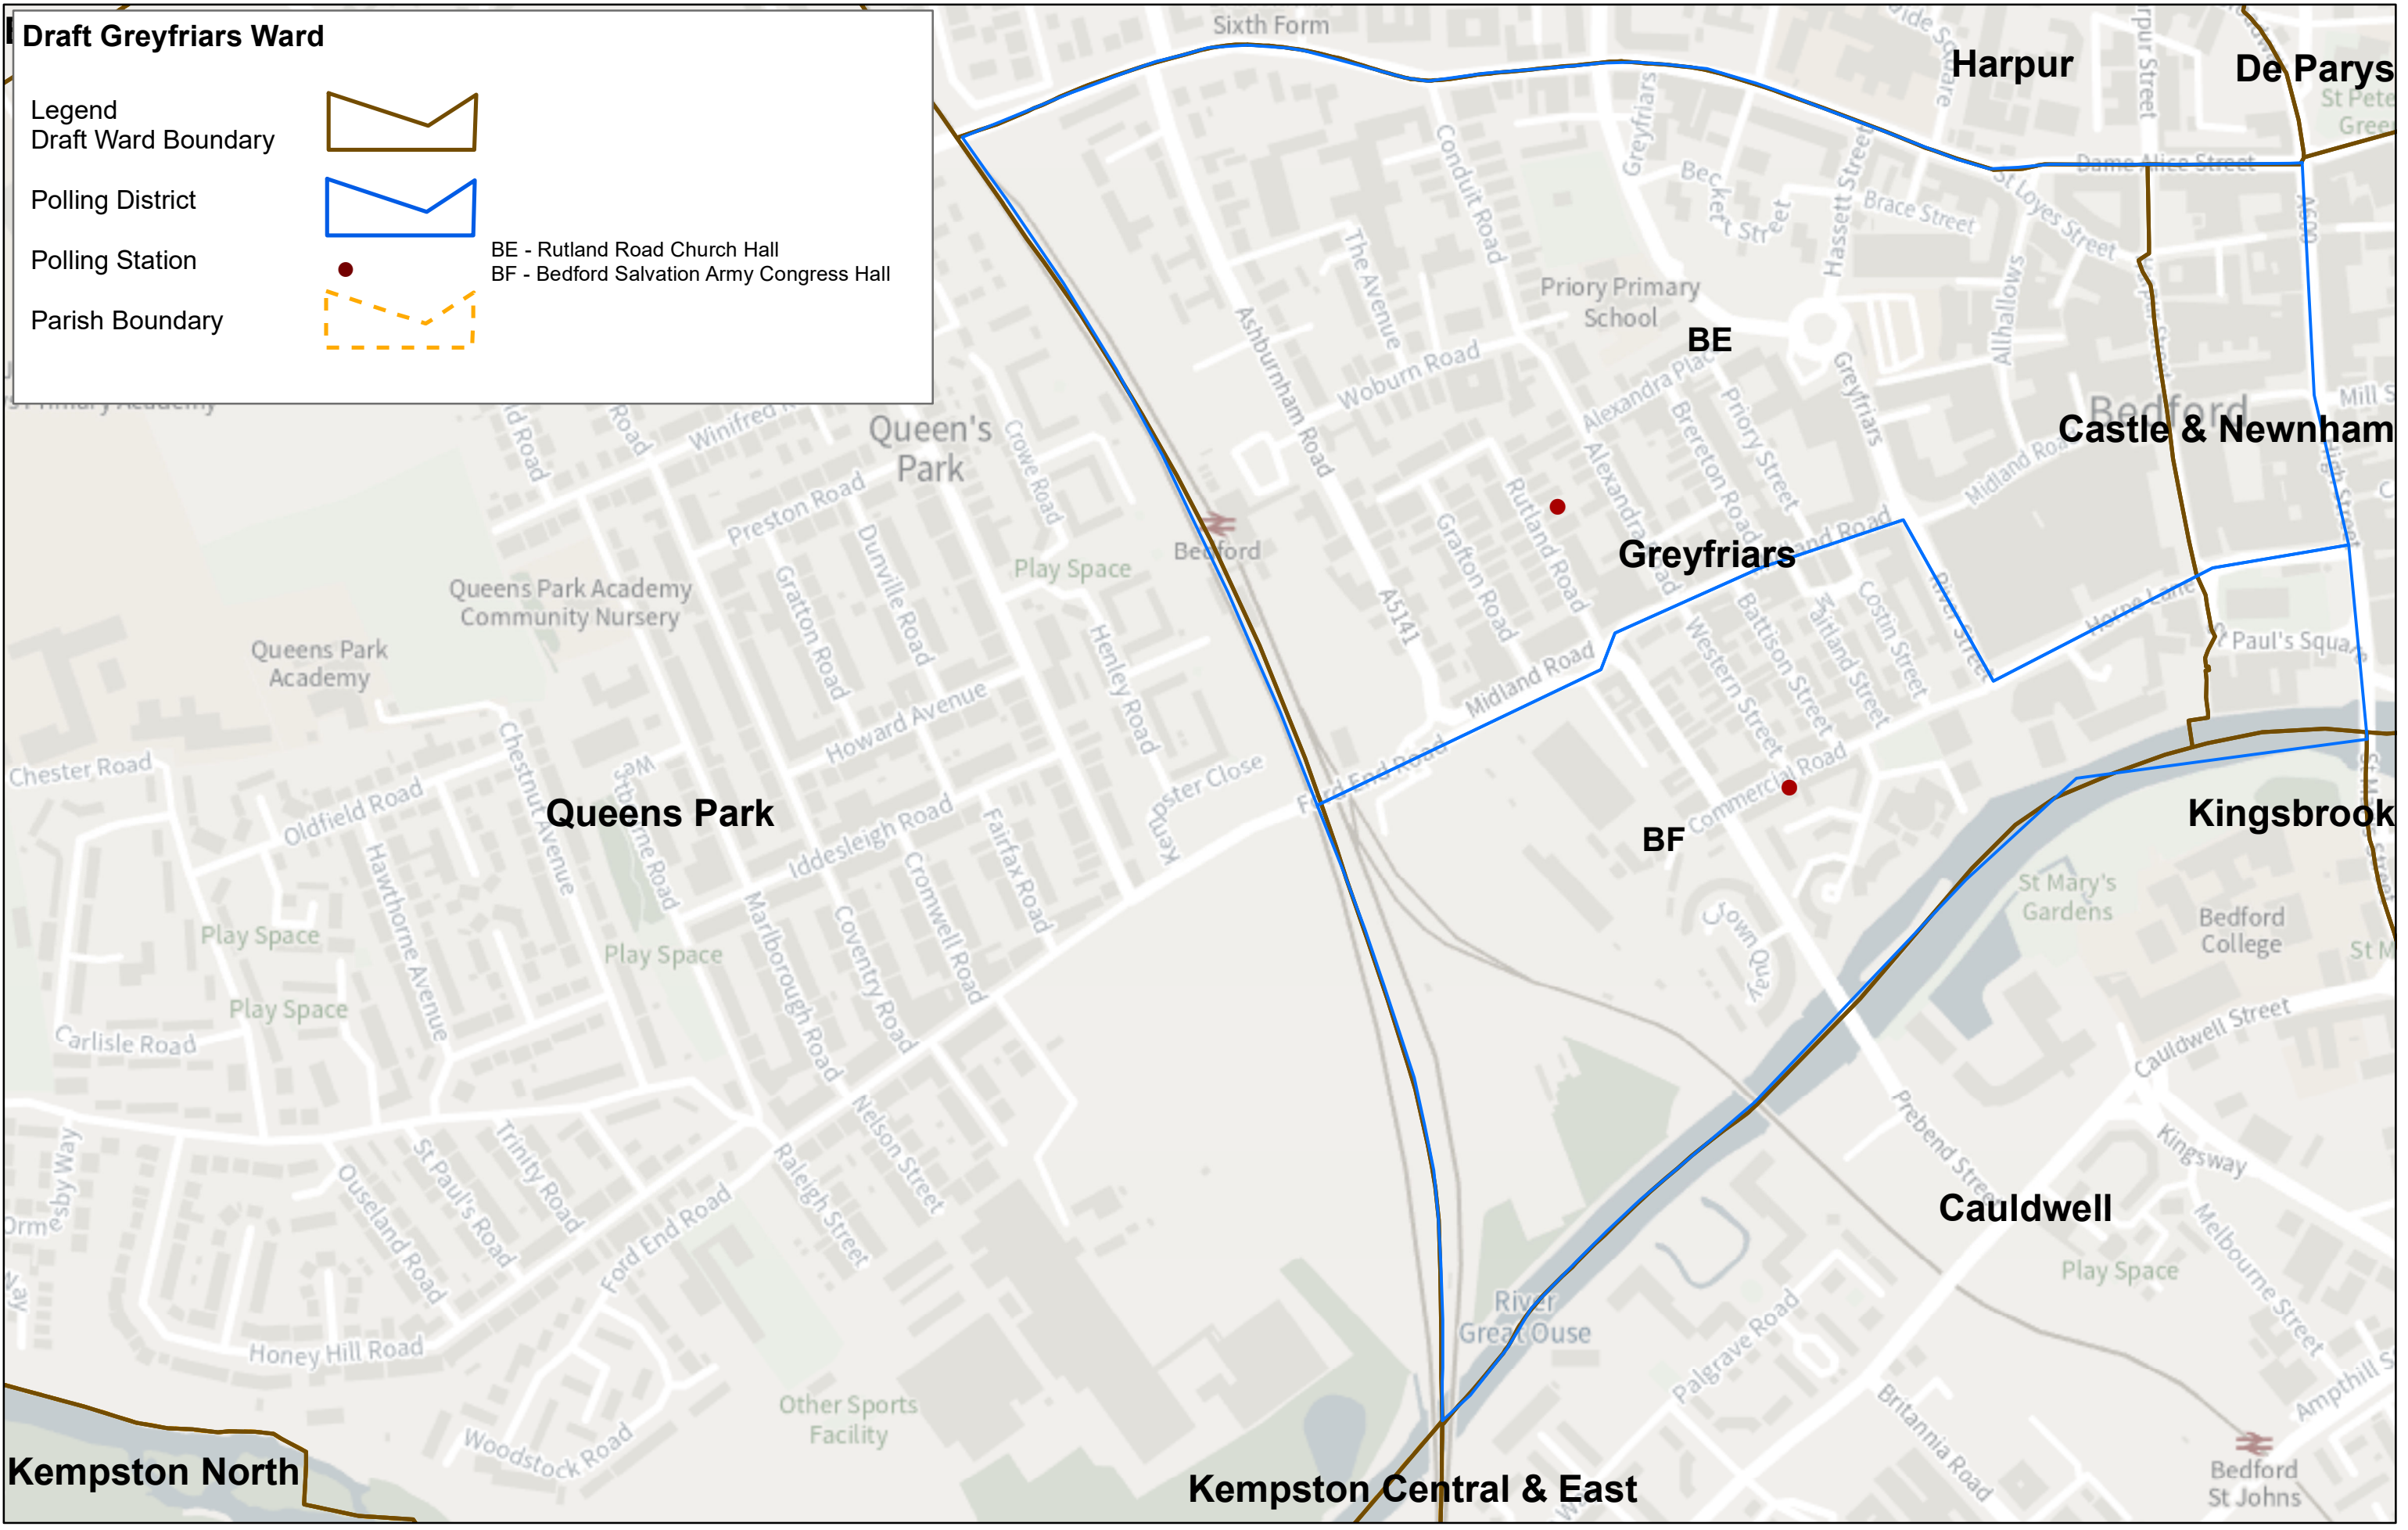

Draft Greyfriars Ward

Legend
Draft Ward Boundary

Polling District

Polling Station

BE - Rutland Road Church Hall
BF - Bedford Salvation Army Congress Hall

Parish Boundary

Page size: A3L

Date: 16/05/2022