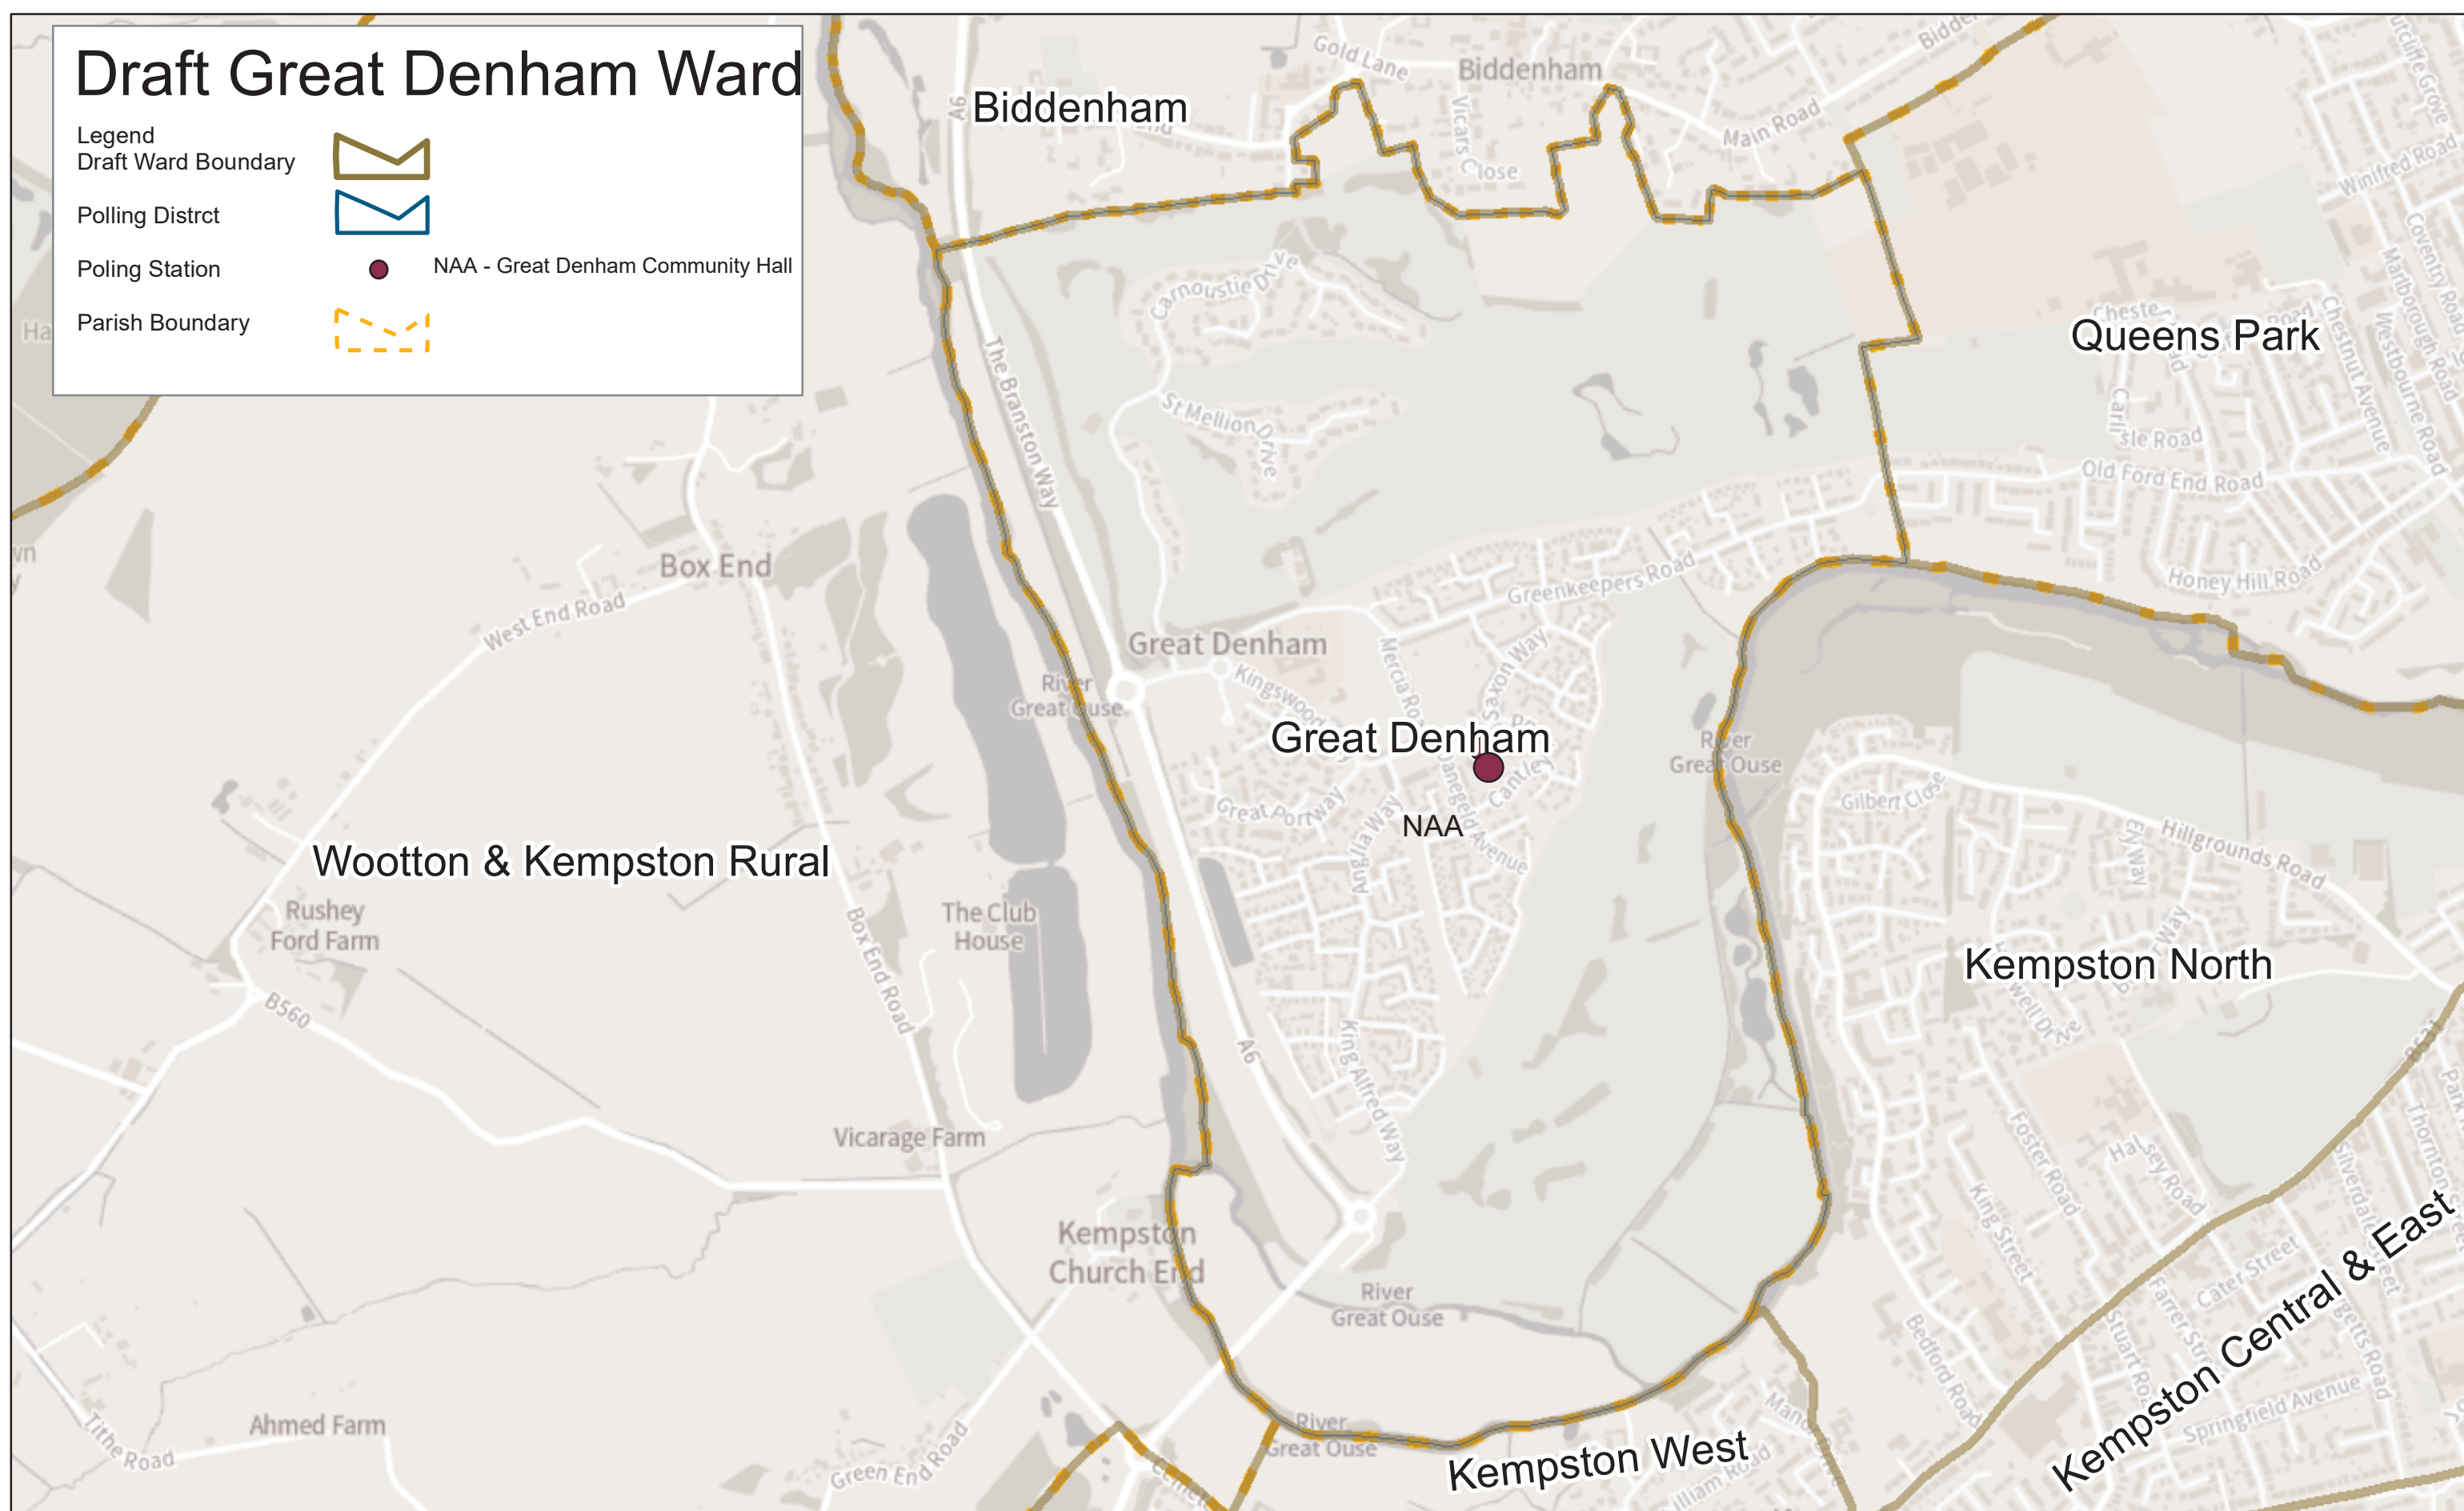

# Draft Great Denham Ward

Legend

- Draft Ward Boundary 
- Polling District 
- Poling Station  NAA - Great Denham Community Hall
- Parish Boundary 

Page size = A3L  
Date: 29/04/2022