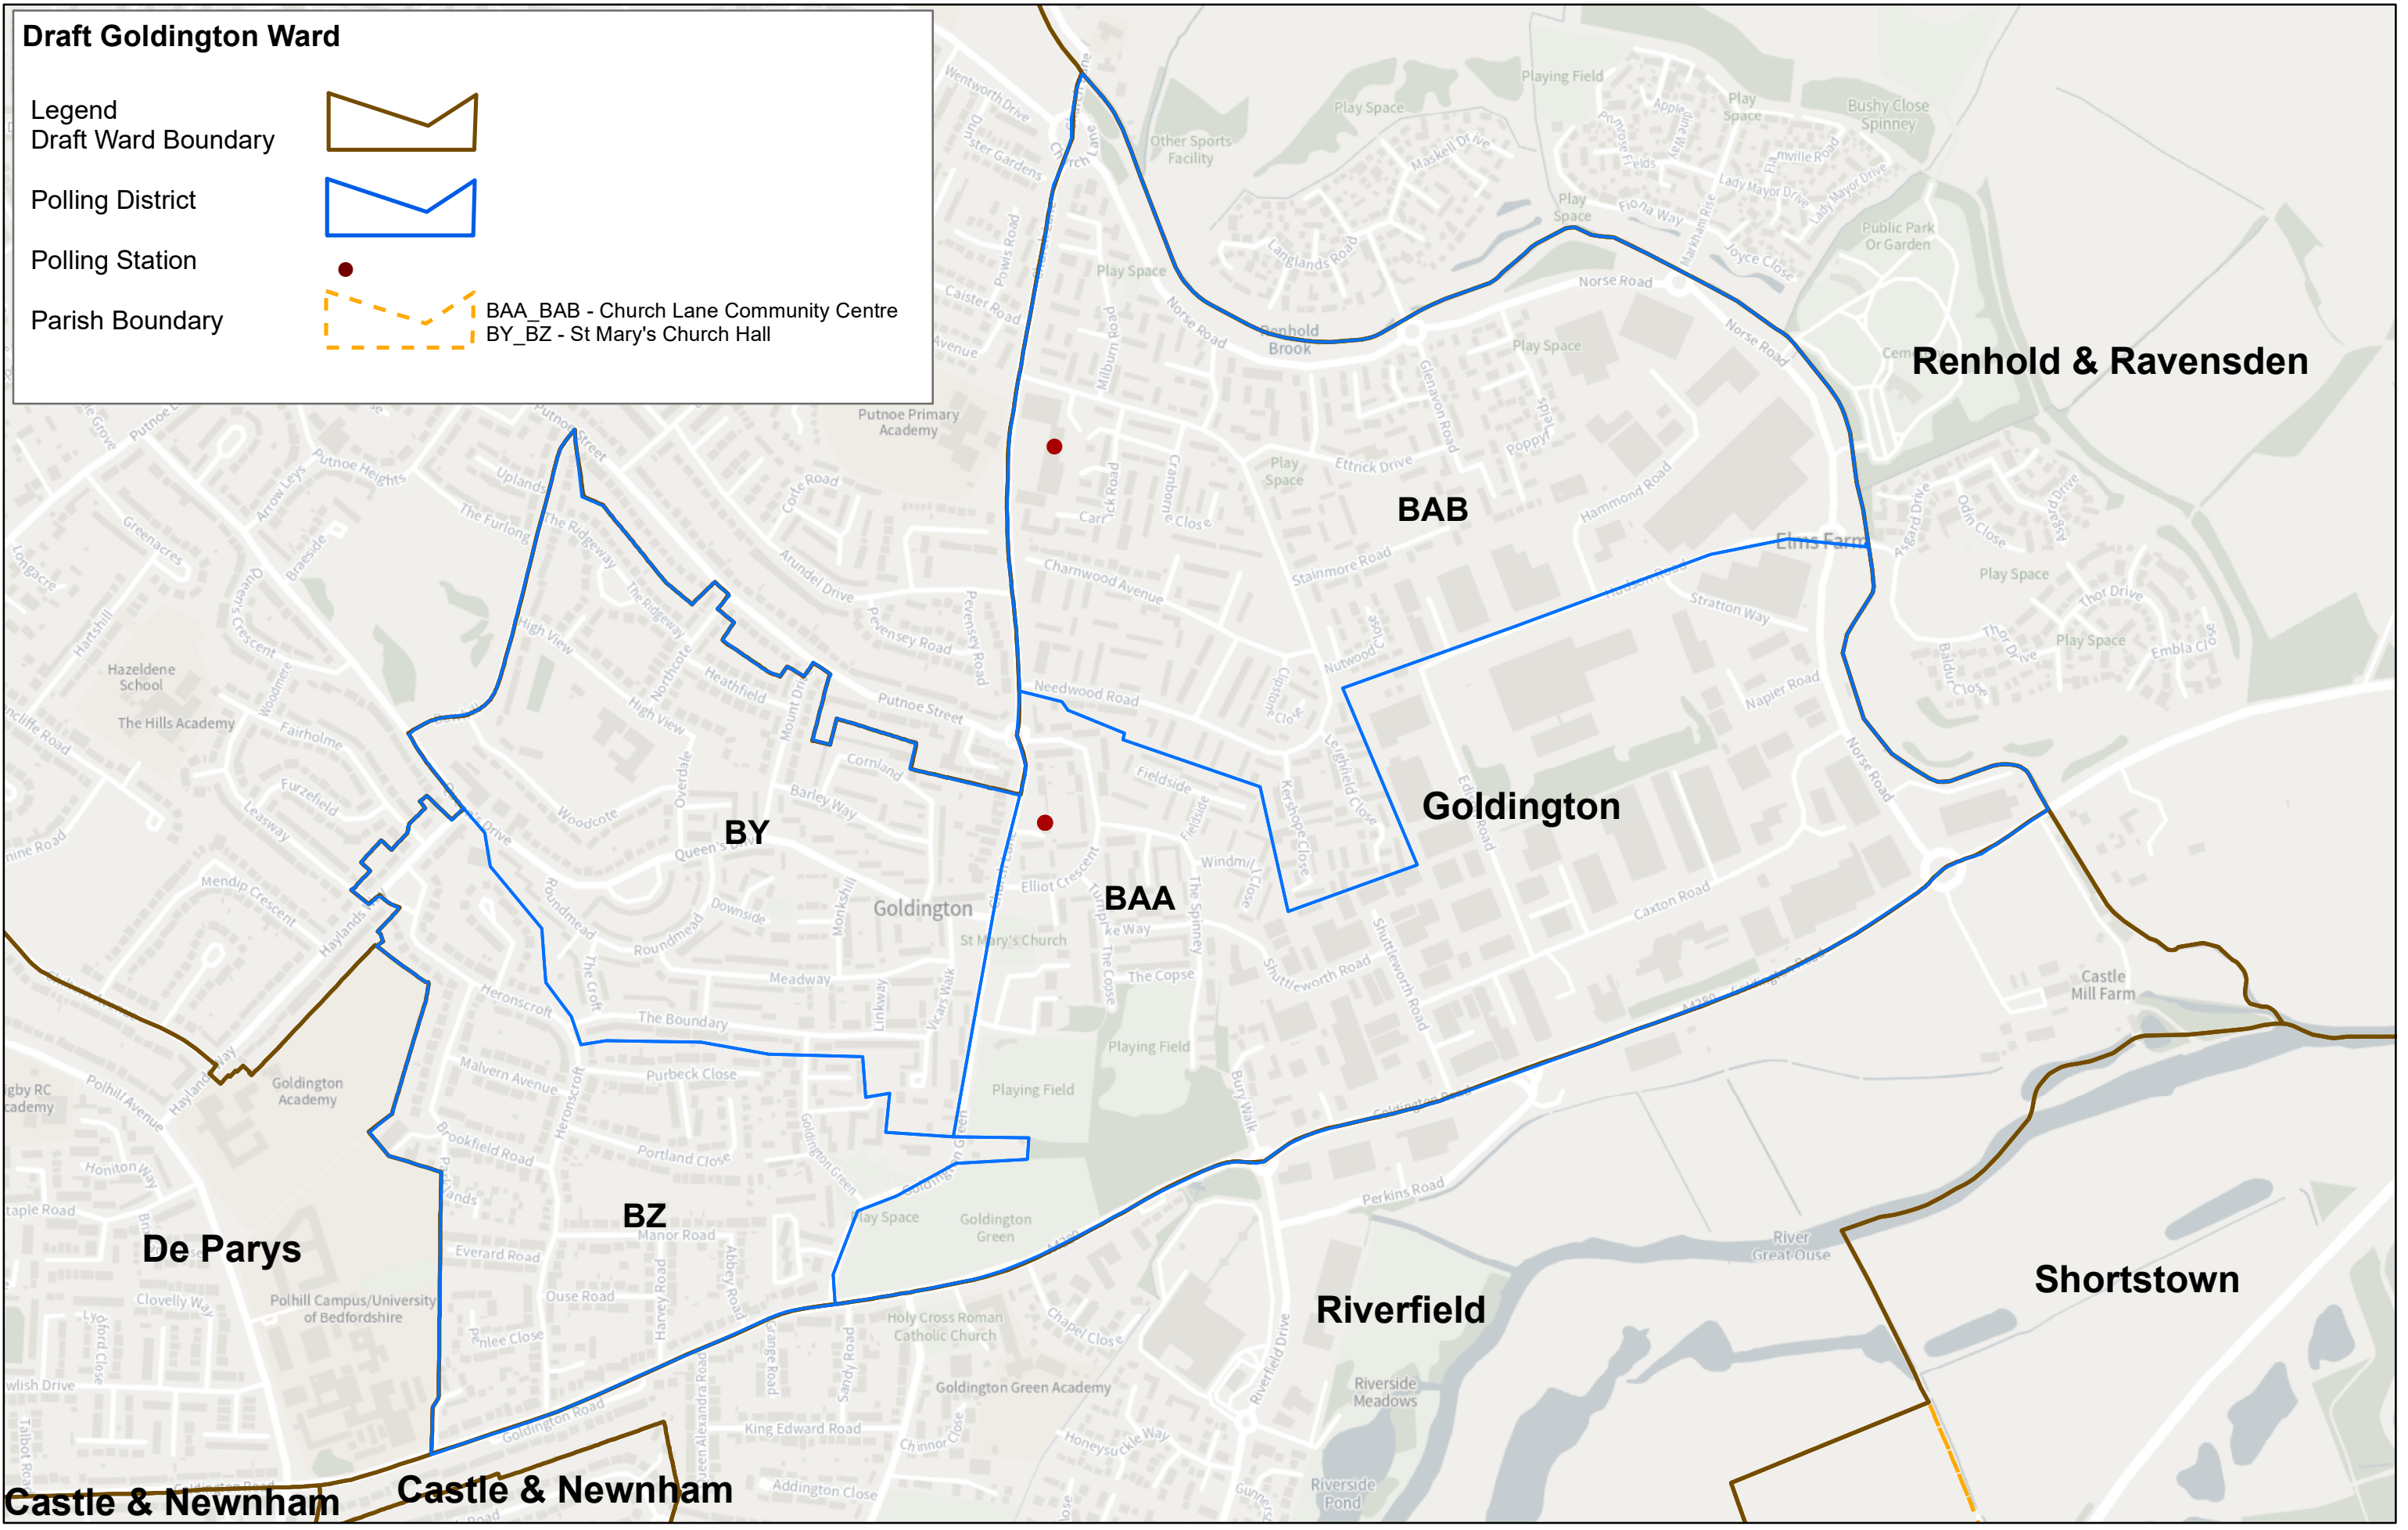

Draft Goldington Ward

Legend

Draft Ward Boundary

Polling District

Polling Station

Parish Boundary

BAA_BAB - Church Lane Community Centre
 BY_BZ - St Mary's Church Hall

Page size: A3L