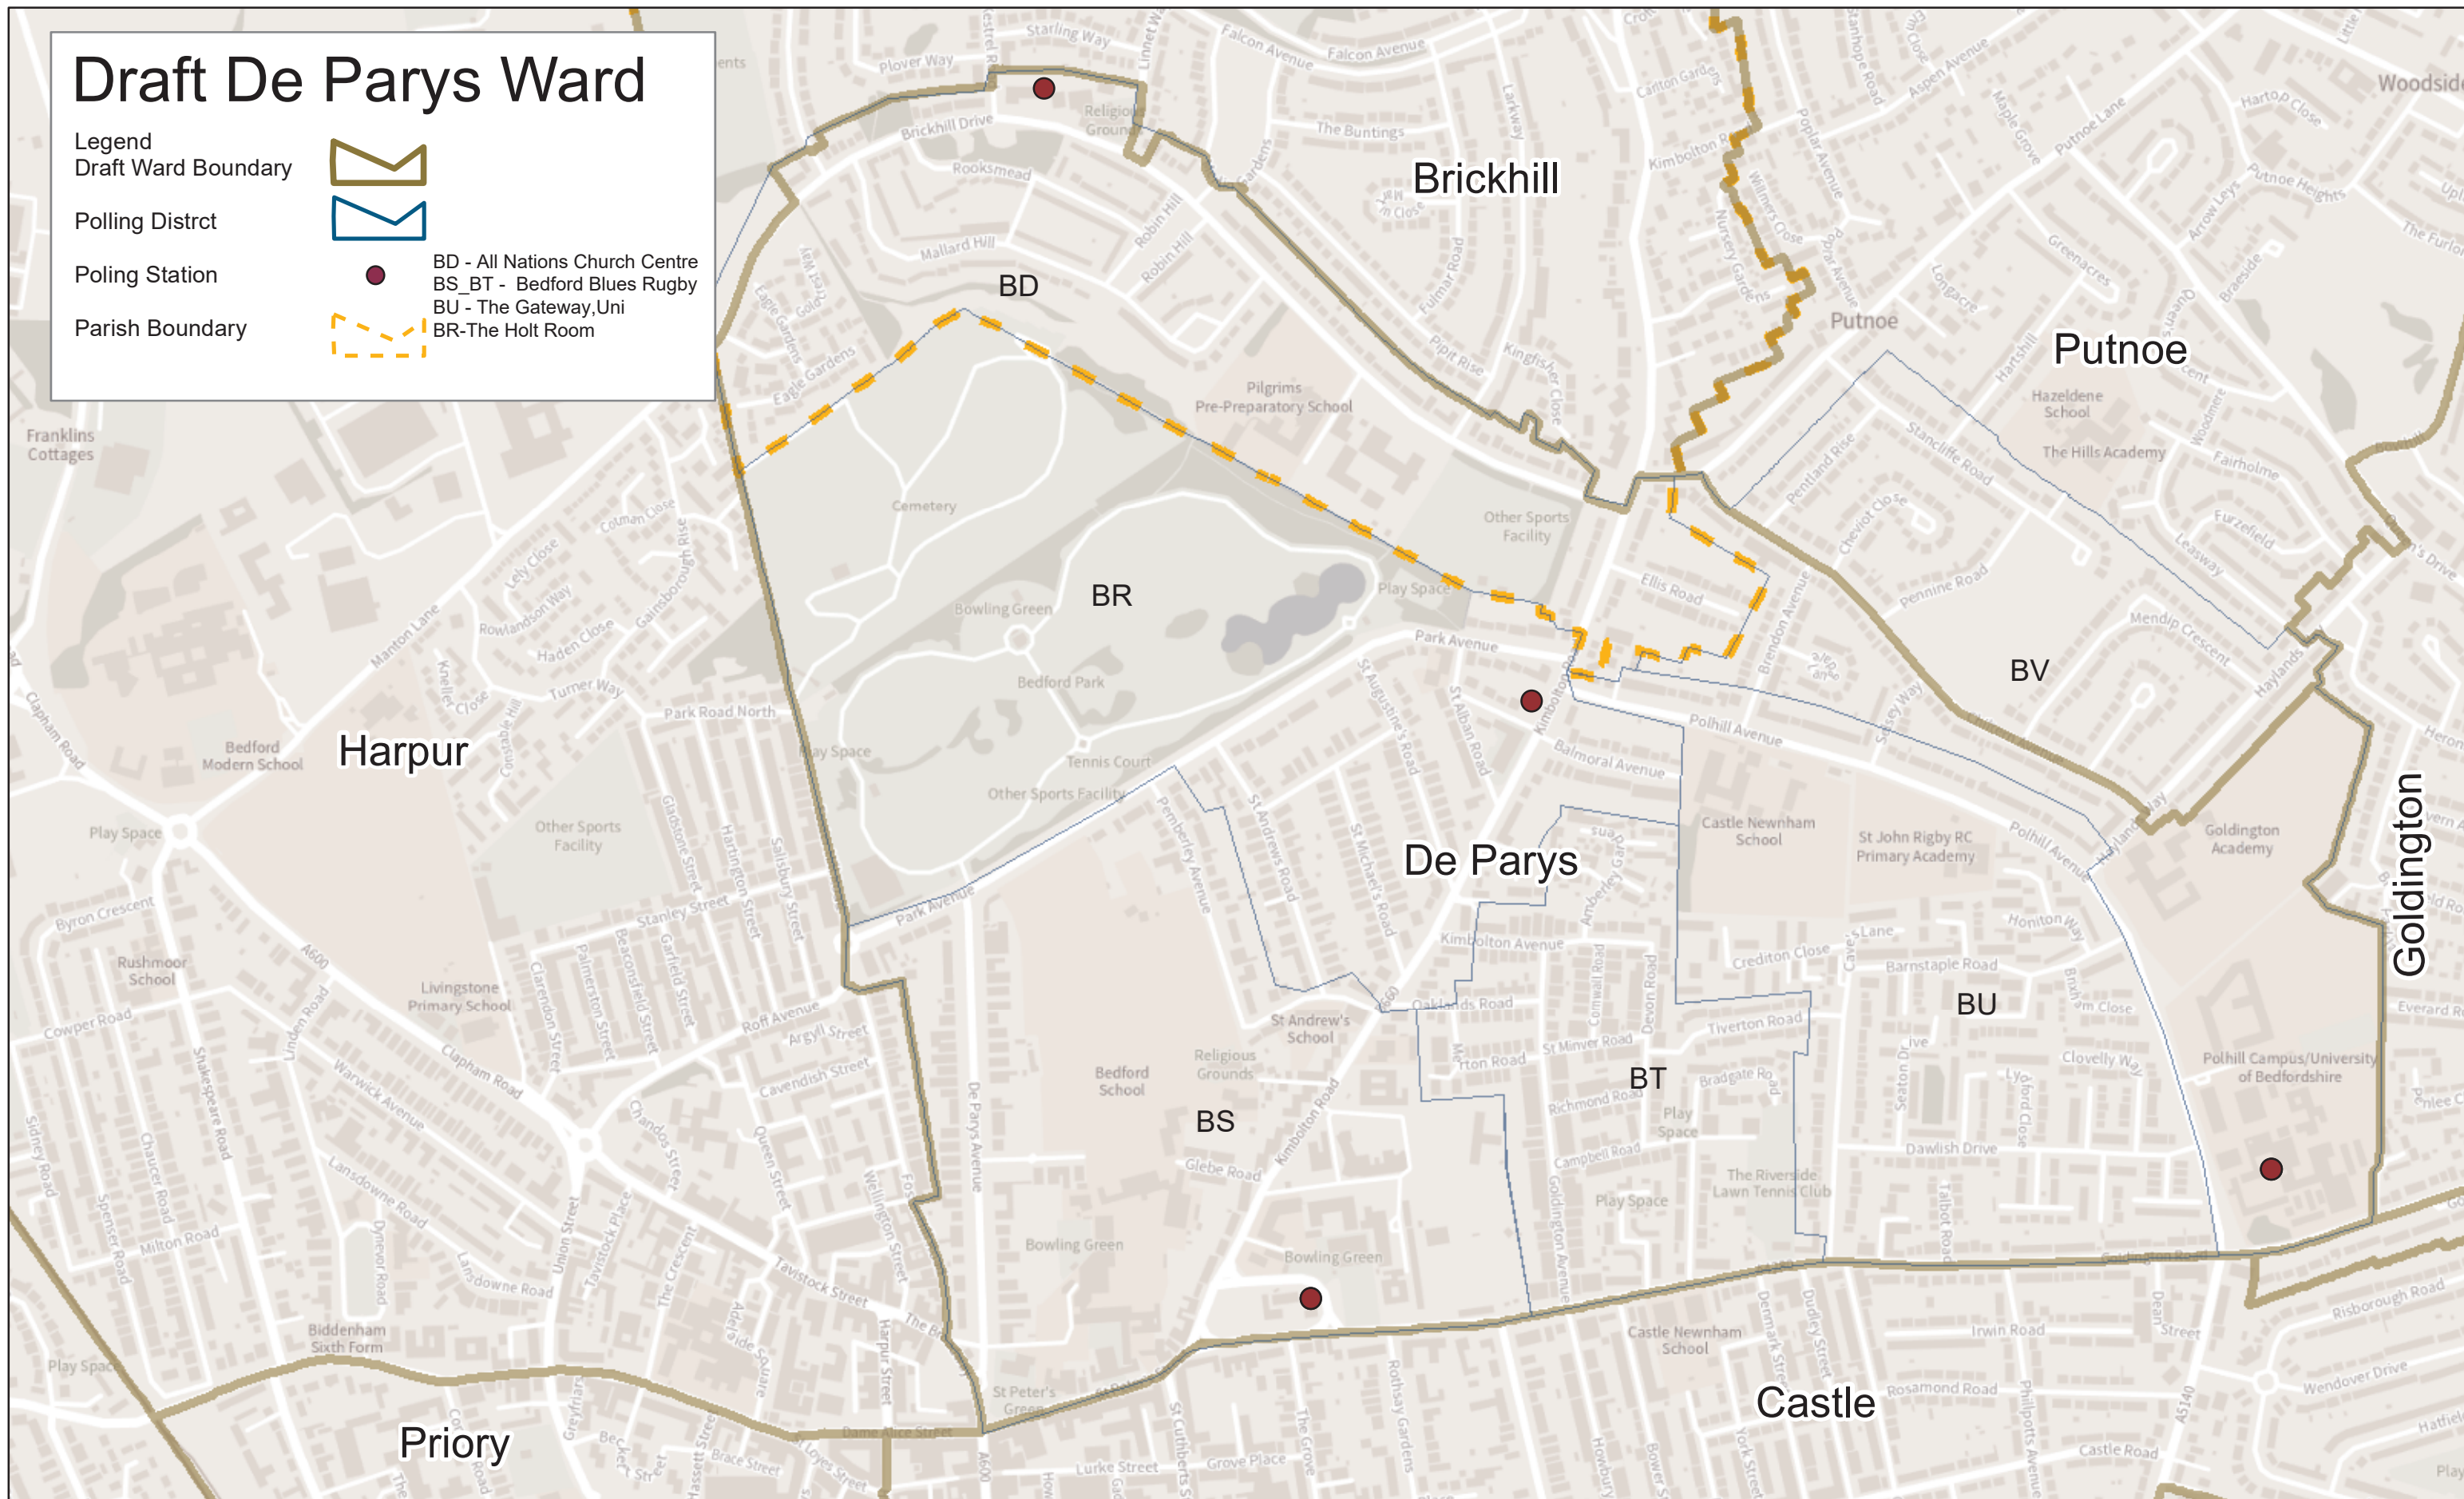

# Draft De Parys Ward

Legend  
Draft Ward Boundary

Polling District

Poling Station

BD - All Nations Church Centre  
BS\_BT - Bedford Blues Rugby  
BU - The Gateway, Uni  
BR-The Holt Room

Parish Boundary

Page size = A3L  
Date: 29/04/2022