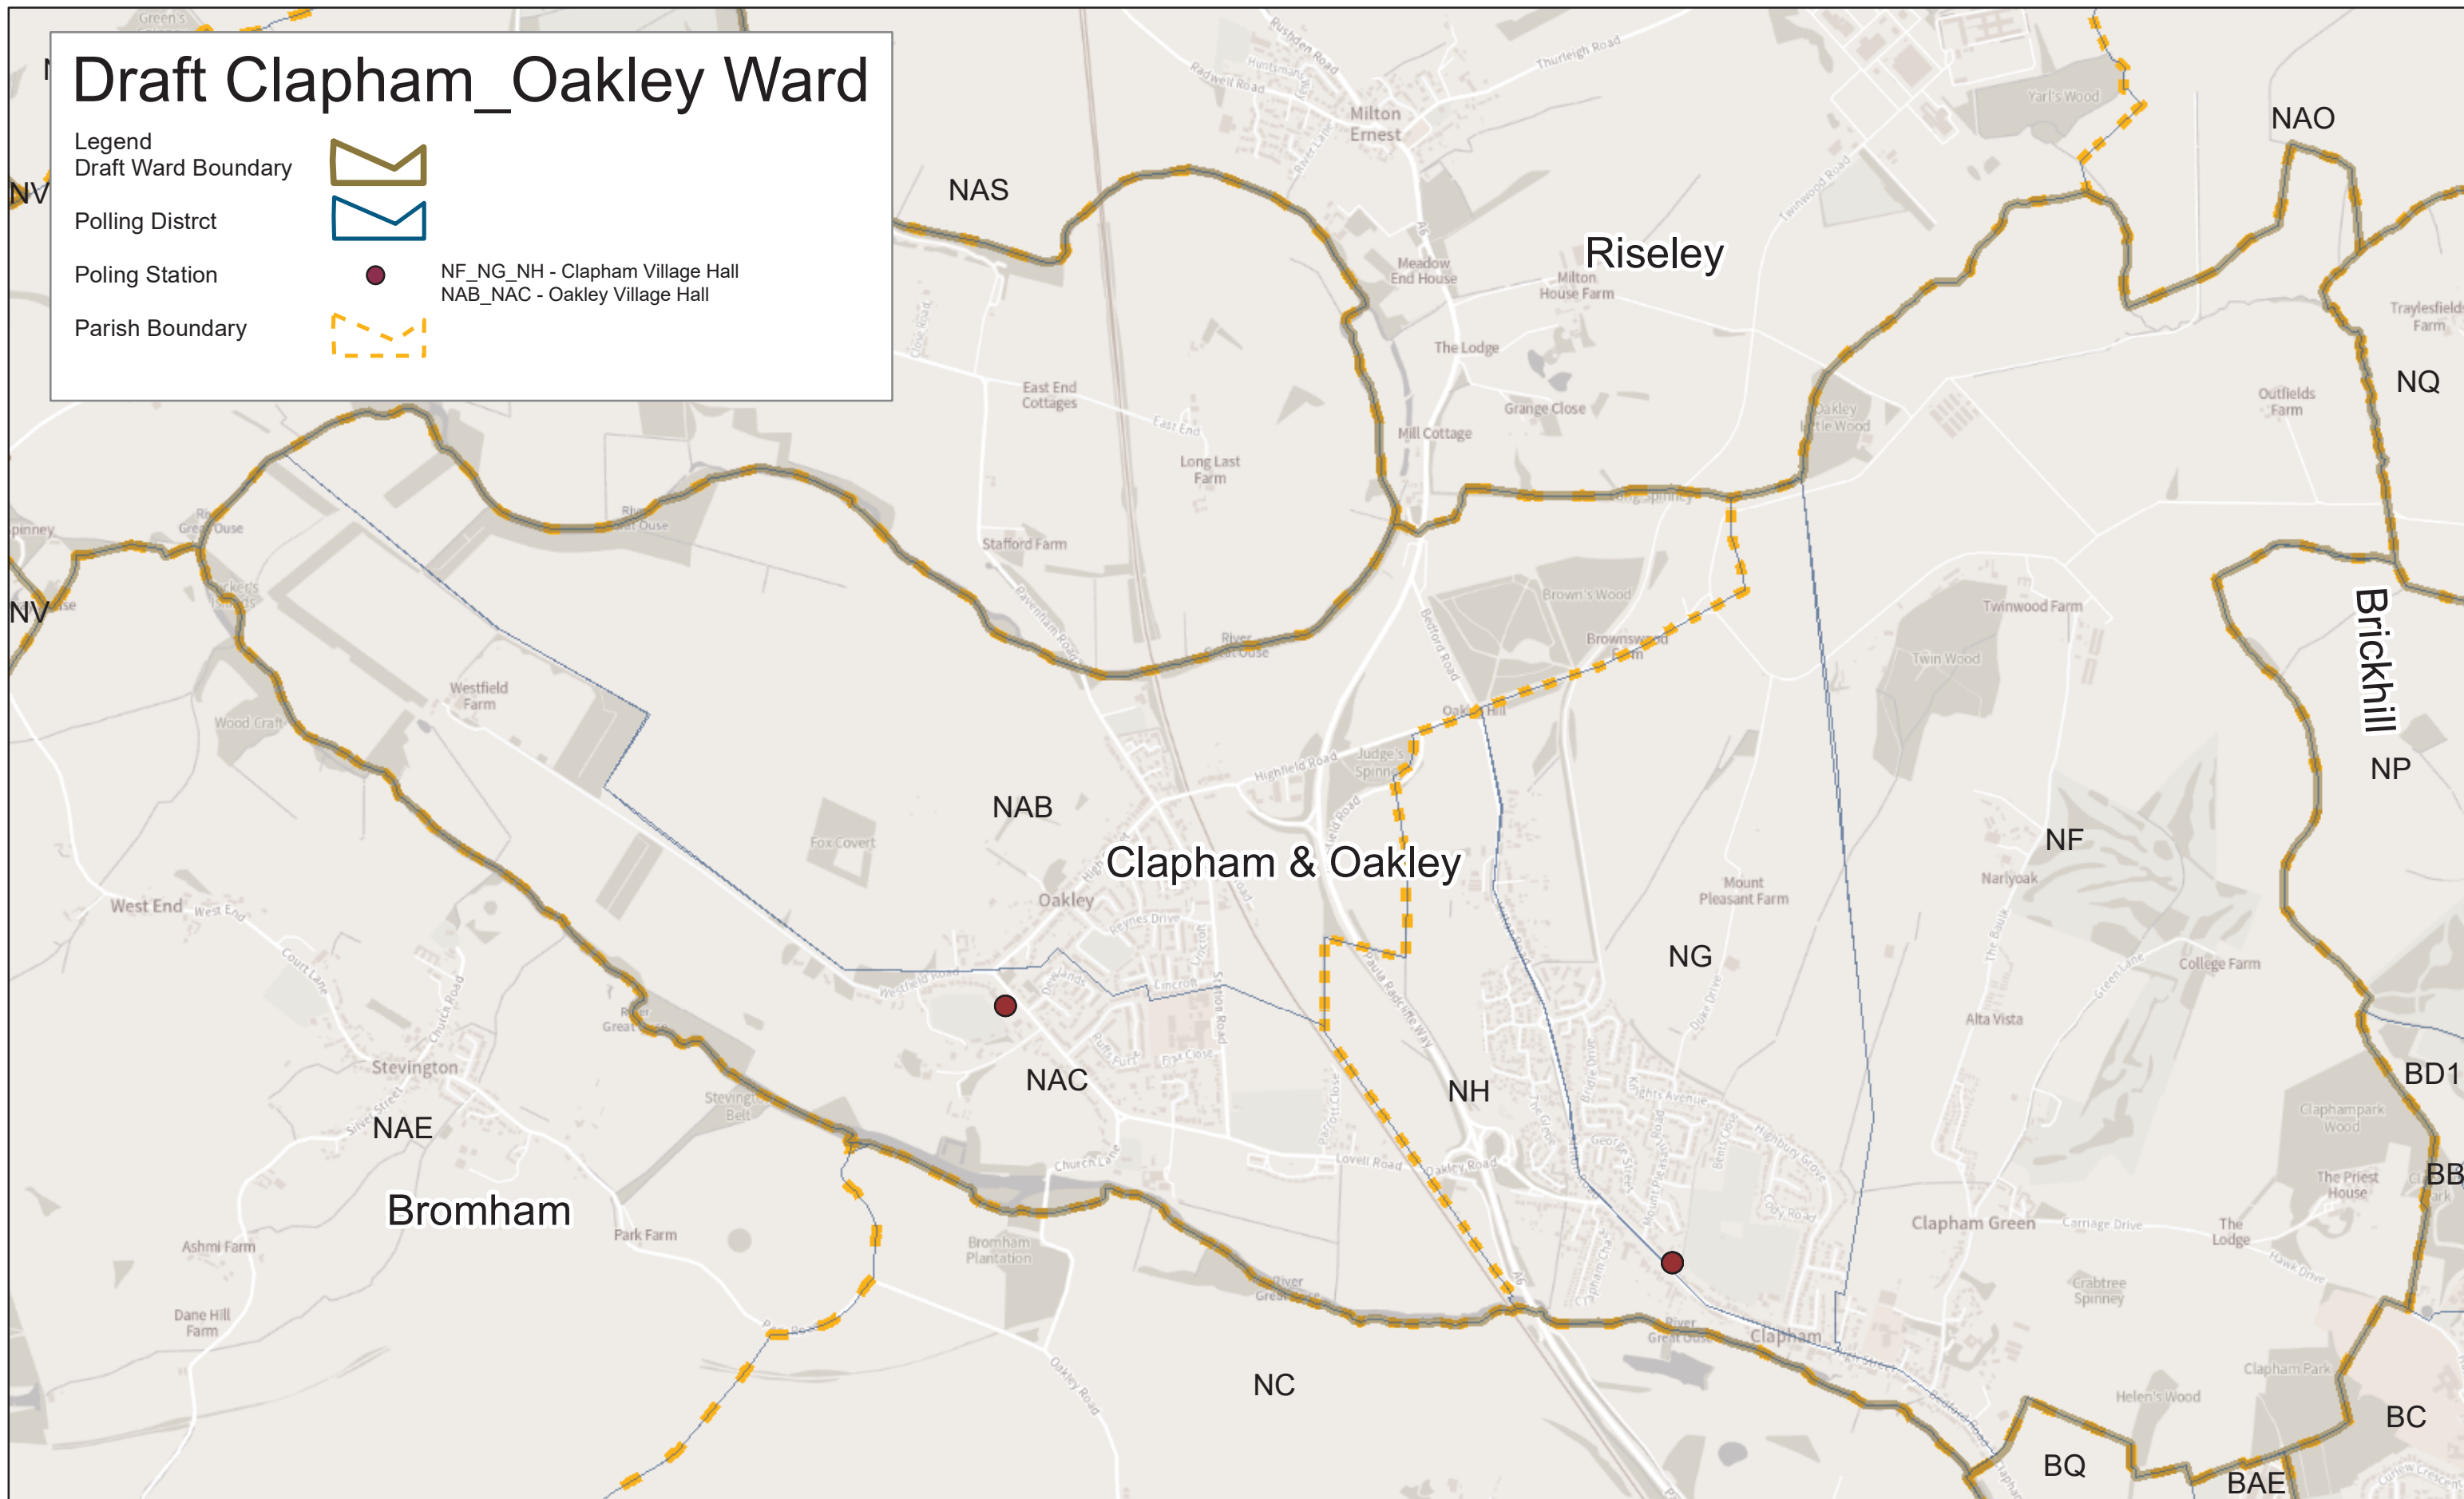

Draft Clapham_Oakley Ward

Legend

- Draft Ward Boundary 
- Polling District 
- Poling Station  NF_NG_NH - Clapham Village Hall
NAB_NAC - Oakley Village Hall
- Parish Boundary 

Page size = A3L
Date: 29/04/2022