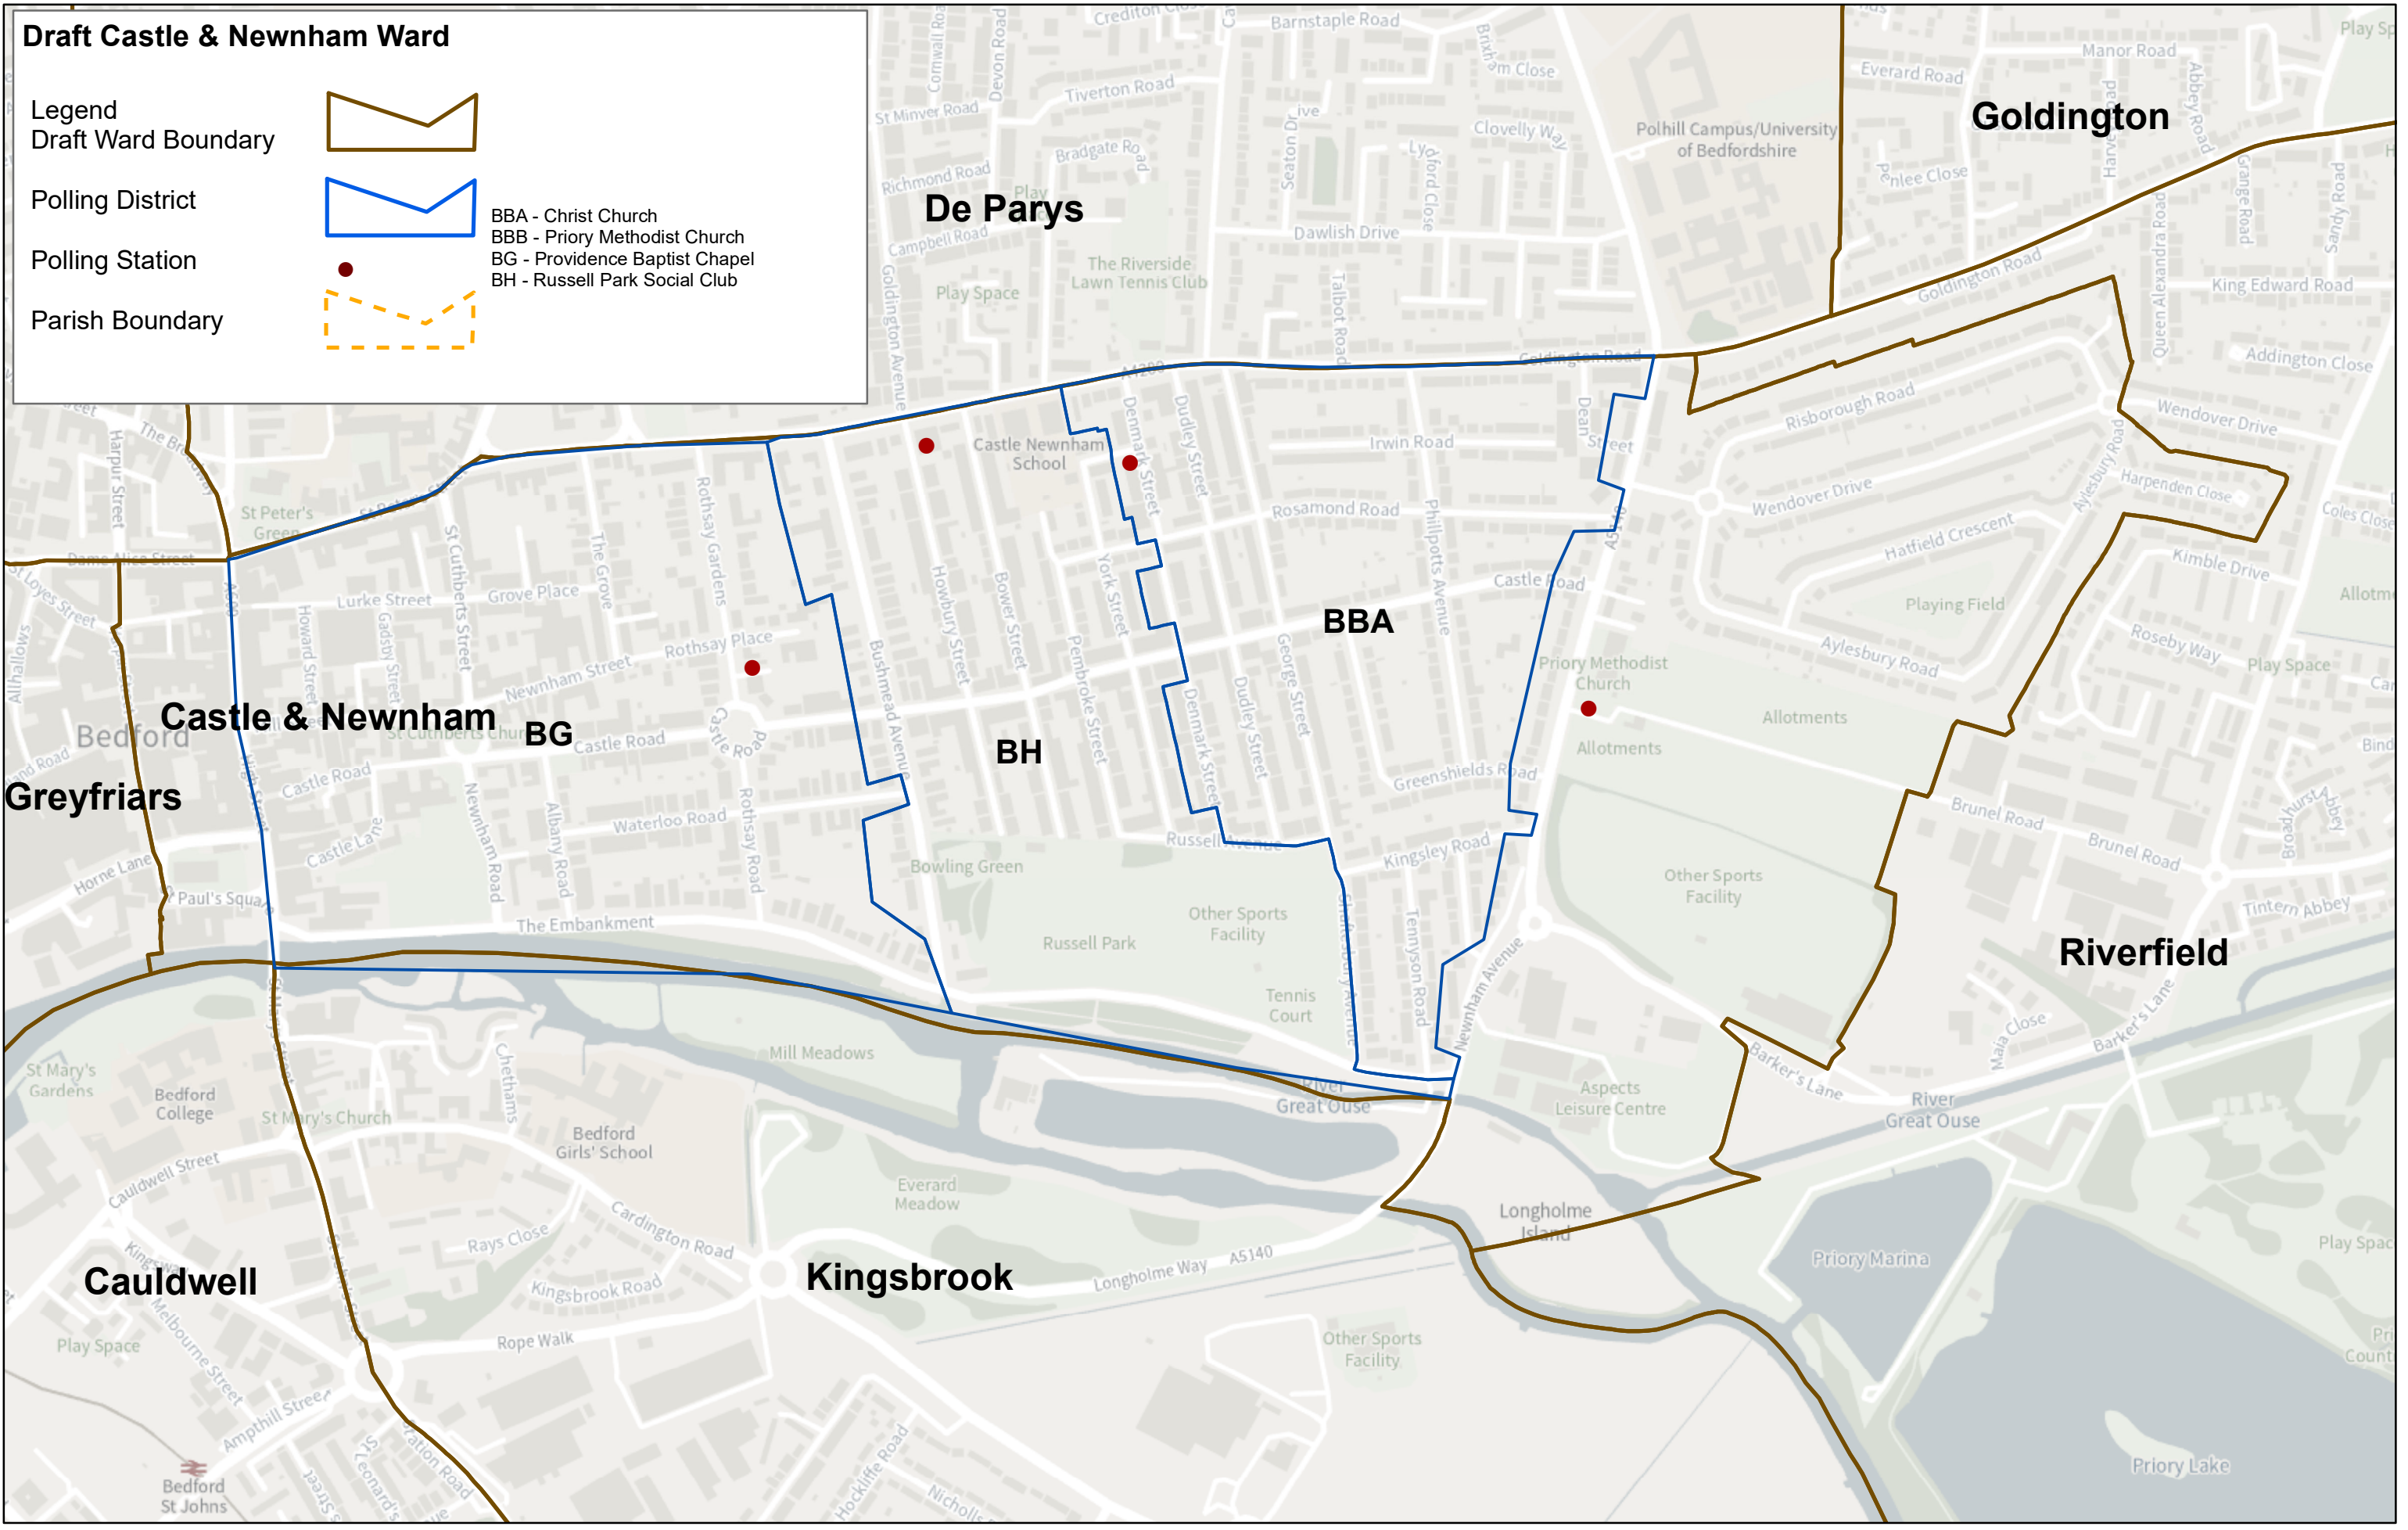

# Draft Castle & Newnham Ward

Legend  
Draft Ward Boundary

Polling District

Polling Station

Parish Boundary

BBA - Christ Church  
 BBB - Priory Methodist Church  
 BG - Providence Baptist Chapel  
 BH - Russell Park Social Club