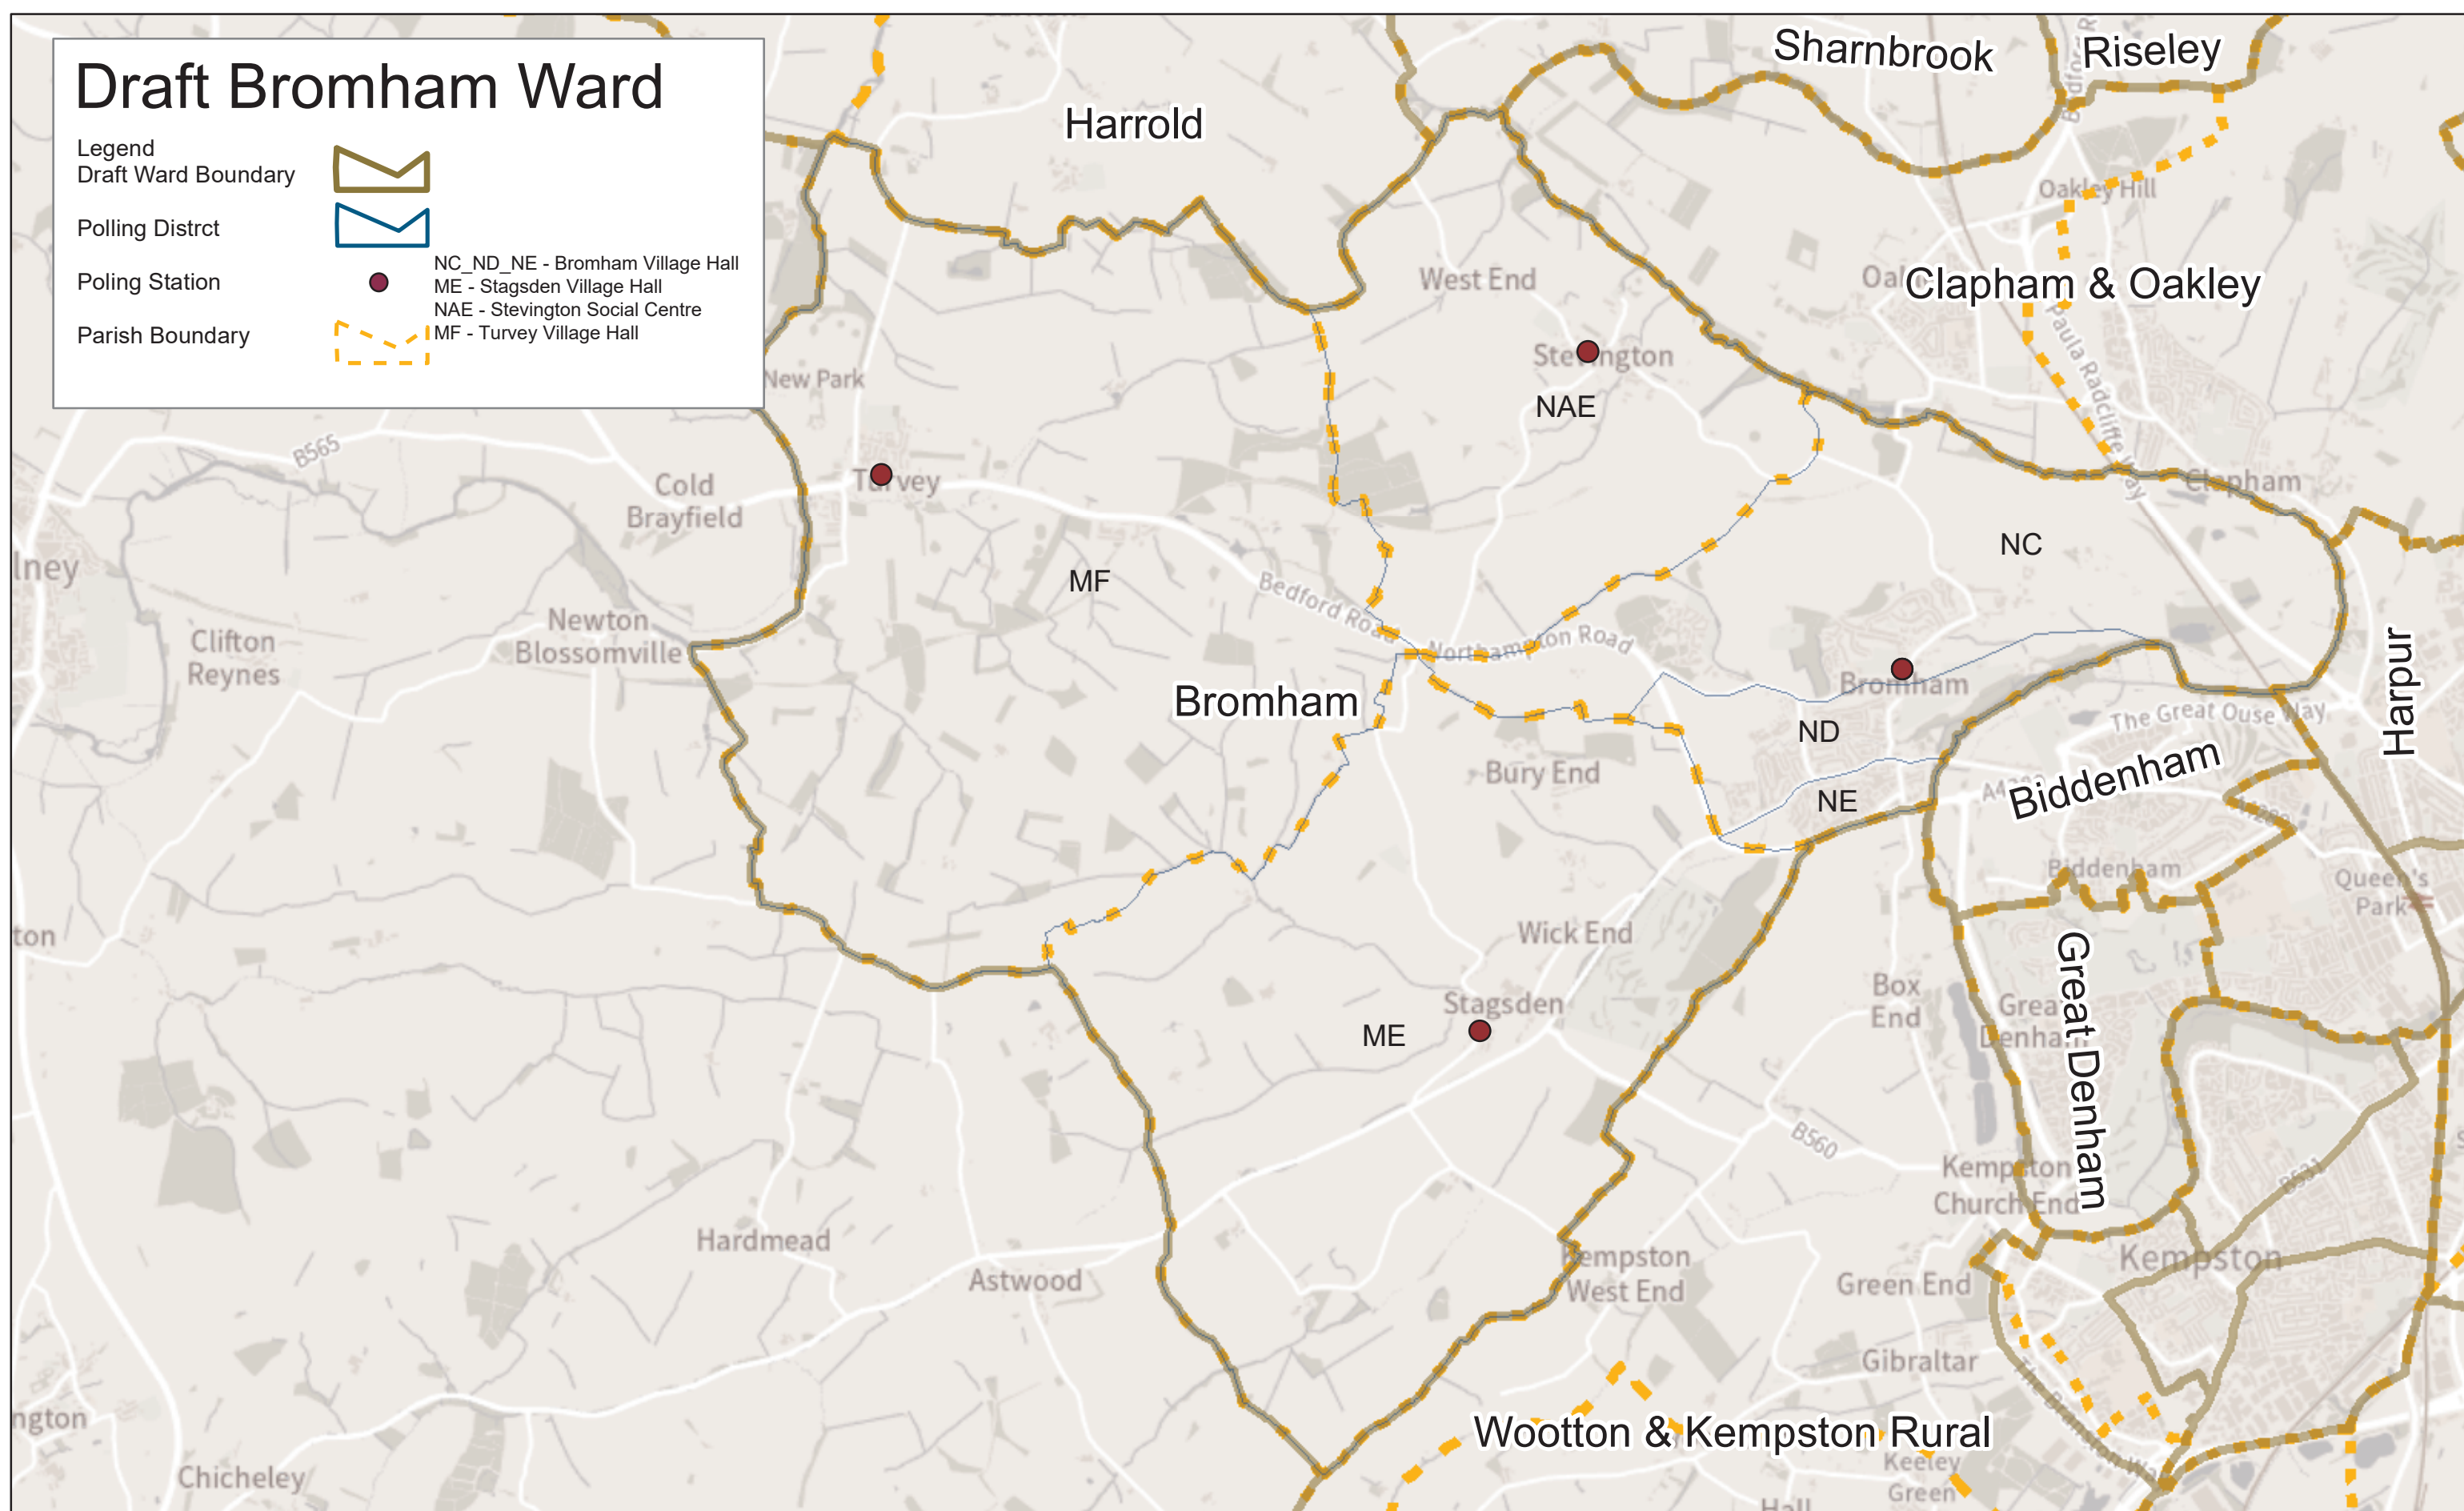

# Draft Bromham Ward

Legend

- Draft Ward Boundary 
- Polling District 
- Poling Station 
- Parish Boundary 

NC\_ND\_NE - Bromham Village Hall  
 ME - Stagsden Village Hall  
 NAE - Stevington Social Centre  
 MF - Turvey Village Hall