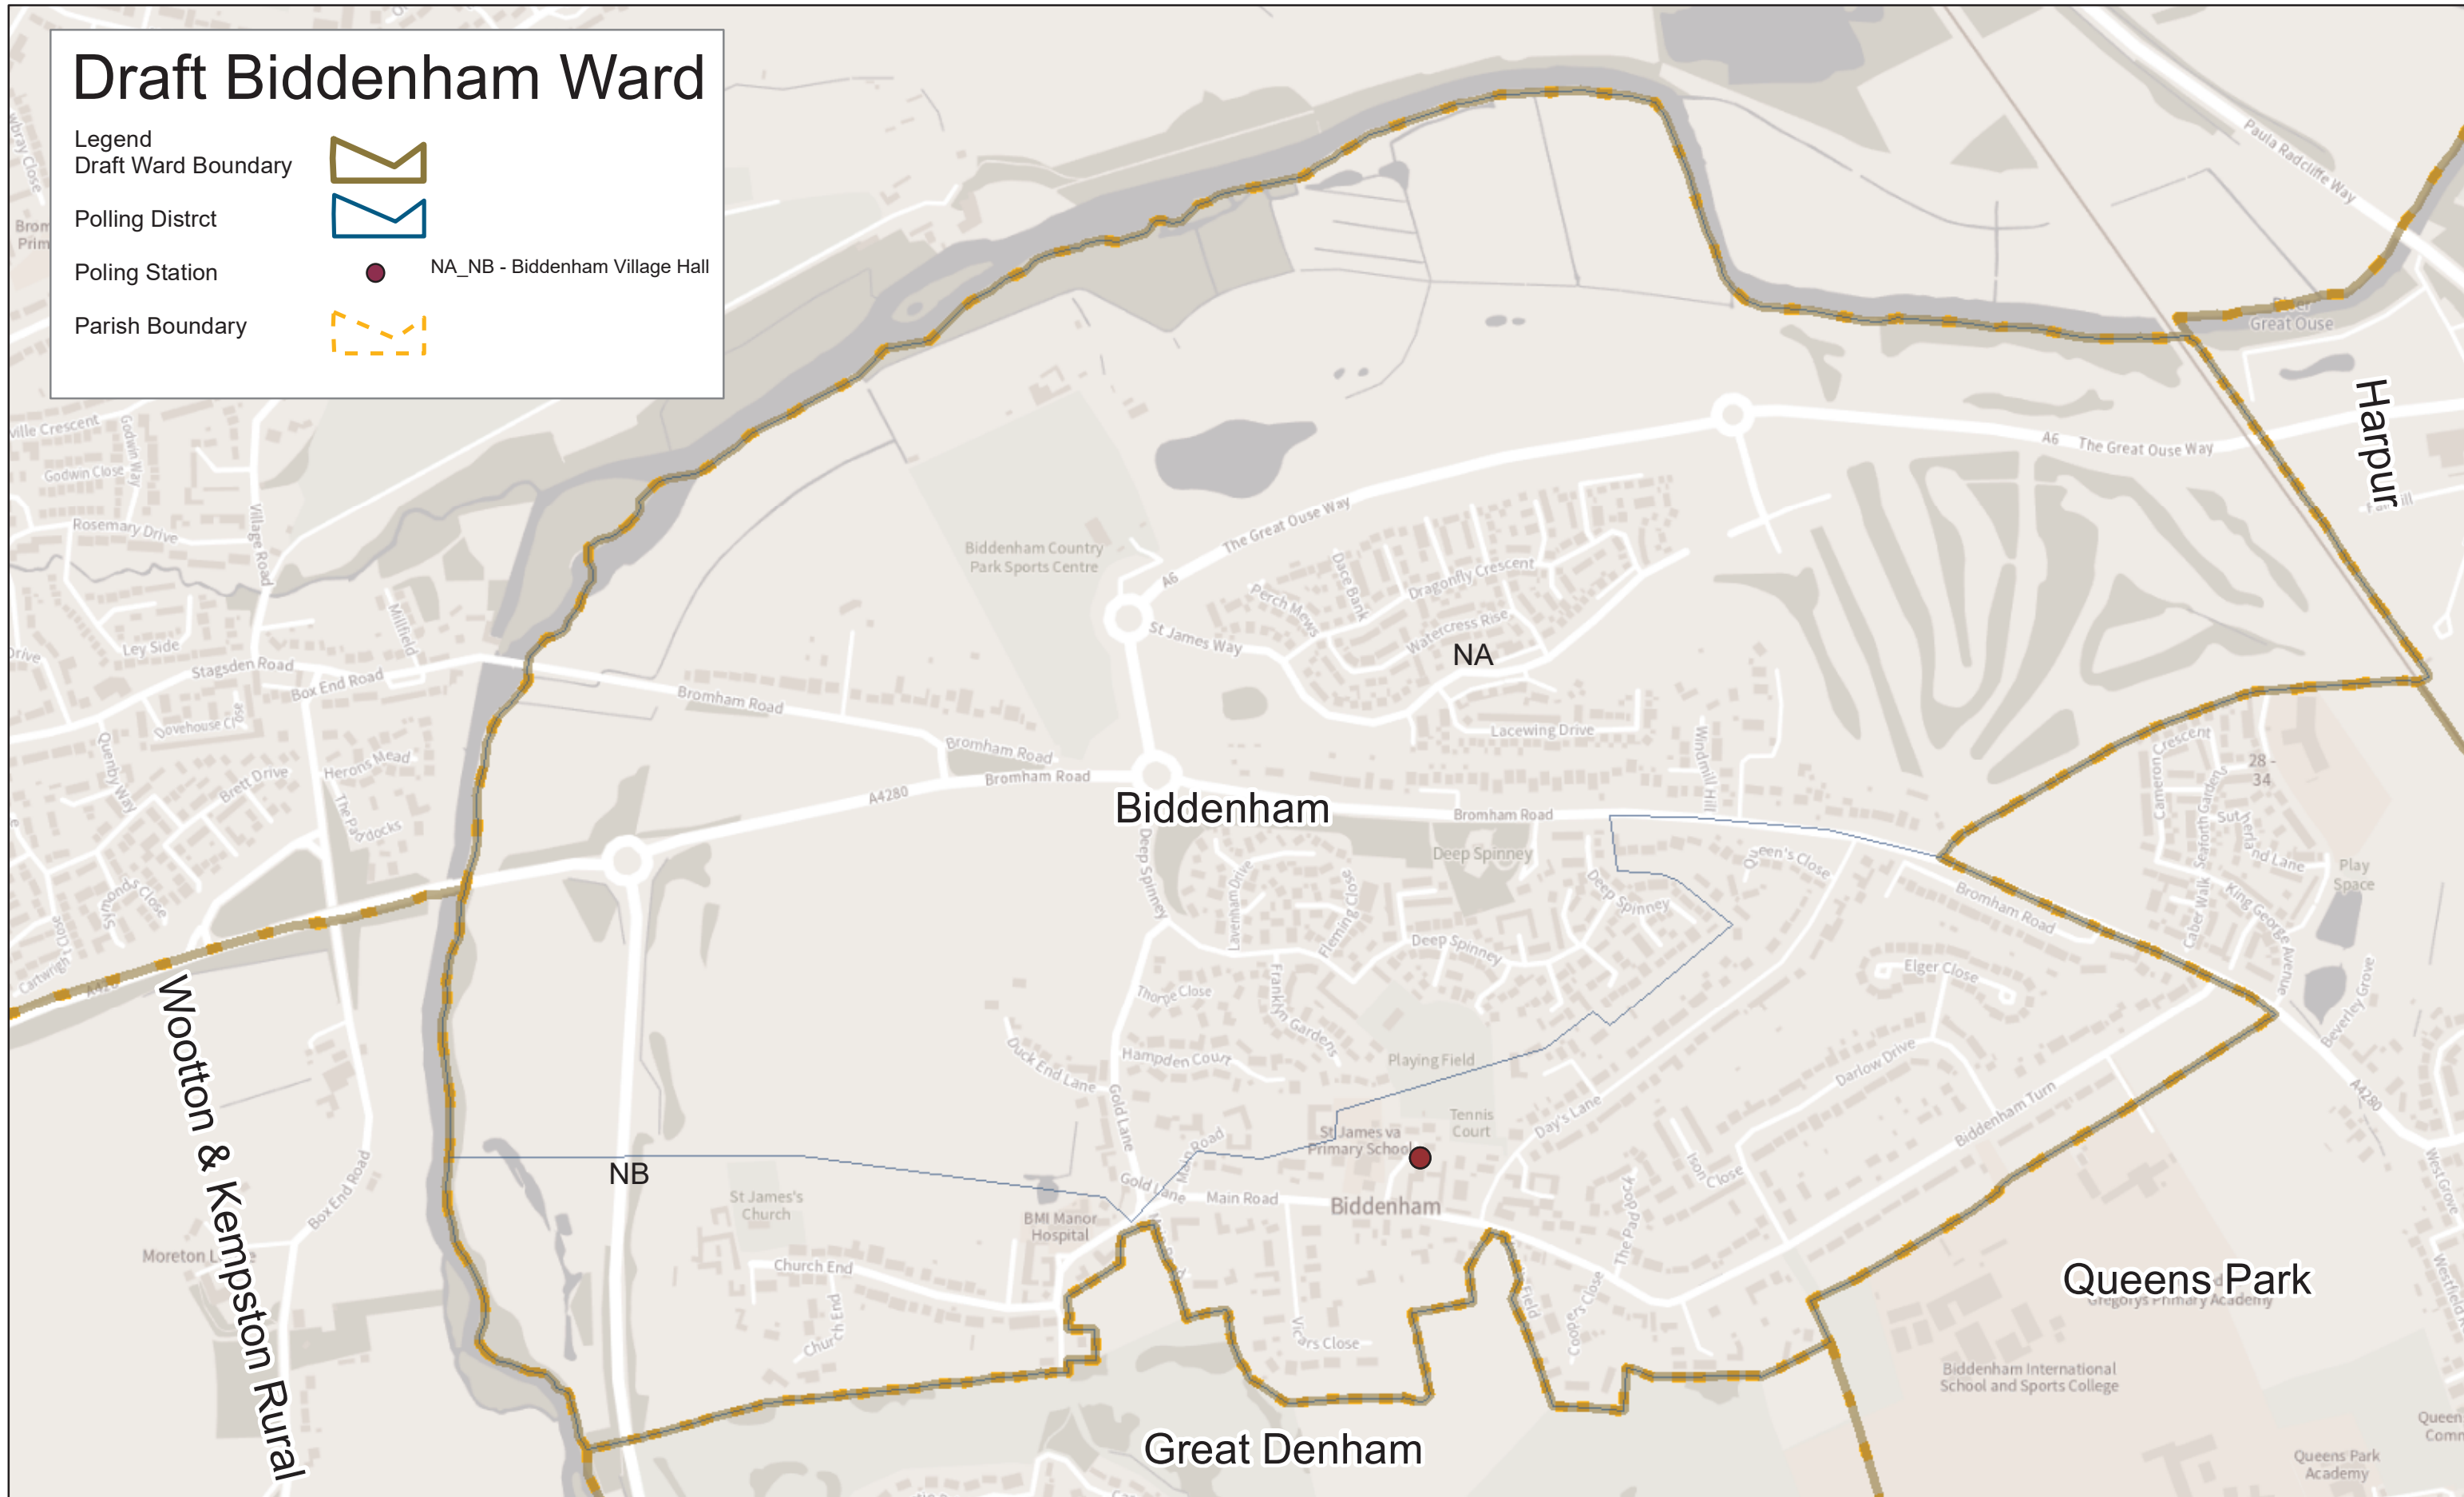

Draft Biddenham Ward

Legend

- Draft Ward Boundary 
- Polling District 
- Poling Station  NA_NB - Biddenham Village Hall
- Parish Boundary 

Page size = A3L
Date: 29/04/2022