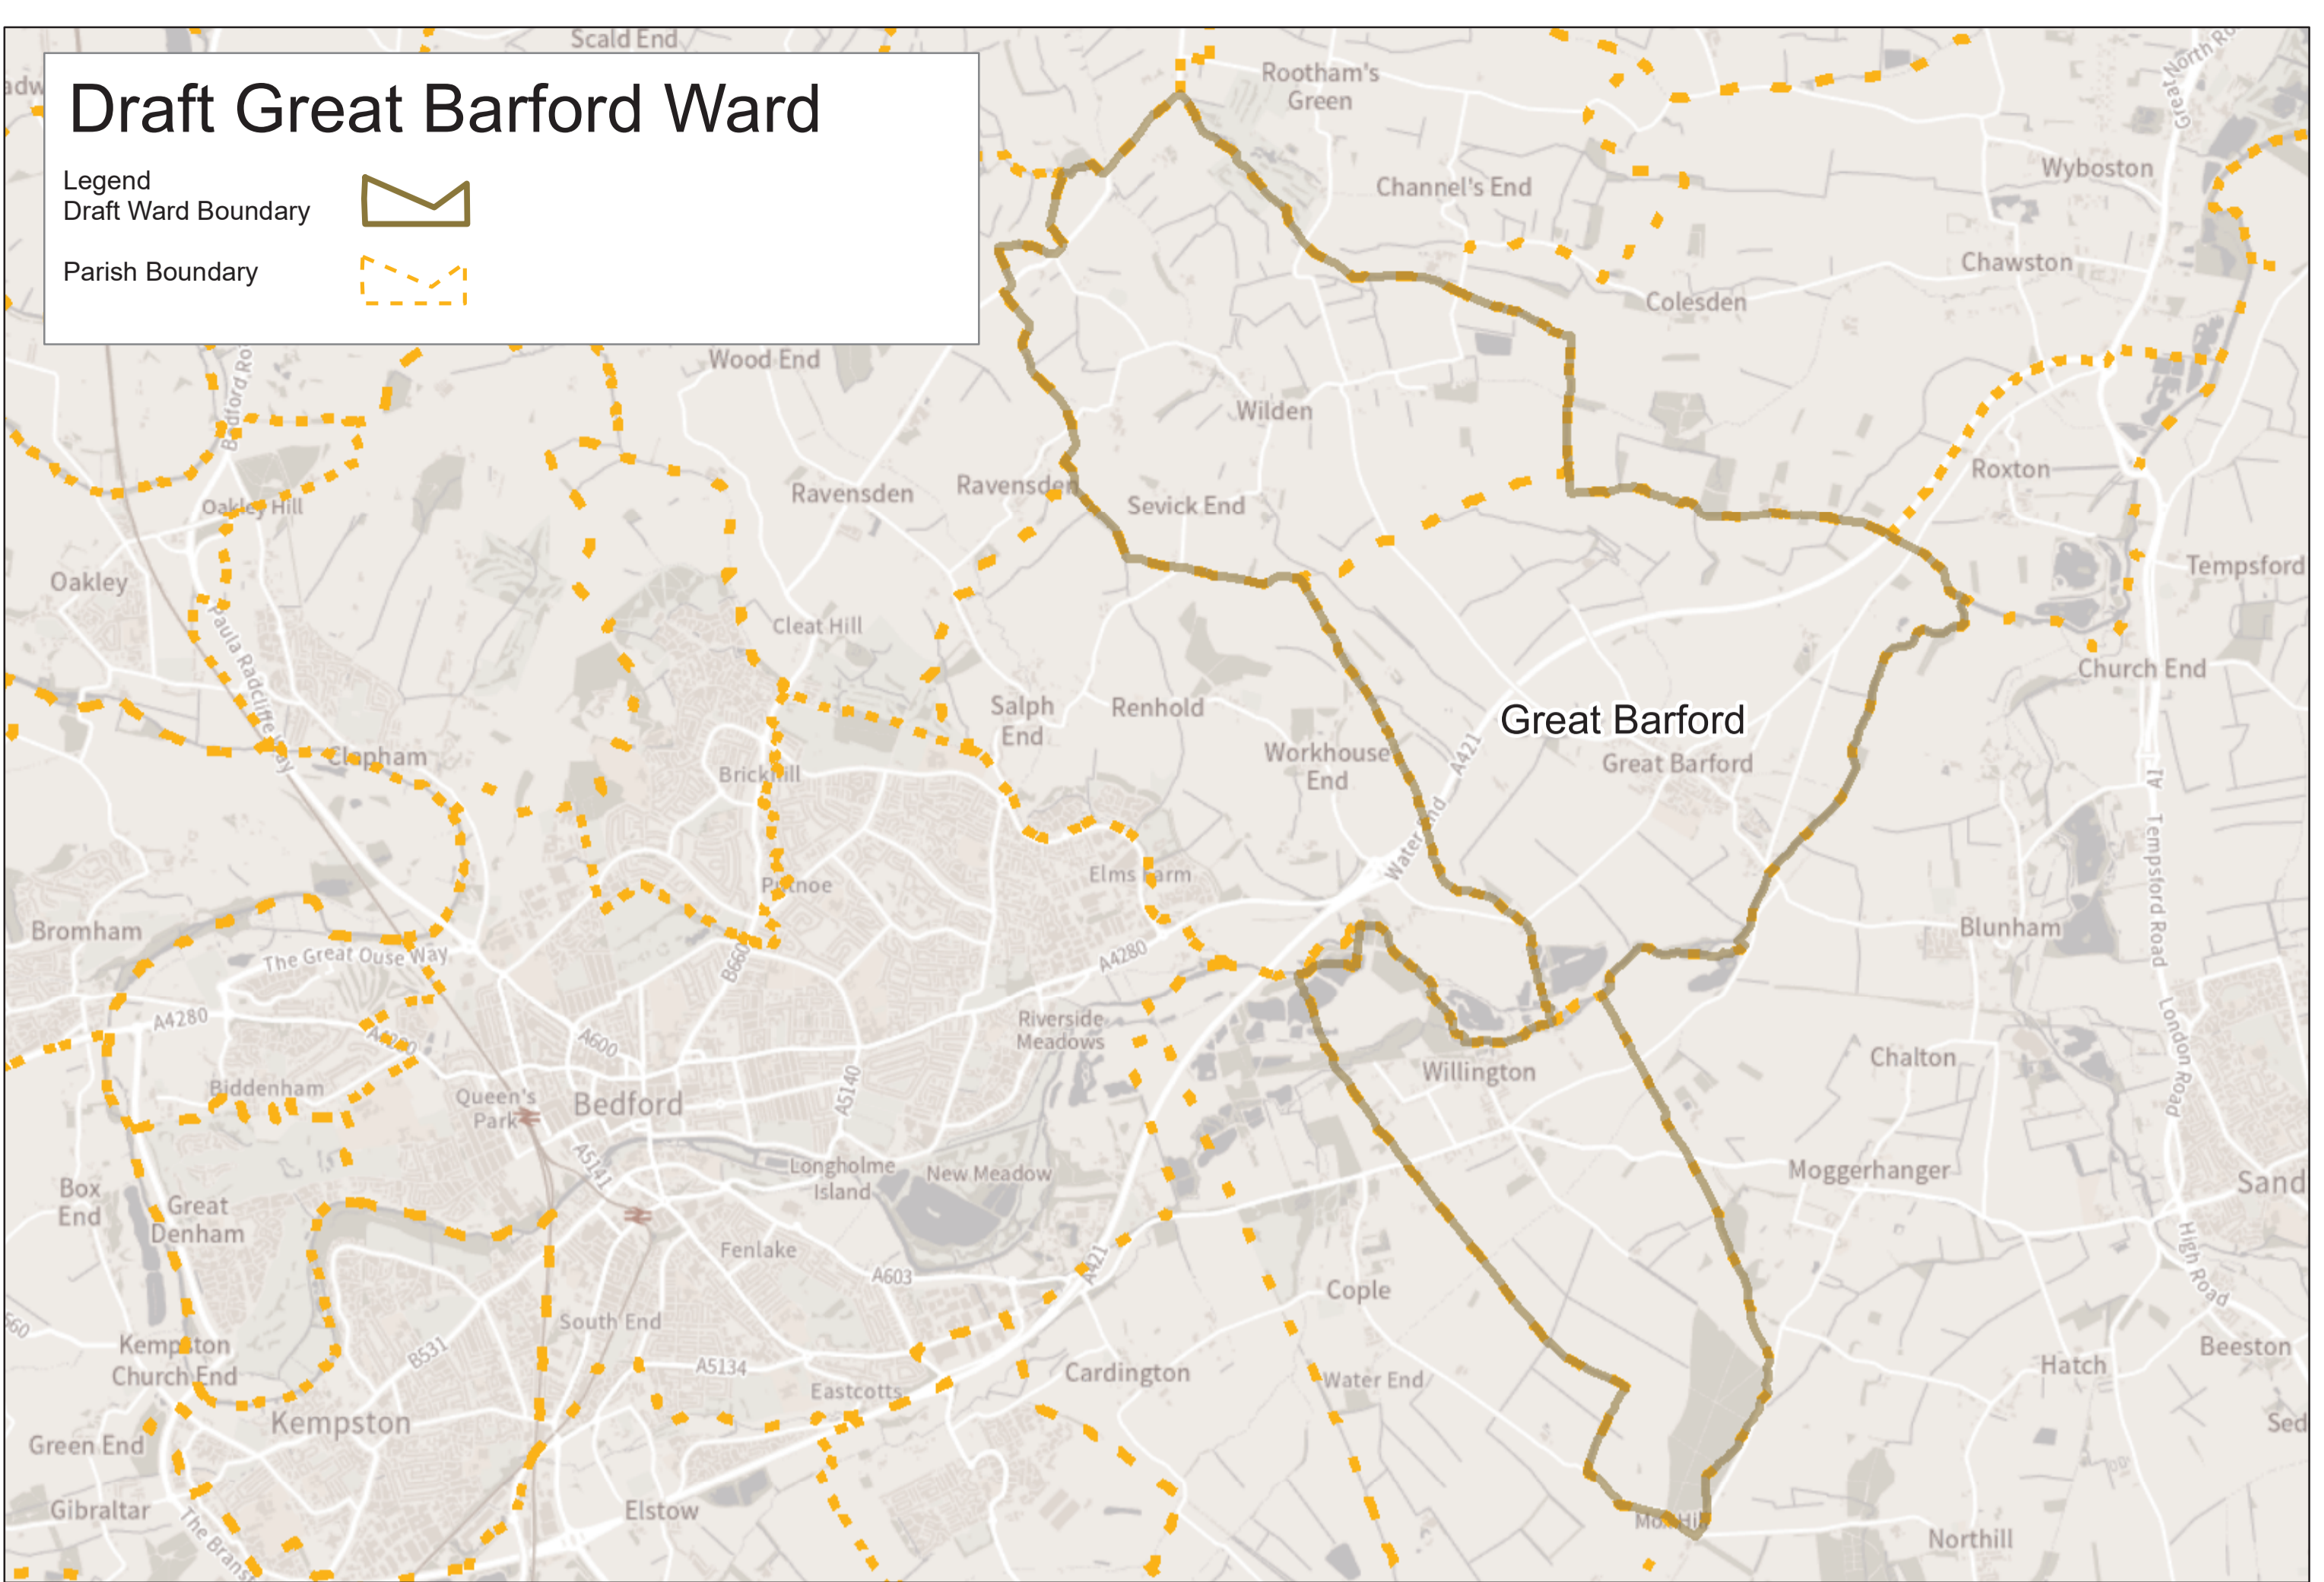

Draft Great Barford Ward

- Legend
Draft Ward Boundary 
Parish Boundary 

Current Great Barford Ward

- Legend
Current Ward Boundary 
Parish Boundary 