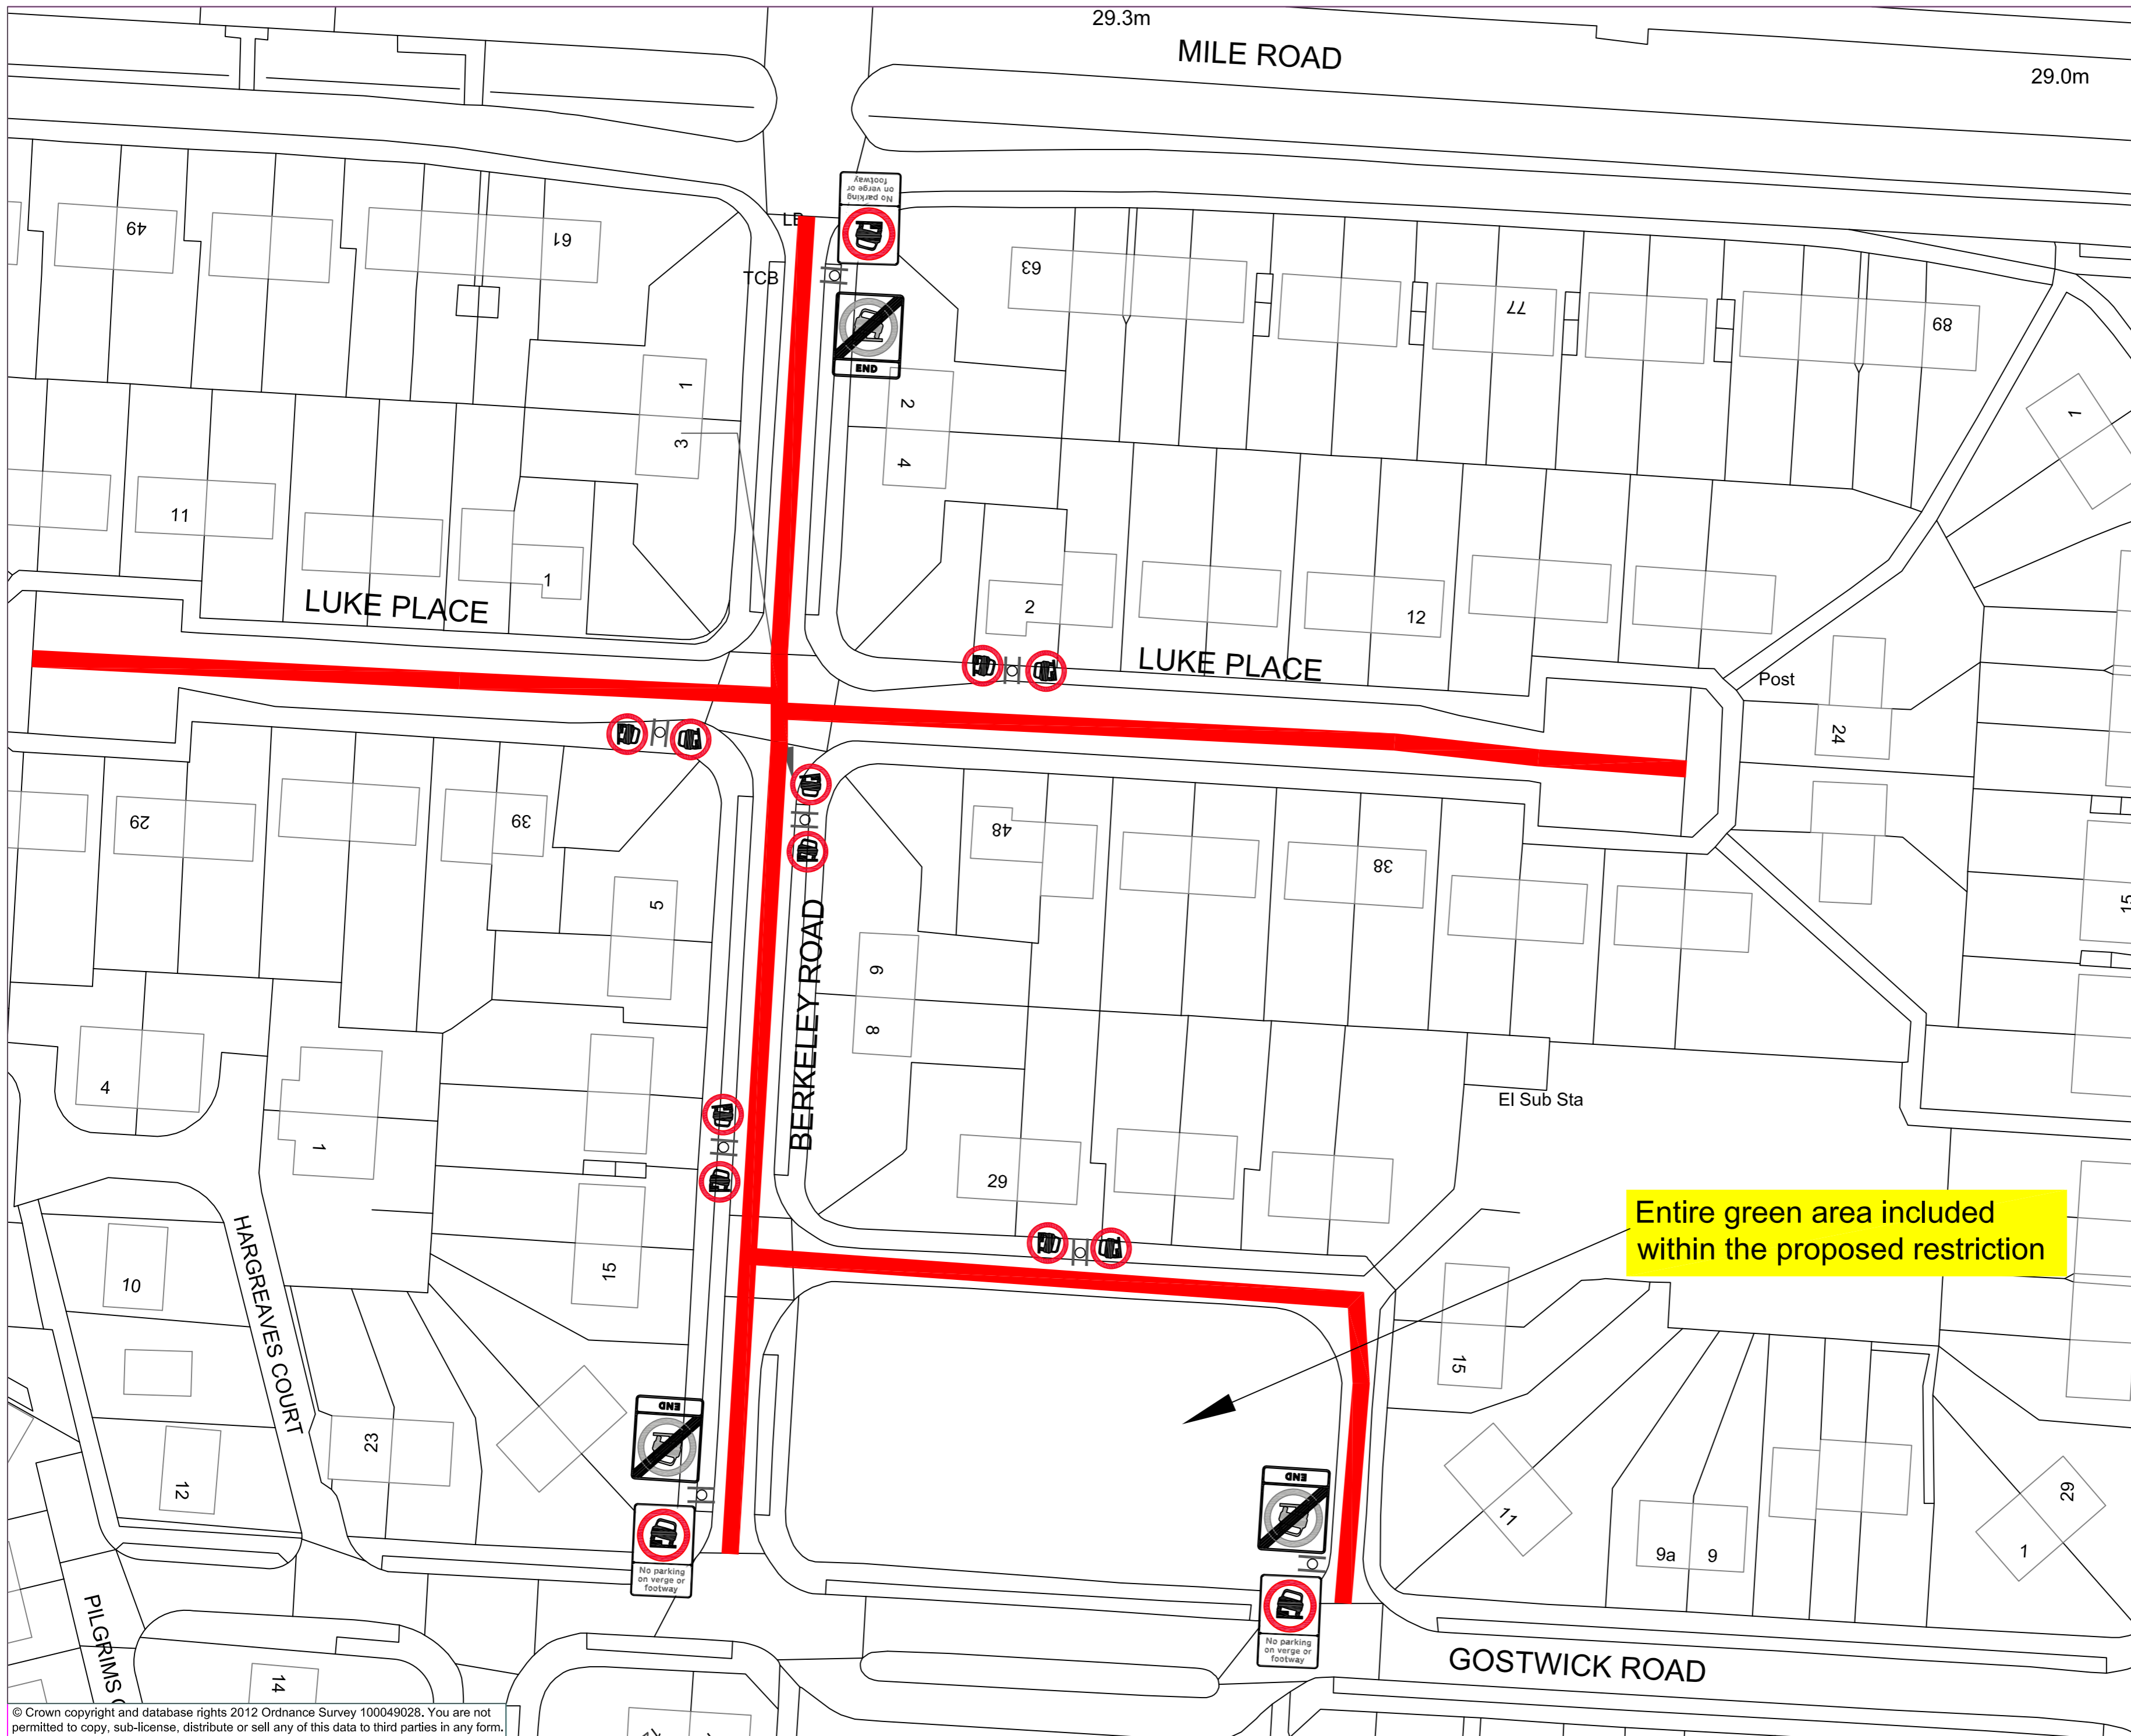

Extent of no verge and footway parking restriction

Entire green area included within the proposed restriction

xx	First Issue	0	xx
DATE	AMENDMENTS	REV	BY

Highways
BOROUGH HALL, CAULDWELL ST, BEDFORD, MK42 9AP
Tel. (01234) 276213

CLIENT
Highways and Transport

SCHEME
Berkeley Road Bedford

DRAWING TITLE
Proposed no verge/footway parking restrictions option 2

DRG No.
C9001.C563 (Rev1)

DRG STATUS
Consultation

SCALE @ A2	DATE	DRAWN	CHECKED
NTS	05 18	AK	JS