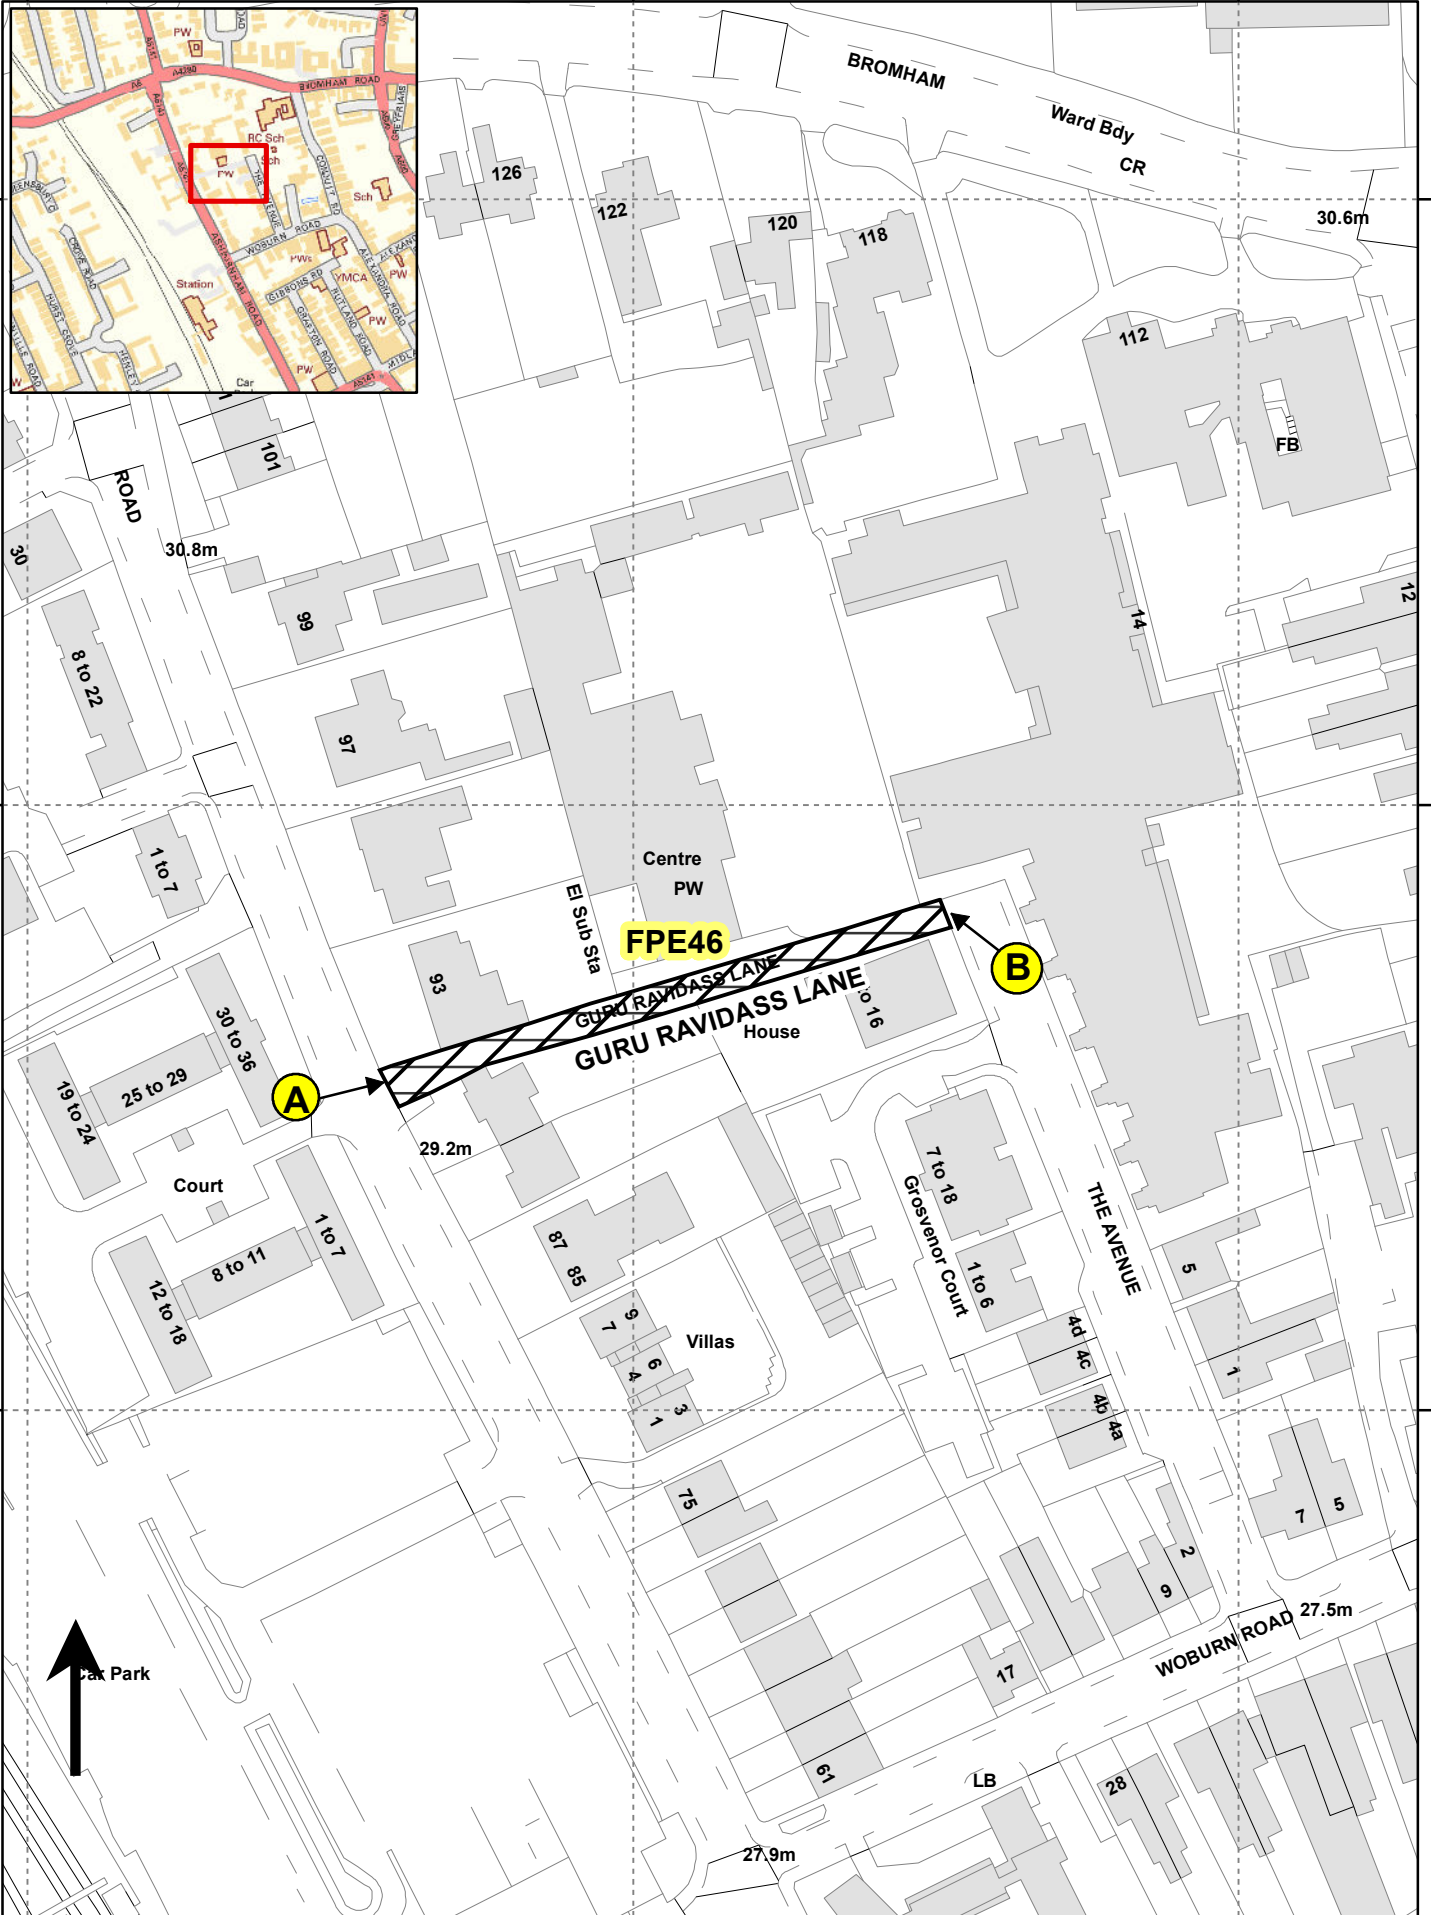

504100

504200

504300

250100

250100

250000

250000

249900

249900

504100

504200

504300

Date: 24/02/2014

Produced by Bedford Borough Council.
 Based on Ordnance Survey mapping © Crown copyright.
 All rights reserved: OS Licence No.100049028.
 Unauthorised reproduction infringes Crown copyright
 and may lead to prosecution or civil proceedings. 2014

BEDFORD
BOROUGH COUNCIL

1:1,250

**ADDITION OF A LENGTH OF PUBLIC FOOTPATH
 NO E46 IN BEDFORD**

PATH TO BE ADDED A - B