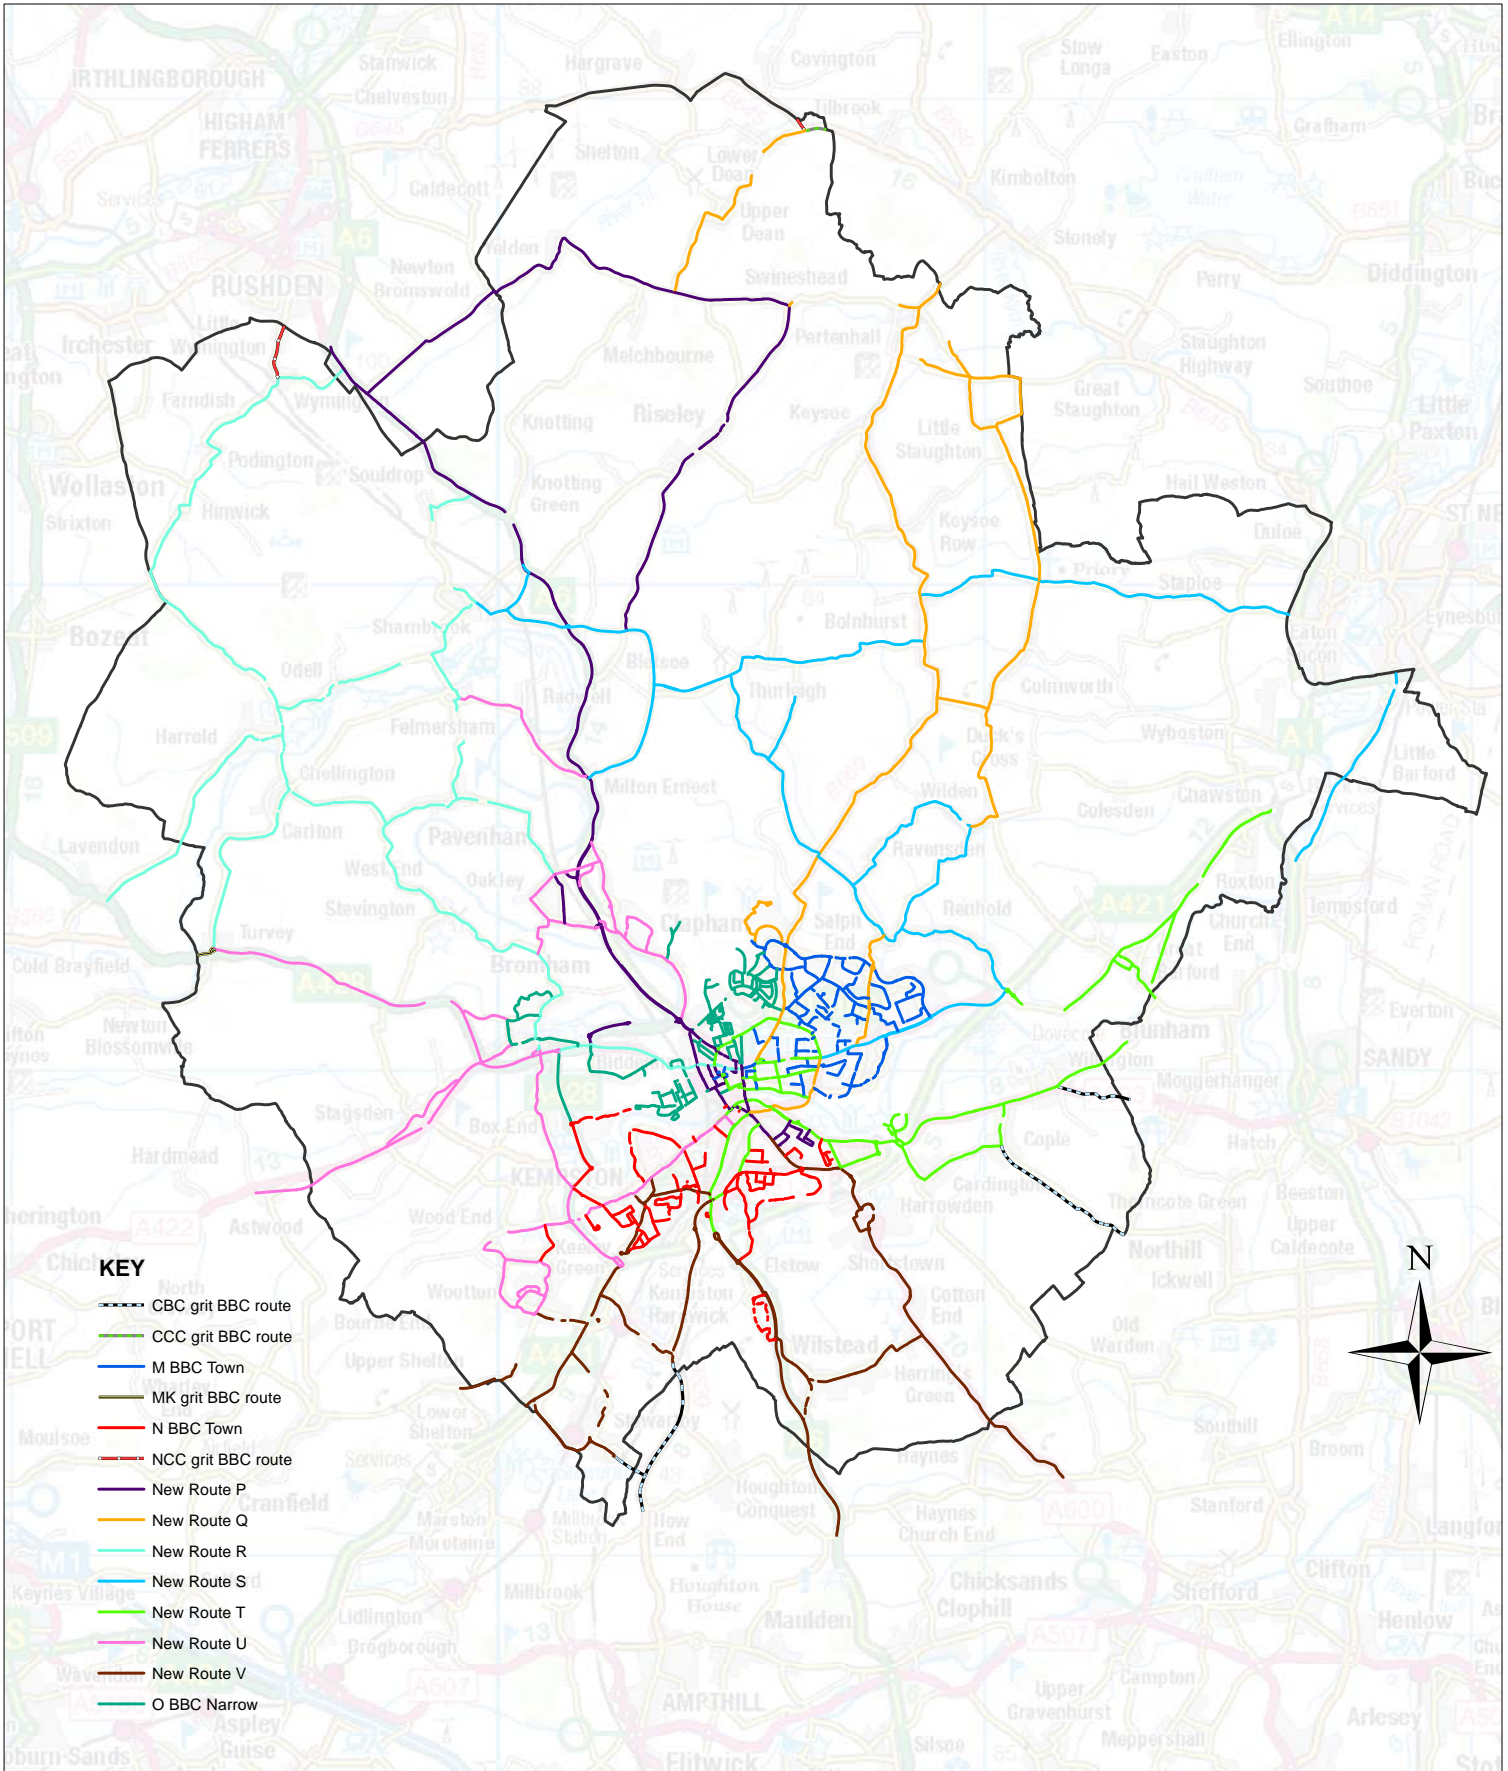

2020-2021 Bedford Borough Council Winter Maintenance Priority 1 Salting Routes

Please note that the gritter vehicles will continue their routes into our neighbouring authorities as part of the reciprocal routes

A1P
1:55,000