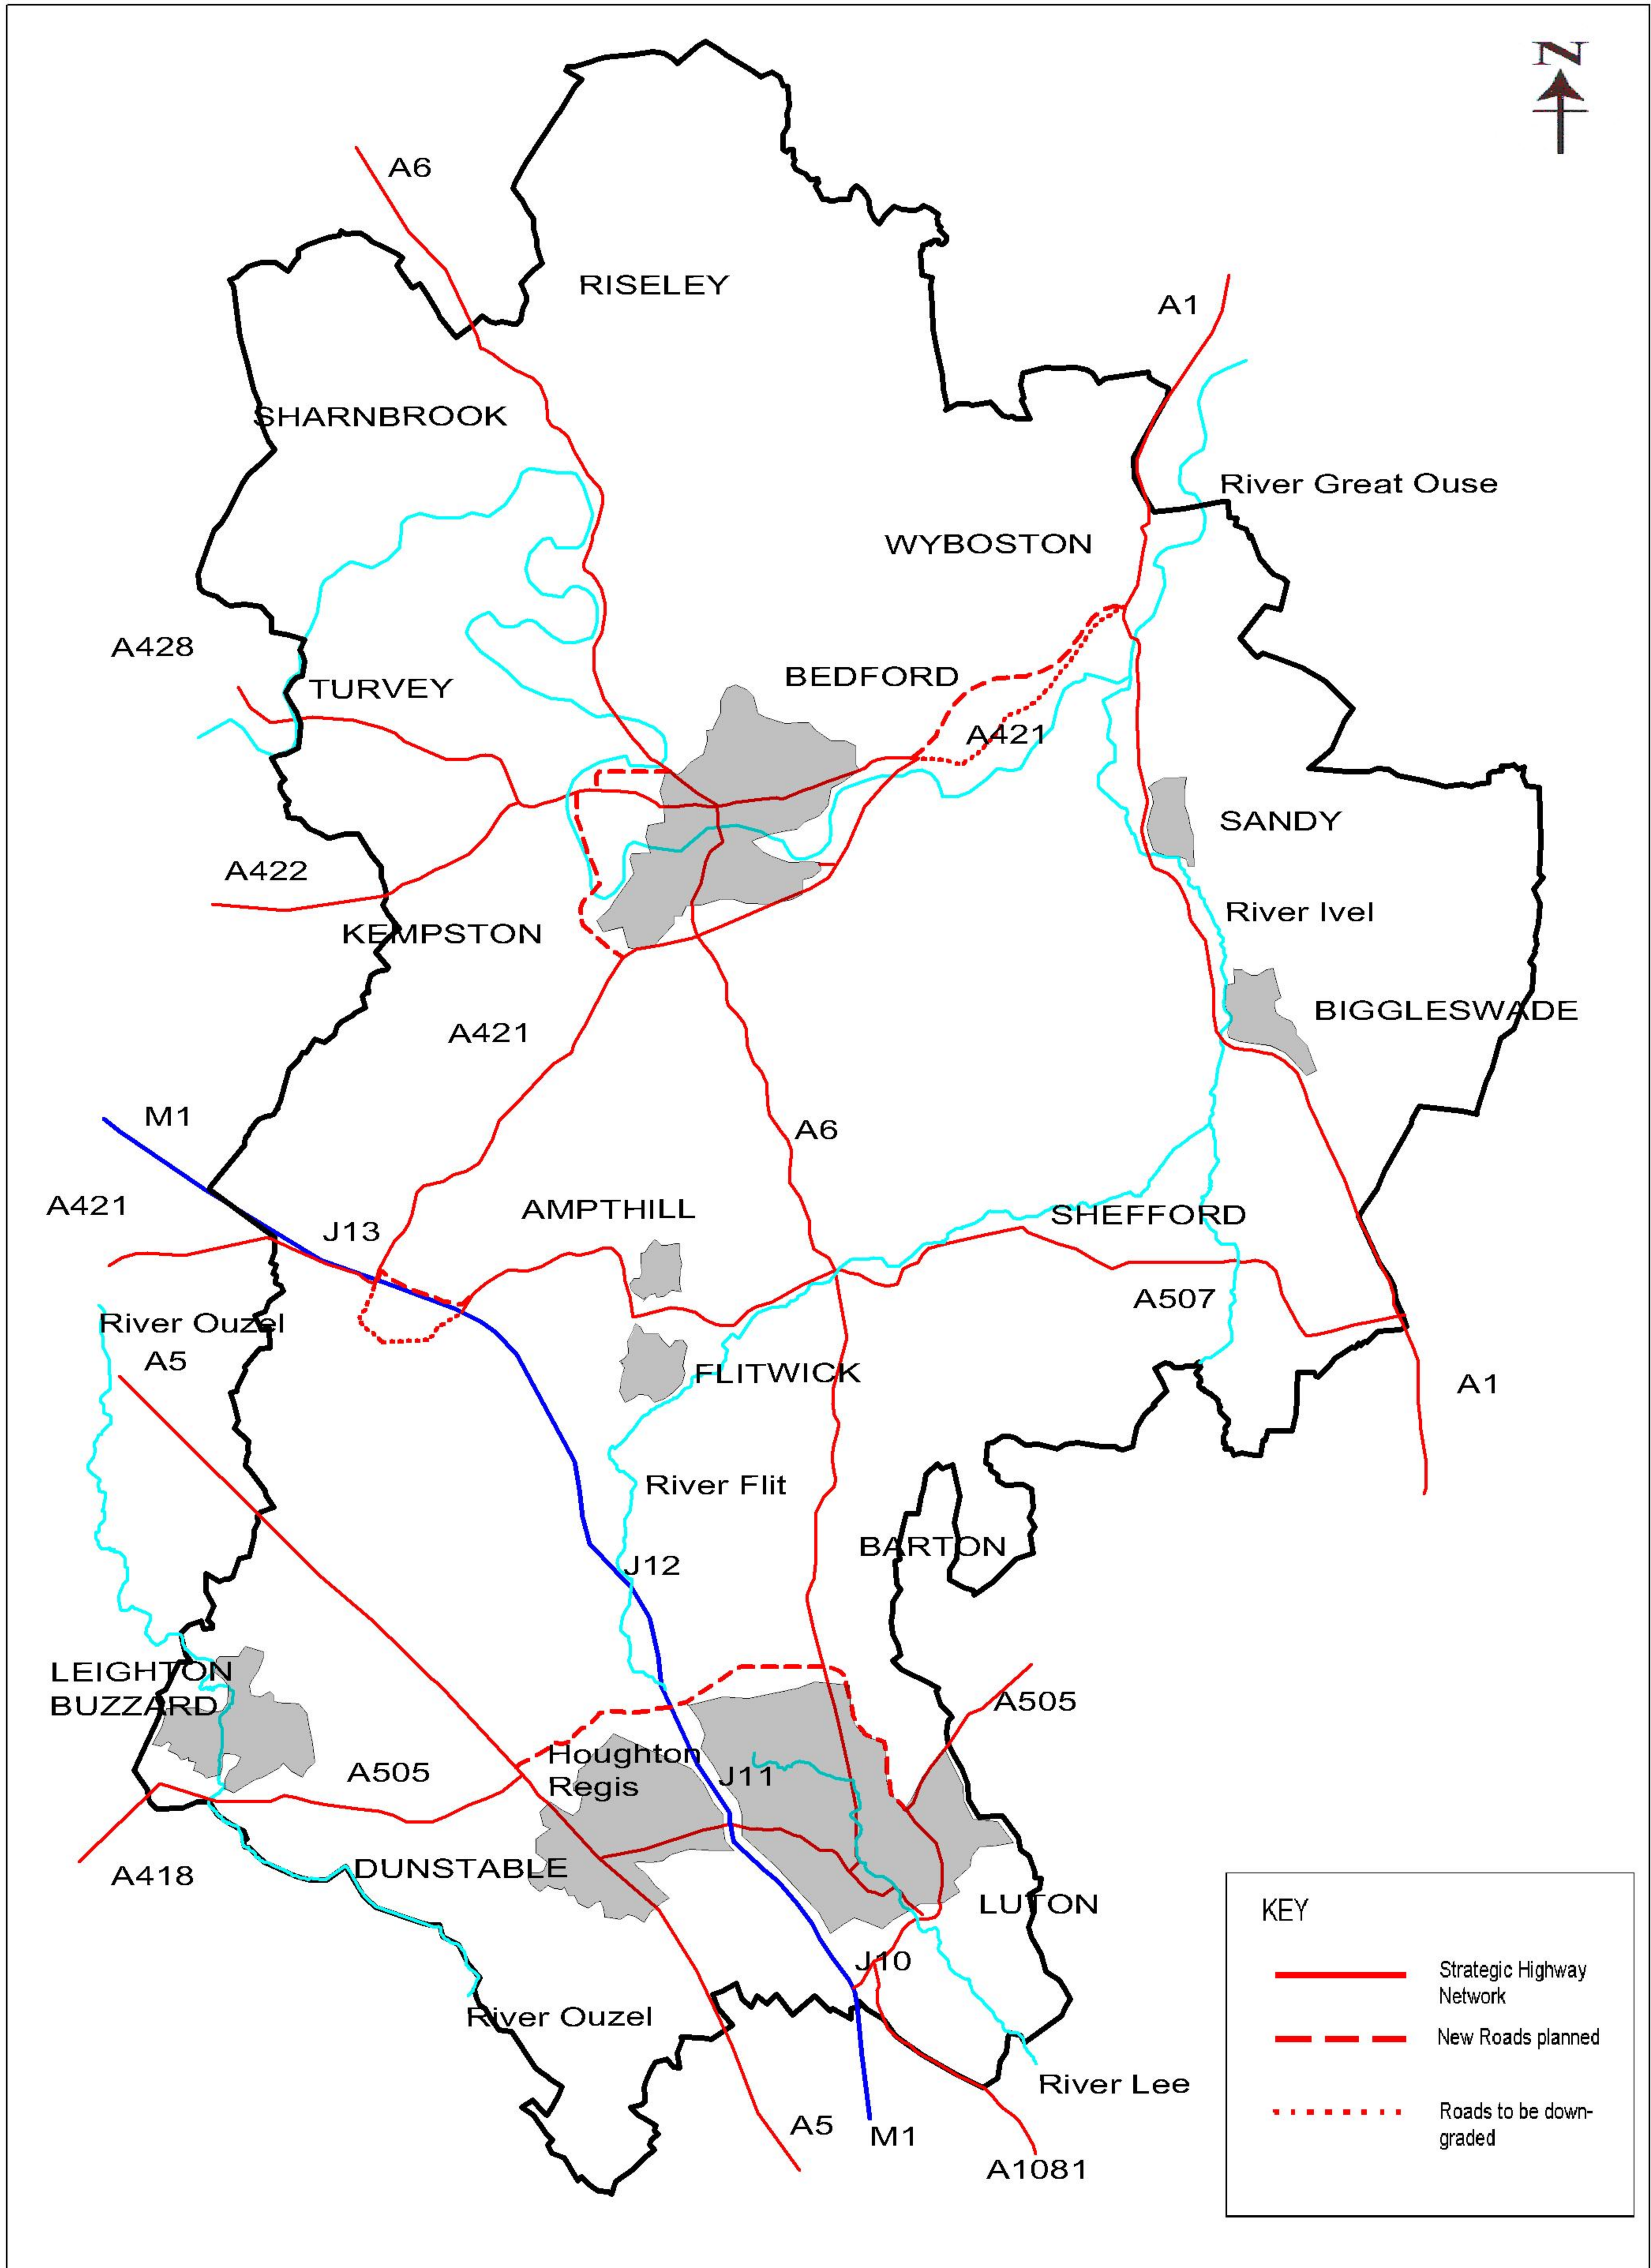

MAP 4 - Strategic Highway Network

Produced by Bedfordshire County Council. Based on Ordnance Survey mapping © Crown copyright.
 All rights reserved: OS Licence No. 100017358. 28/10/2004

Scale: 50000col
 Plot @ 1:25000

0 5 10 Kilometres