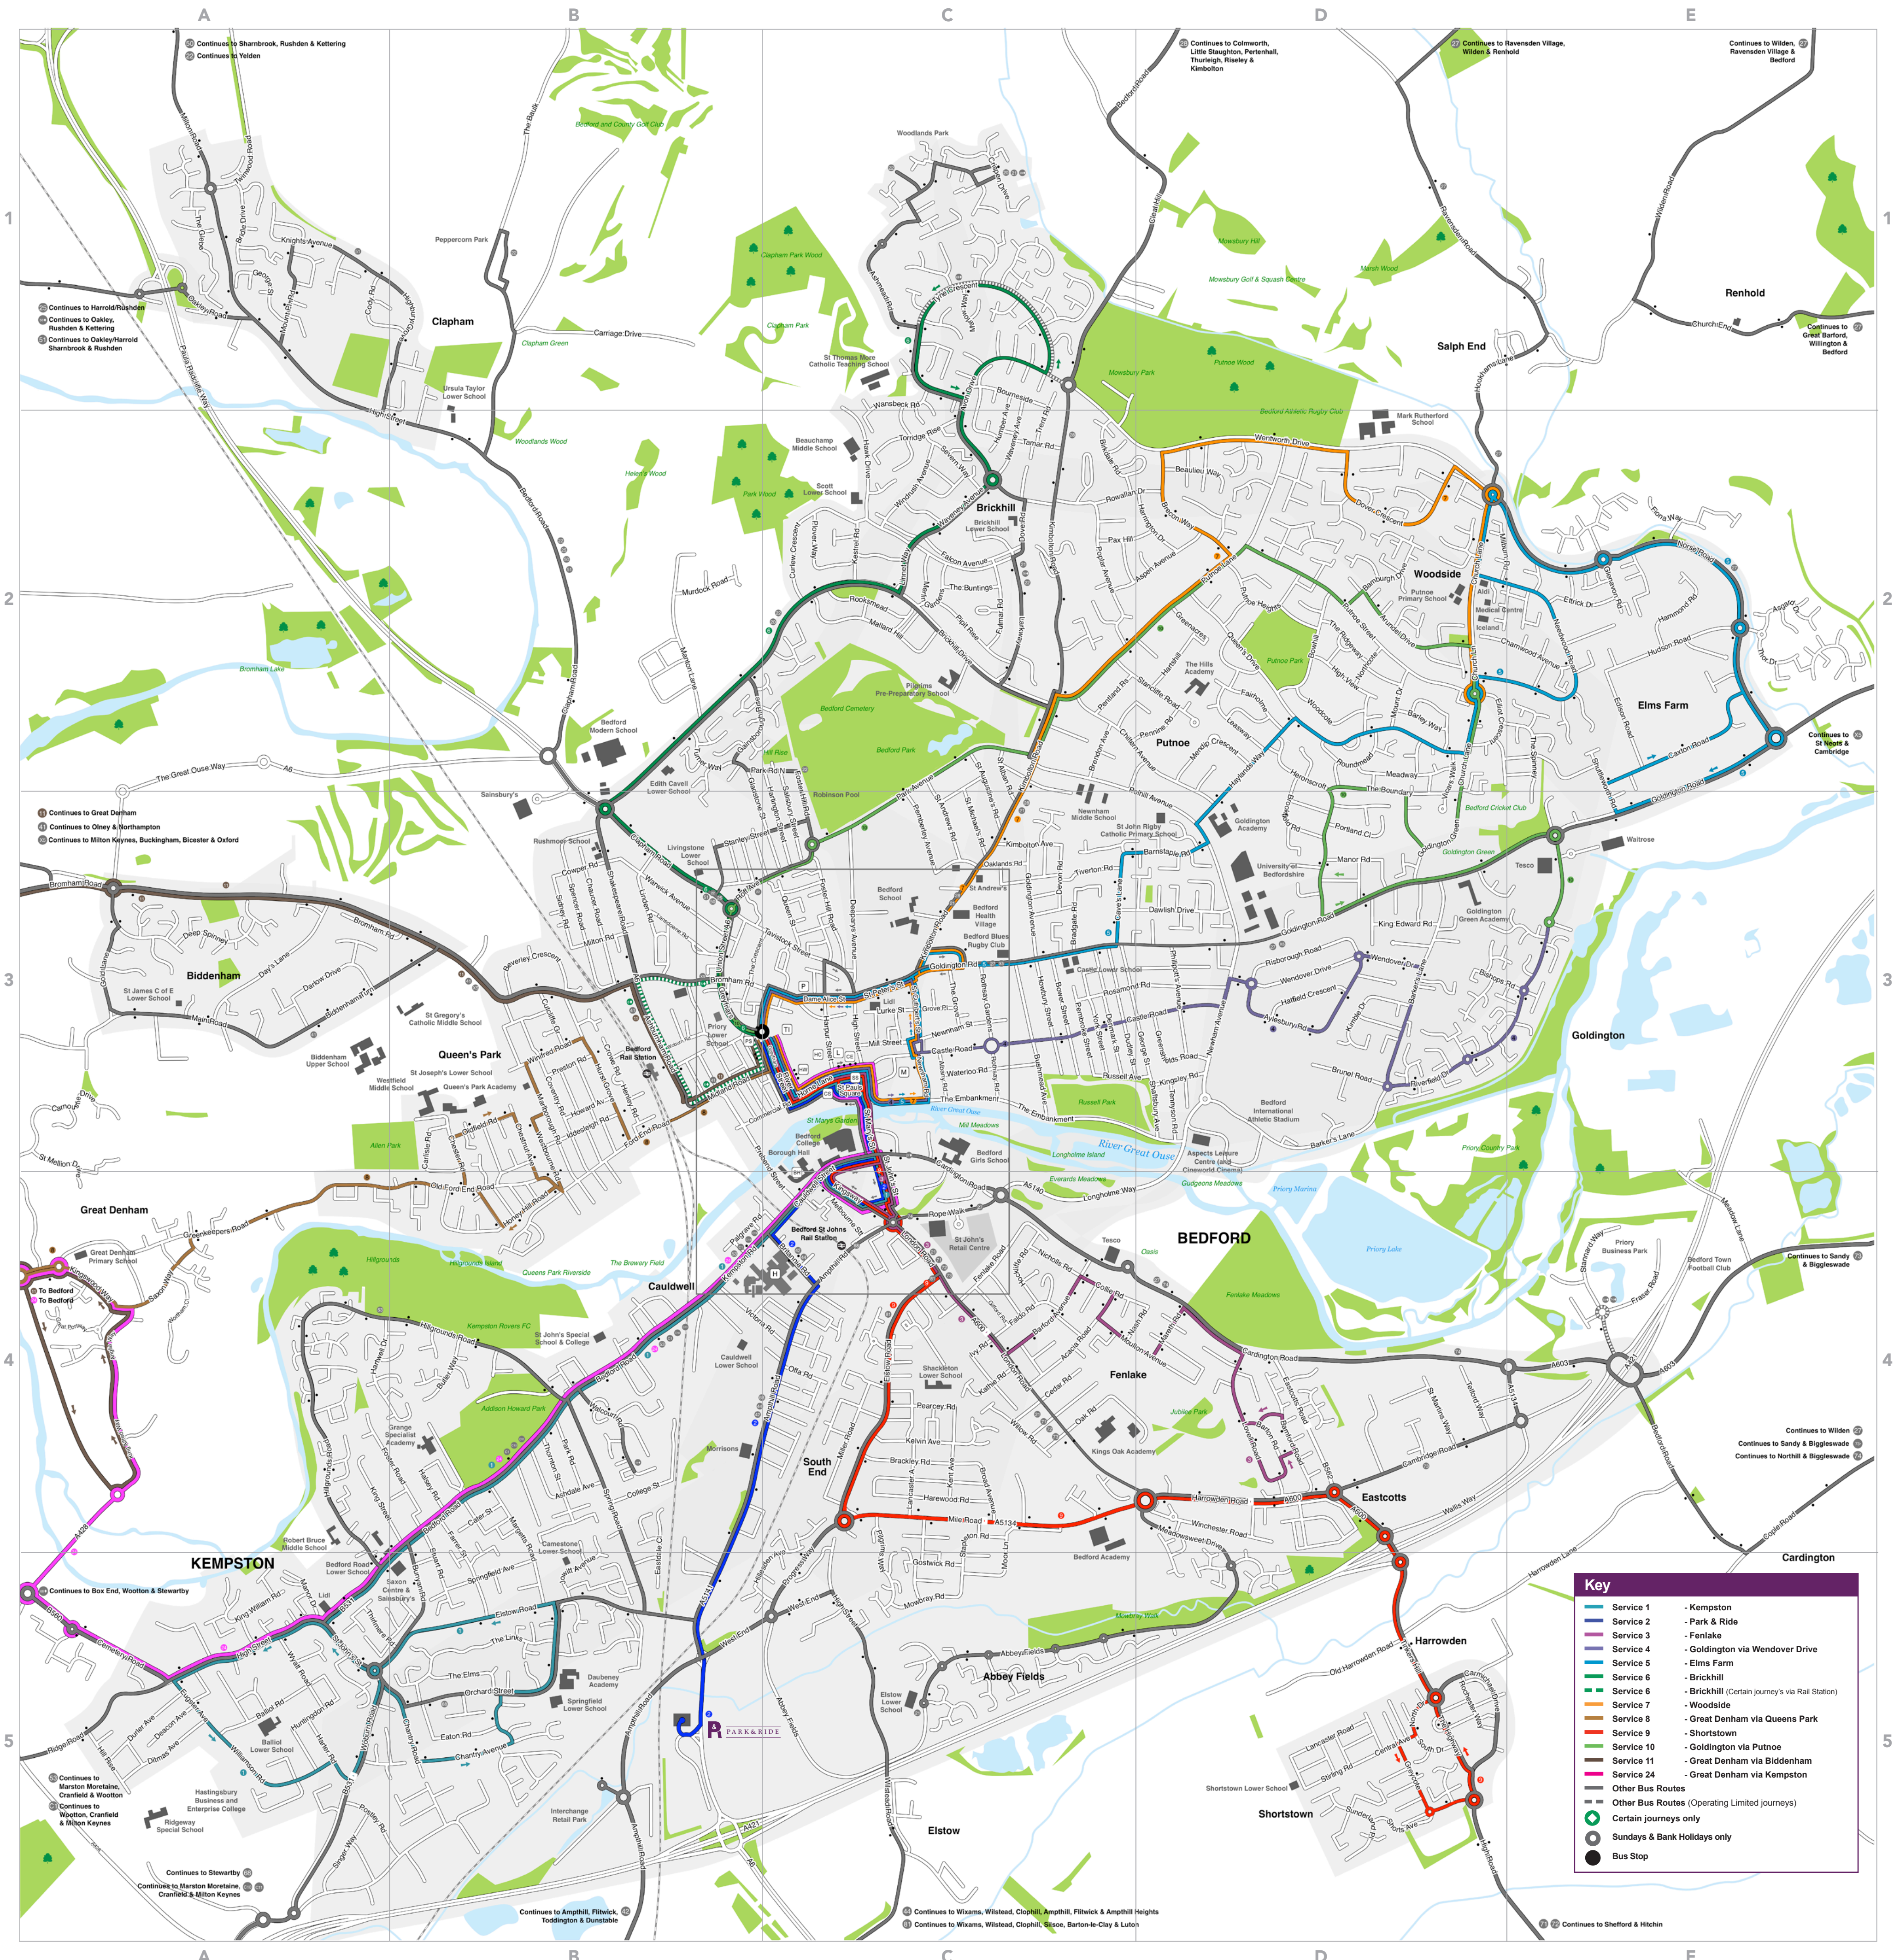

Bedford Town Map

Places of Interest

- | | | | | | |
|--------------------------|-----------------------------|------------------|----------------------|-------------------|--|
| BH Bedford Borough Hall | CS Customer Services Centre | HC Harpur Centre | L Bedford Library | P Bedford Prison | SS St Paul's Square (for Bedford Market) |
| CE Bedford Corn Exchange | H Bedford Hospital | HW Howard Centre | M The Higgins Museum | PS Police Station | TI Travel & Tourism Centre (Bus Station) |

Issue date: September 2017

Contains Ordnance Survey data © Crown copyright and database right 2017 & also map data © OpenStreetMap contributors, CC BY-SA