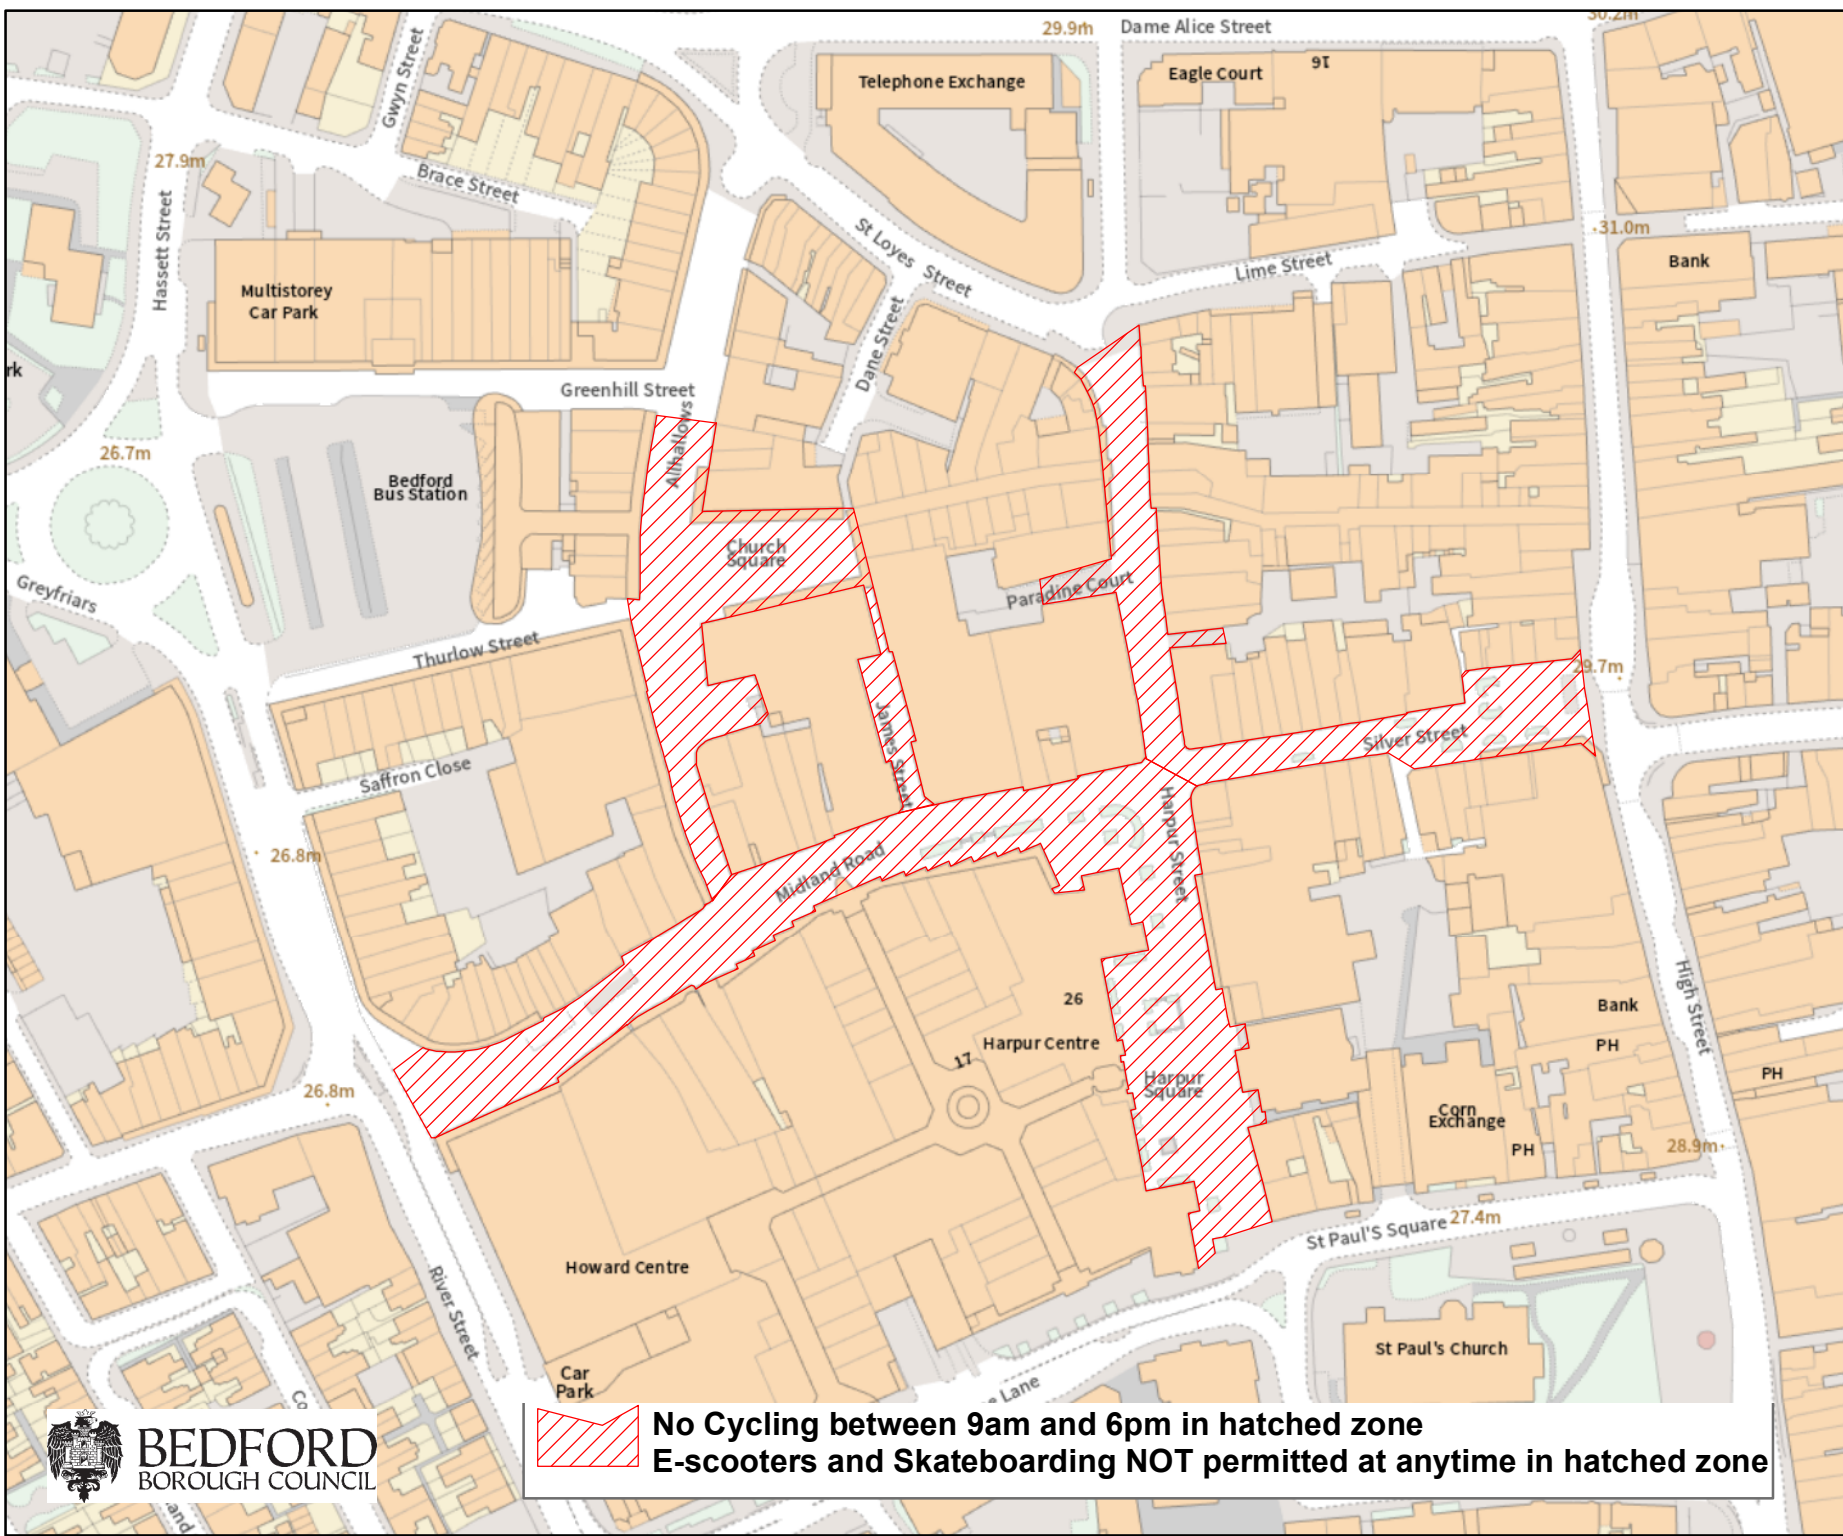

E-scooters and Skateboarding NOT permitted at anytime in hatched zone

No Cycling between 9am and 6pm in hatched zone

Location

1) Bedford Town Centre

Public Spaces Protection Order (PSPO's)

The Anti-Social Behaviour Crime and Policing Act 2014

N

Scale A4L : 1:2,000  
Date: 09/11/2021

No Cycling between 9am and 6pm in hatched zone  
E-scooters and Skateboarding NOT permitted at anytime in hatched zone