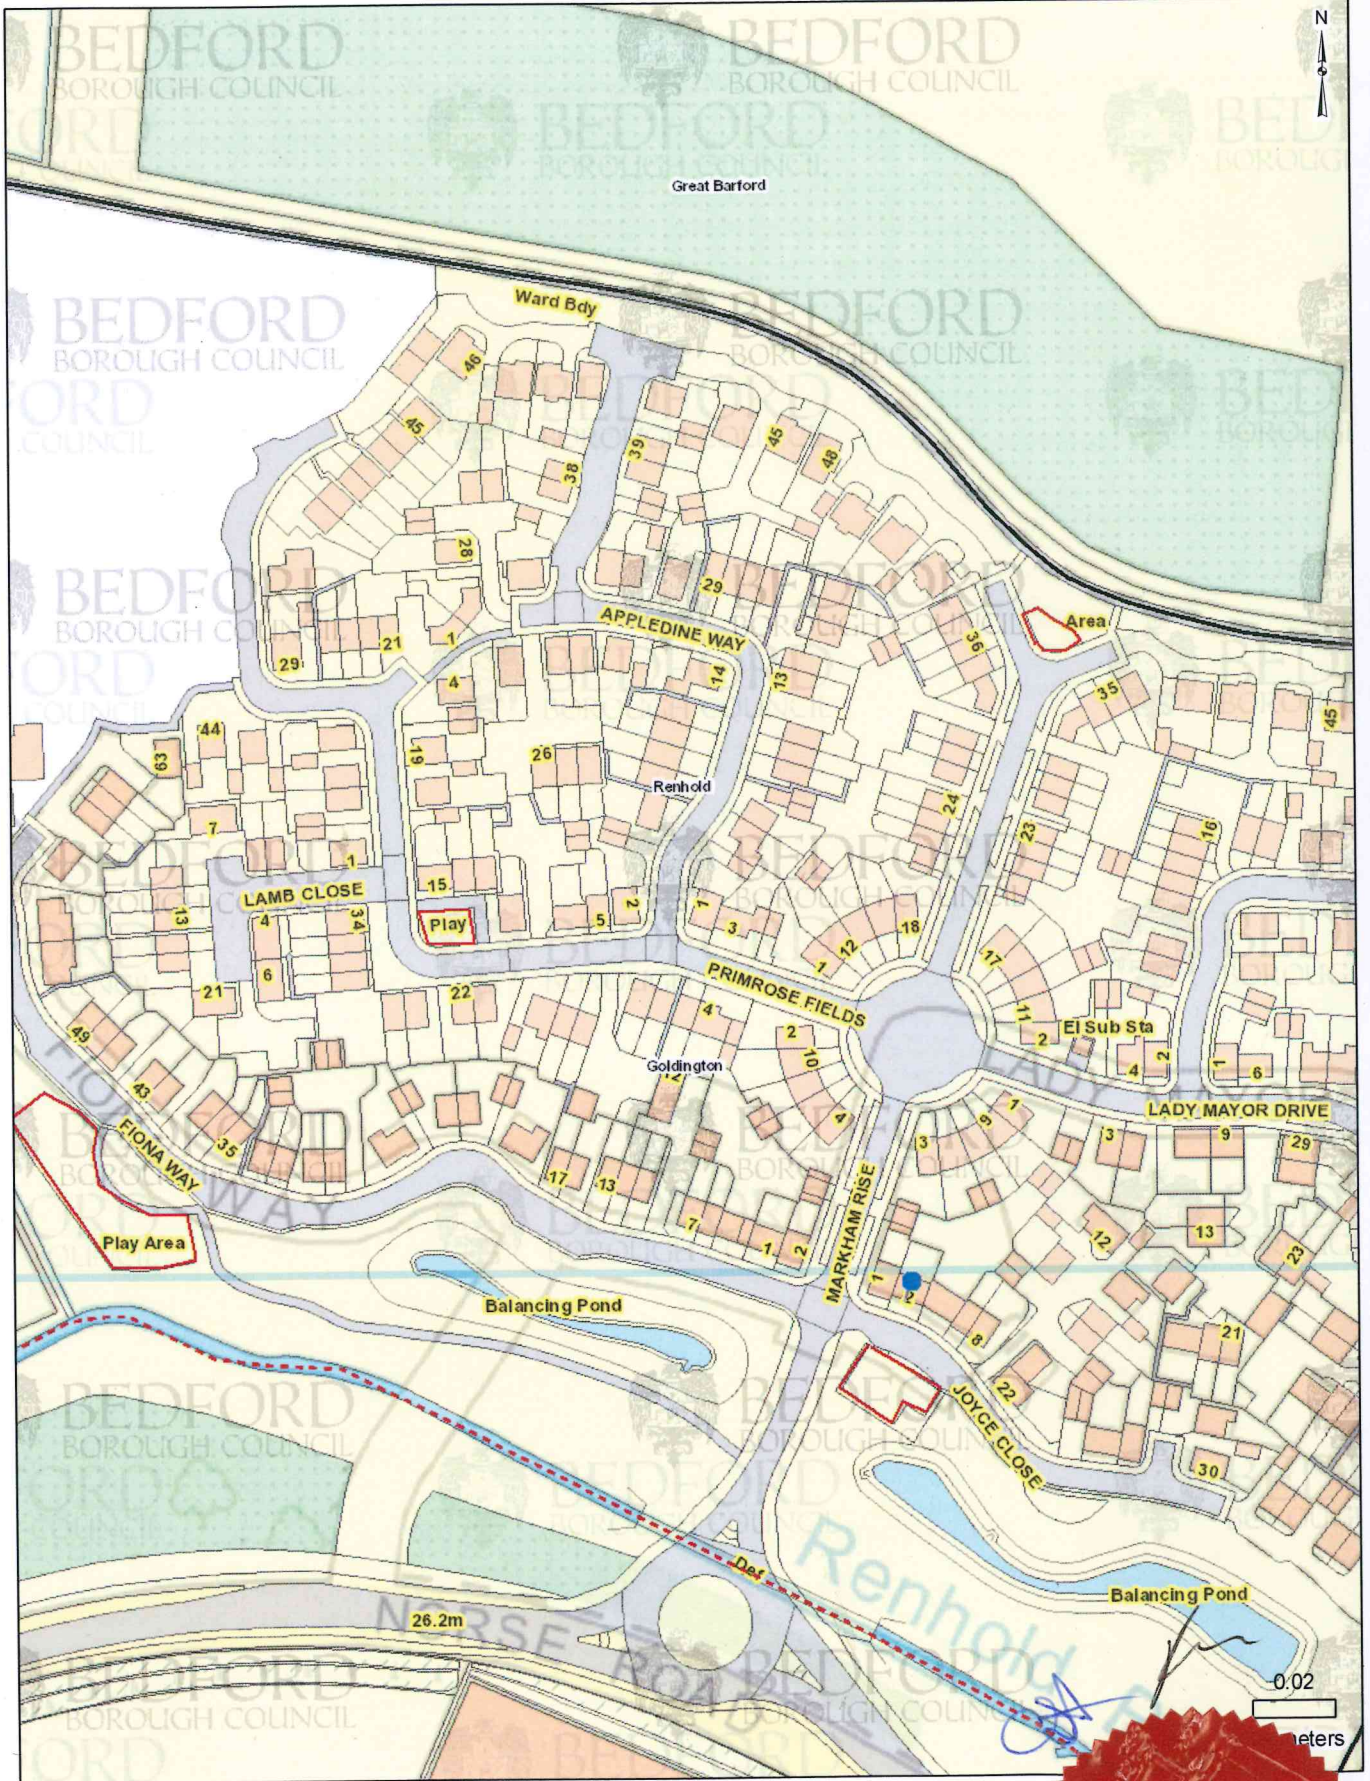

A8 Markham Close, Play Area, Spire Estate, Bedford

BEDFORD BOROUGH COUNCIL

© Crown copyright and database rights 2015 Ordnance Survey 100049028. You are not allowed to copy, distribute or sell any of this data to third parties in any form.