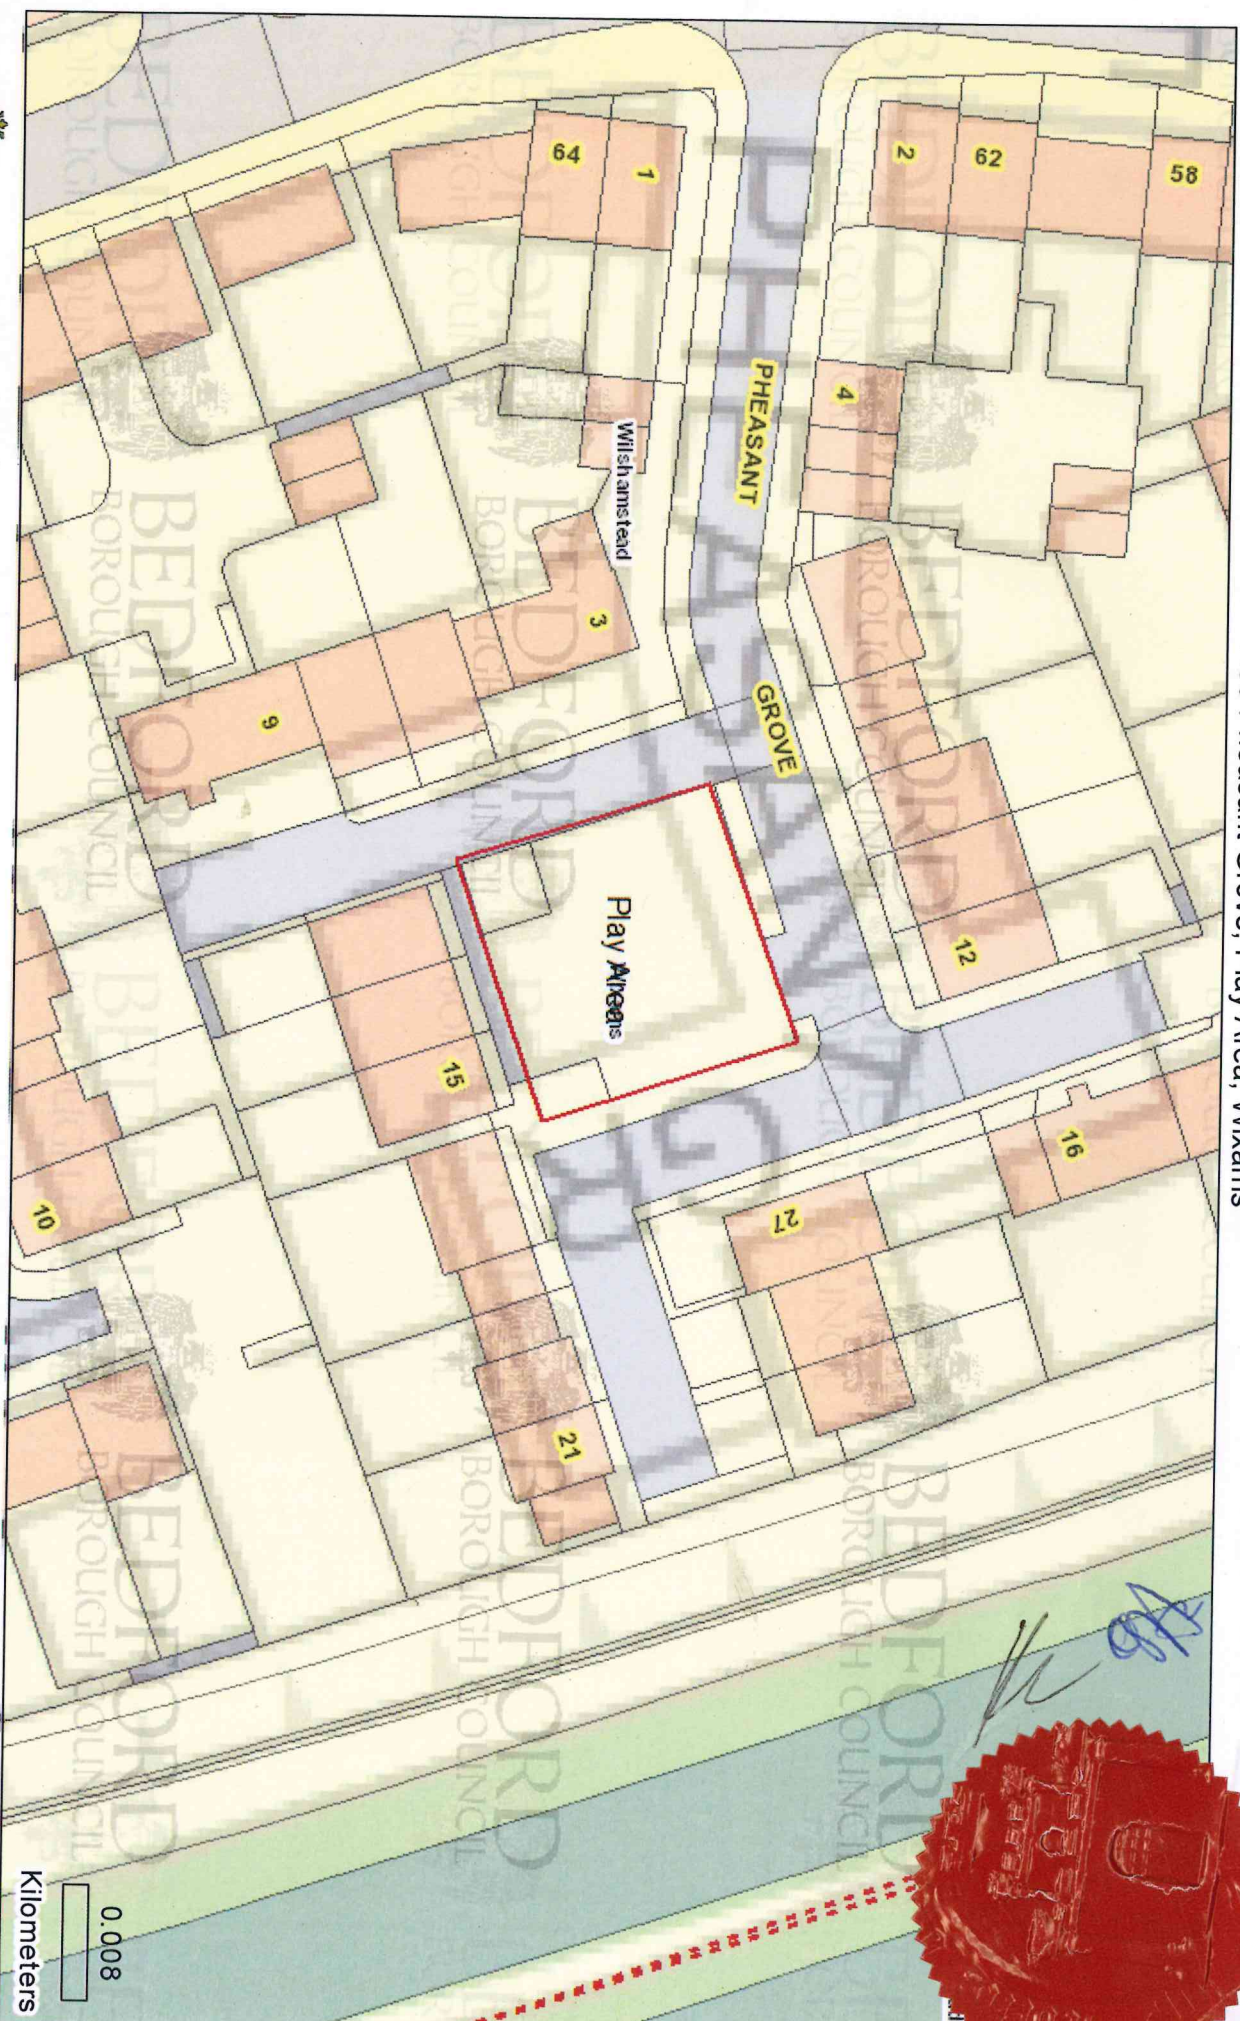

A33 Pheasant Grove, Play Area, Wixams

0.008  
Kilometers

1:500

BEDFORD BOROUGH COUNCIL

© Crown copyright and database rights 2015 Ordnance Survey 100049028.  
You are not permitted to copy, sub-license, distribute or sell any of this data to third parties in any form.