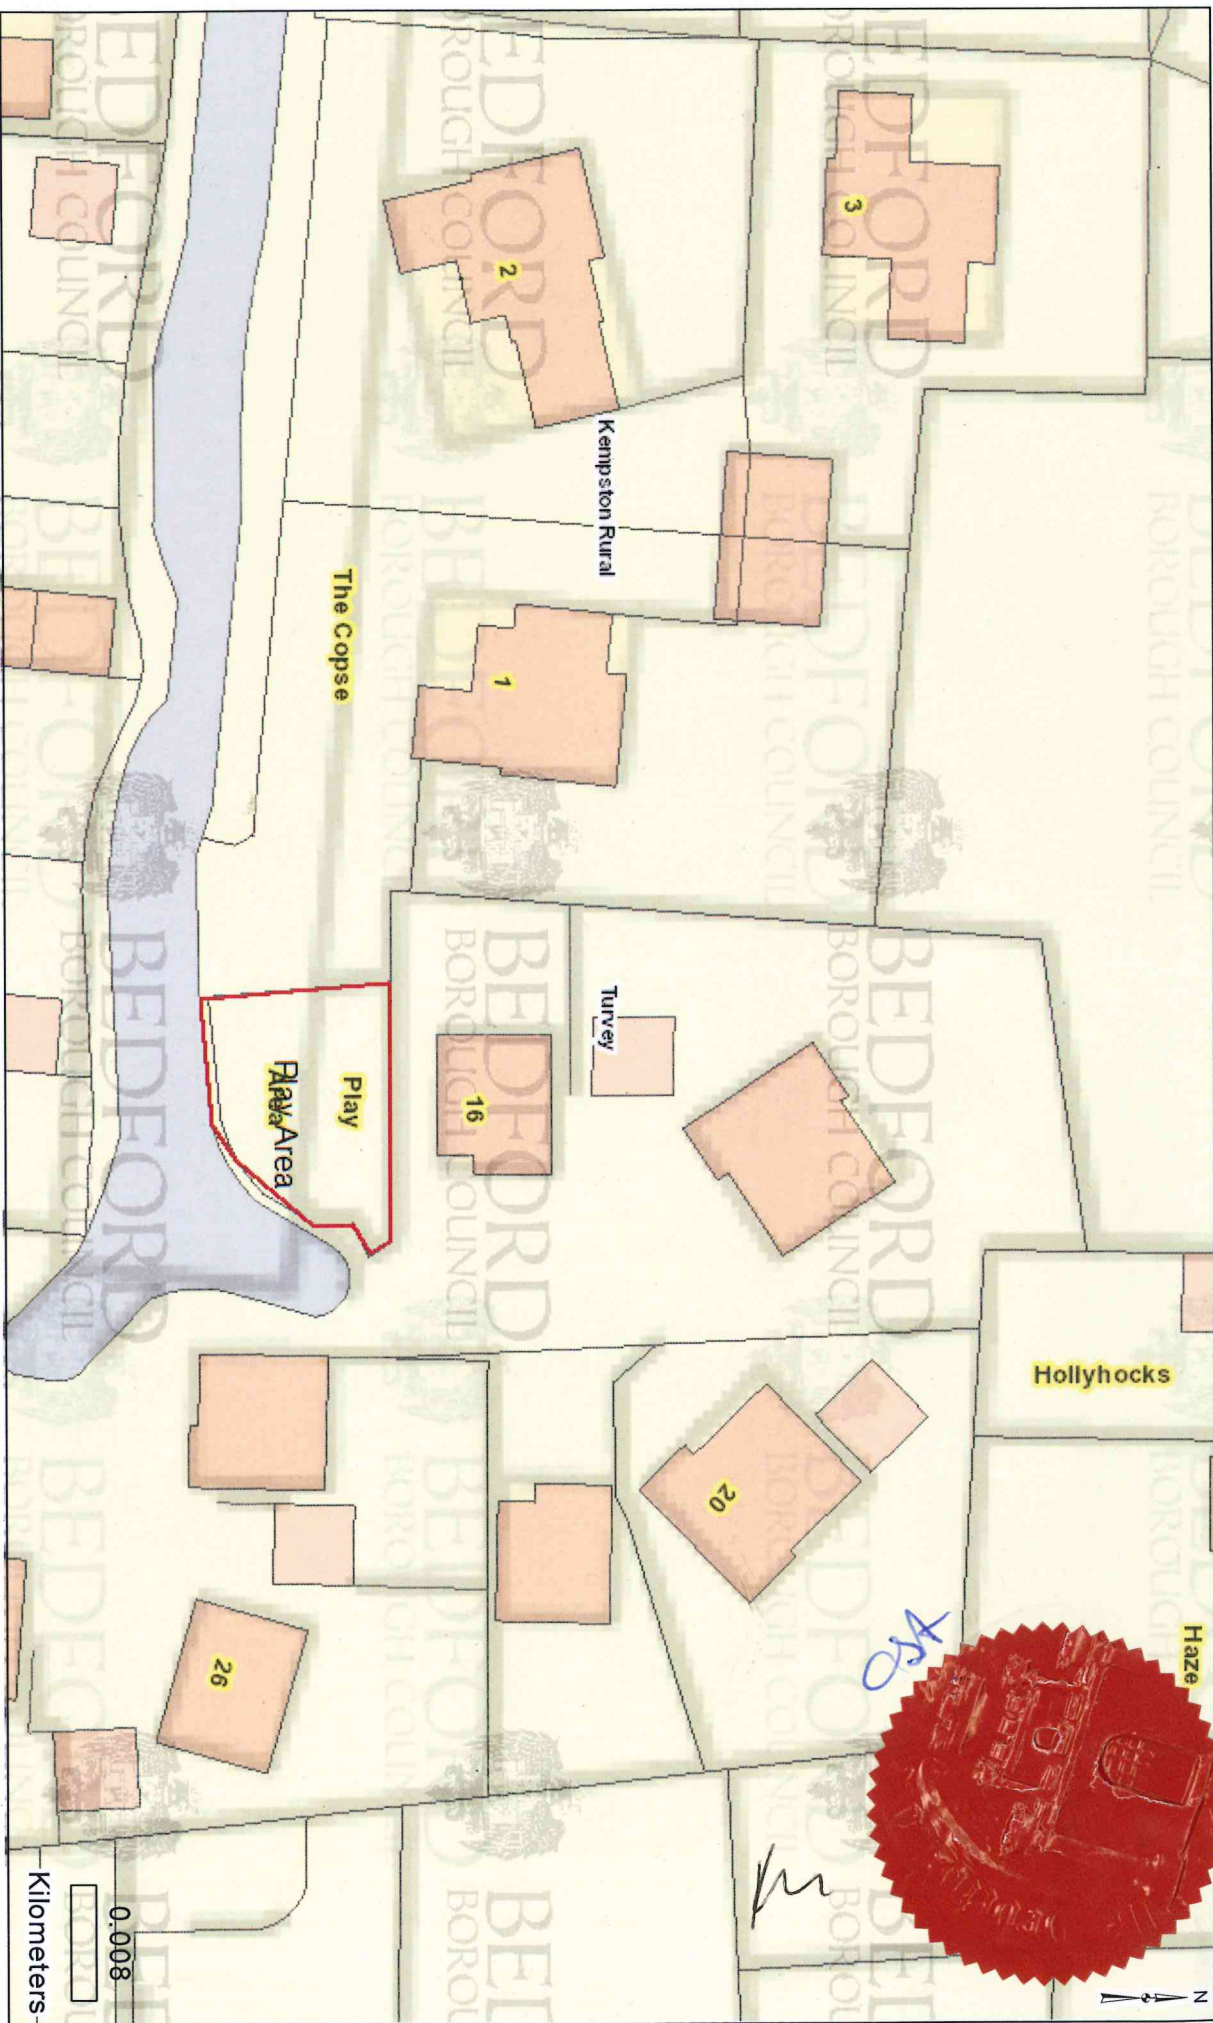

A26 Priors Close, Play Area, turvey

1:500

0.008

Kilometers

Bedford Borough Council

© Crown copyright and database rights 2015 Ordnance Survey 100049028.
You are not permitted to copy, sub-license, distribute or sell any of this data to third parties in any form.