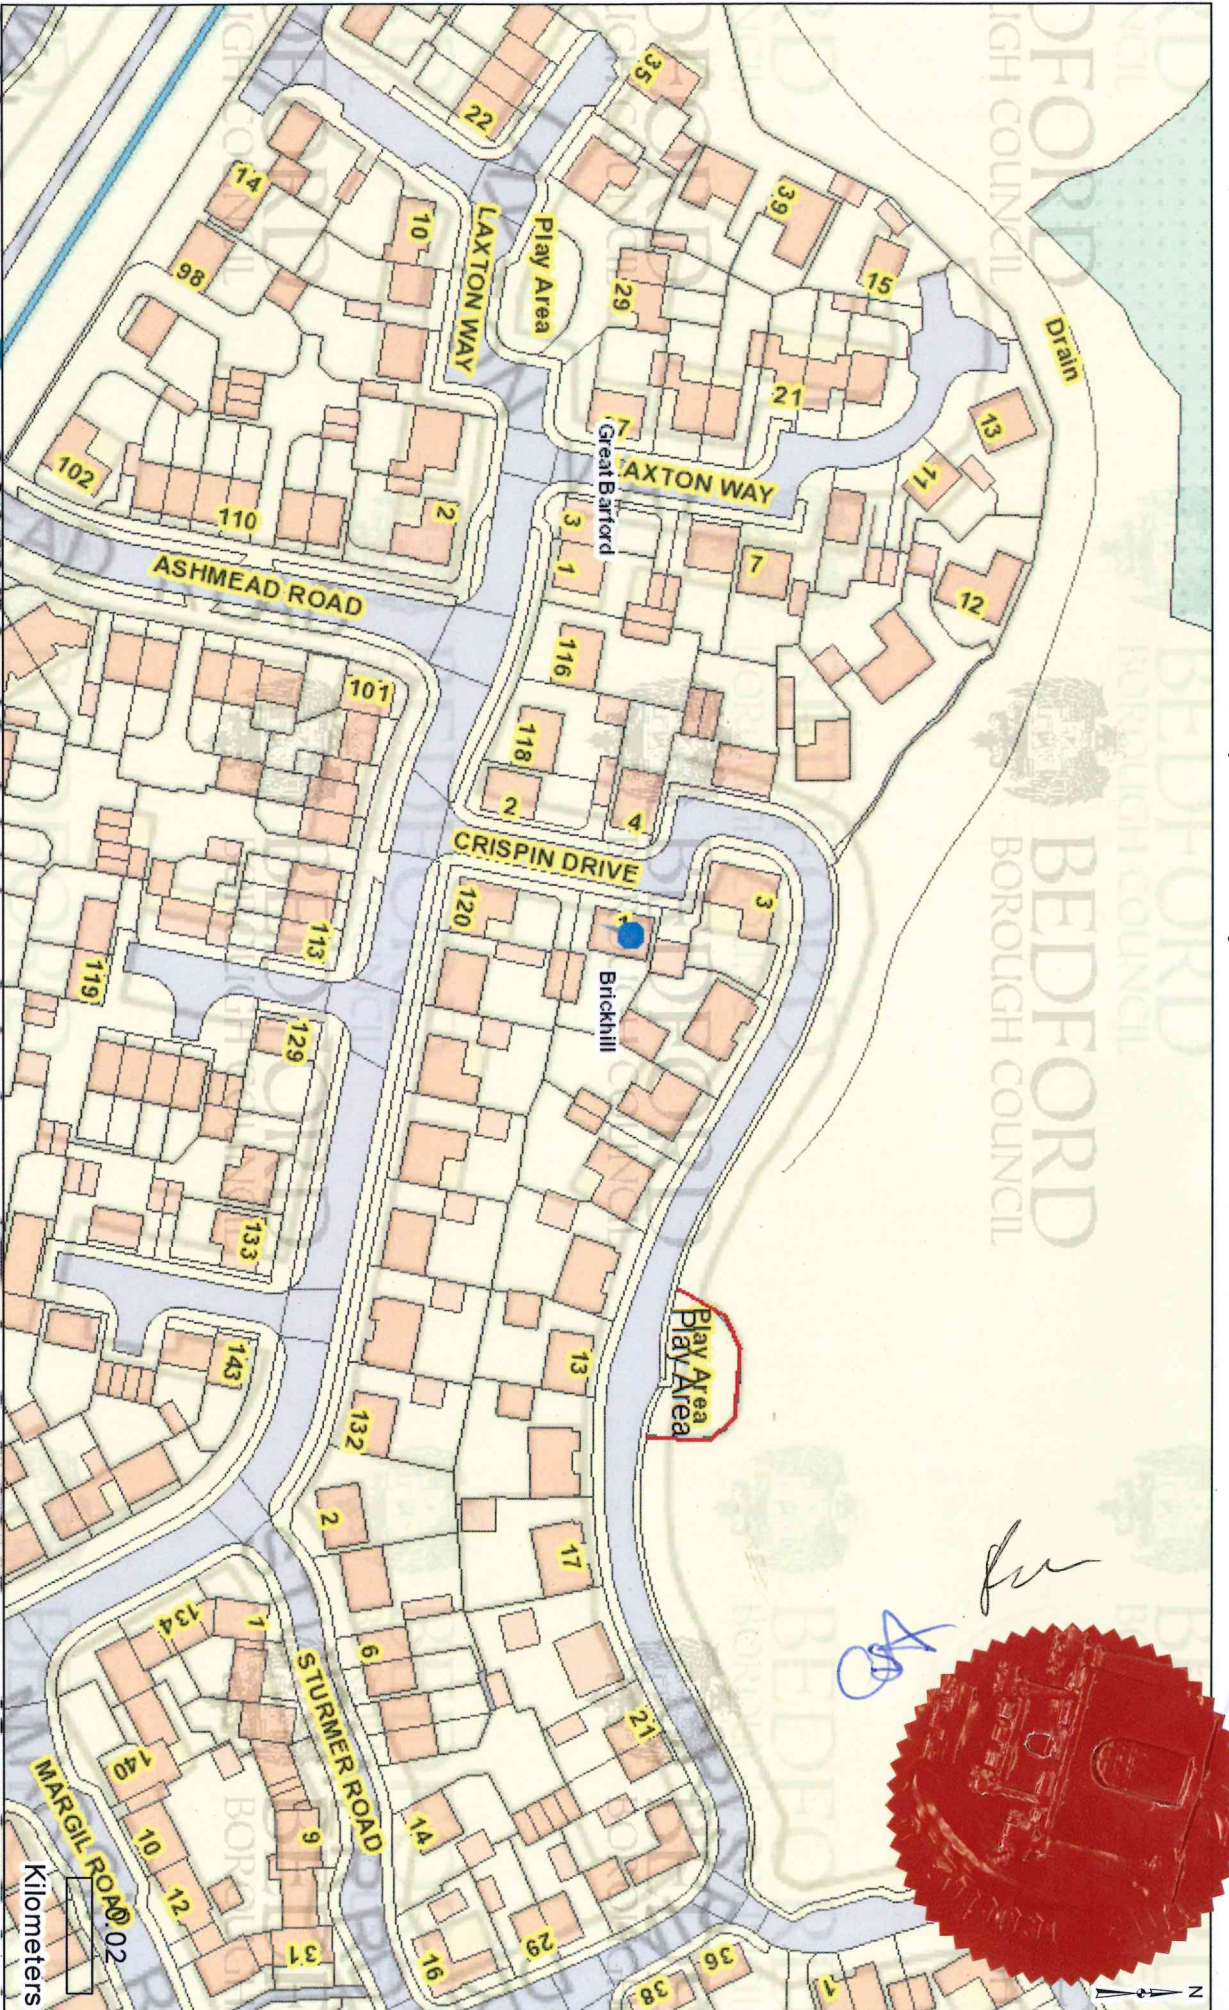

A12 Crispin Drive, Play Area, Woodlands Estate, Bedford

1:1,250

Kilometers

BEDFORD BOROUGH COUNCIL

© Crown copyright and database rights 2015 Ordnance Survey 100049028.
You are not permitted to copy, sub-license, distribute or sell any of this data to third parties in any form.