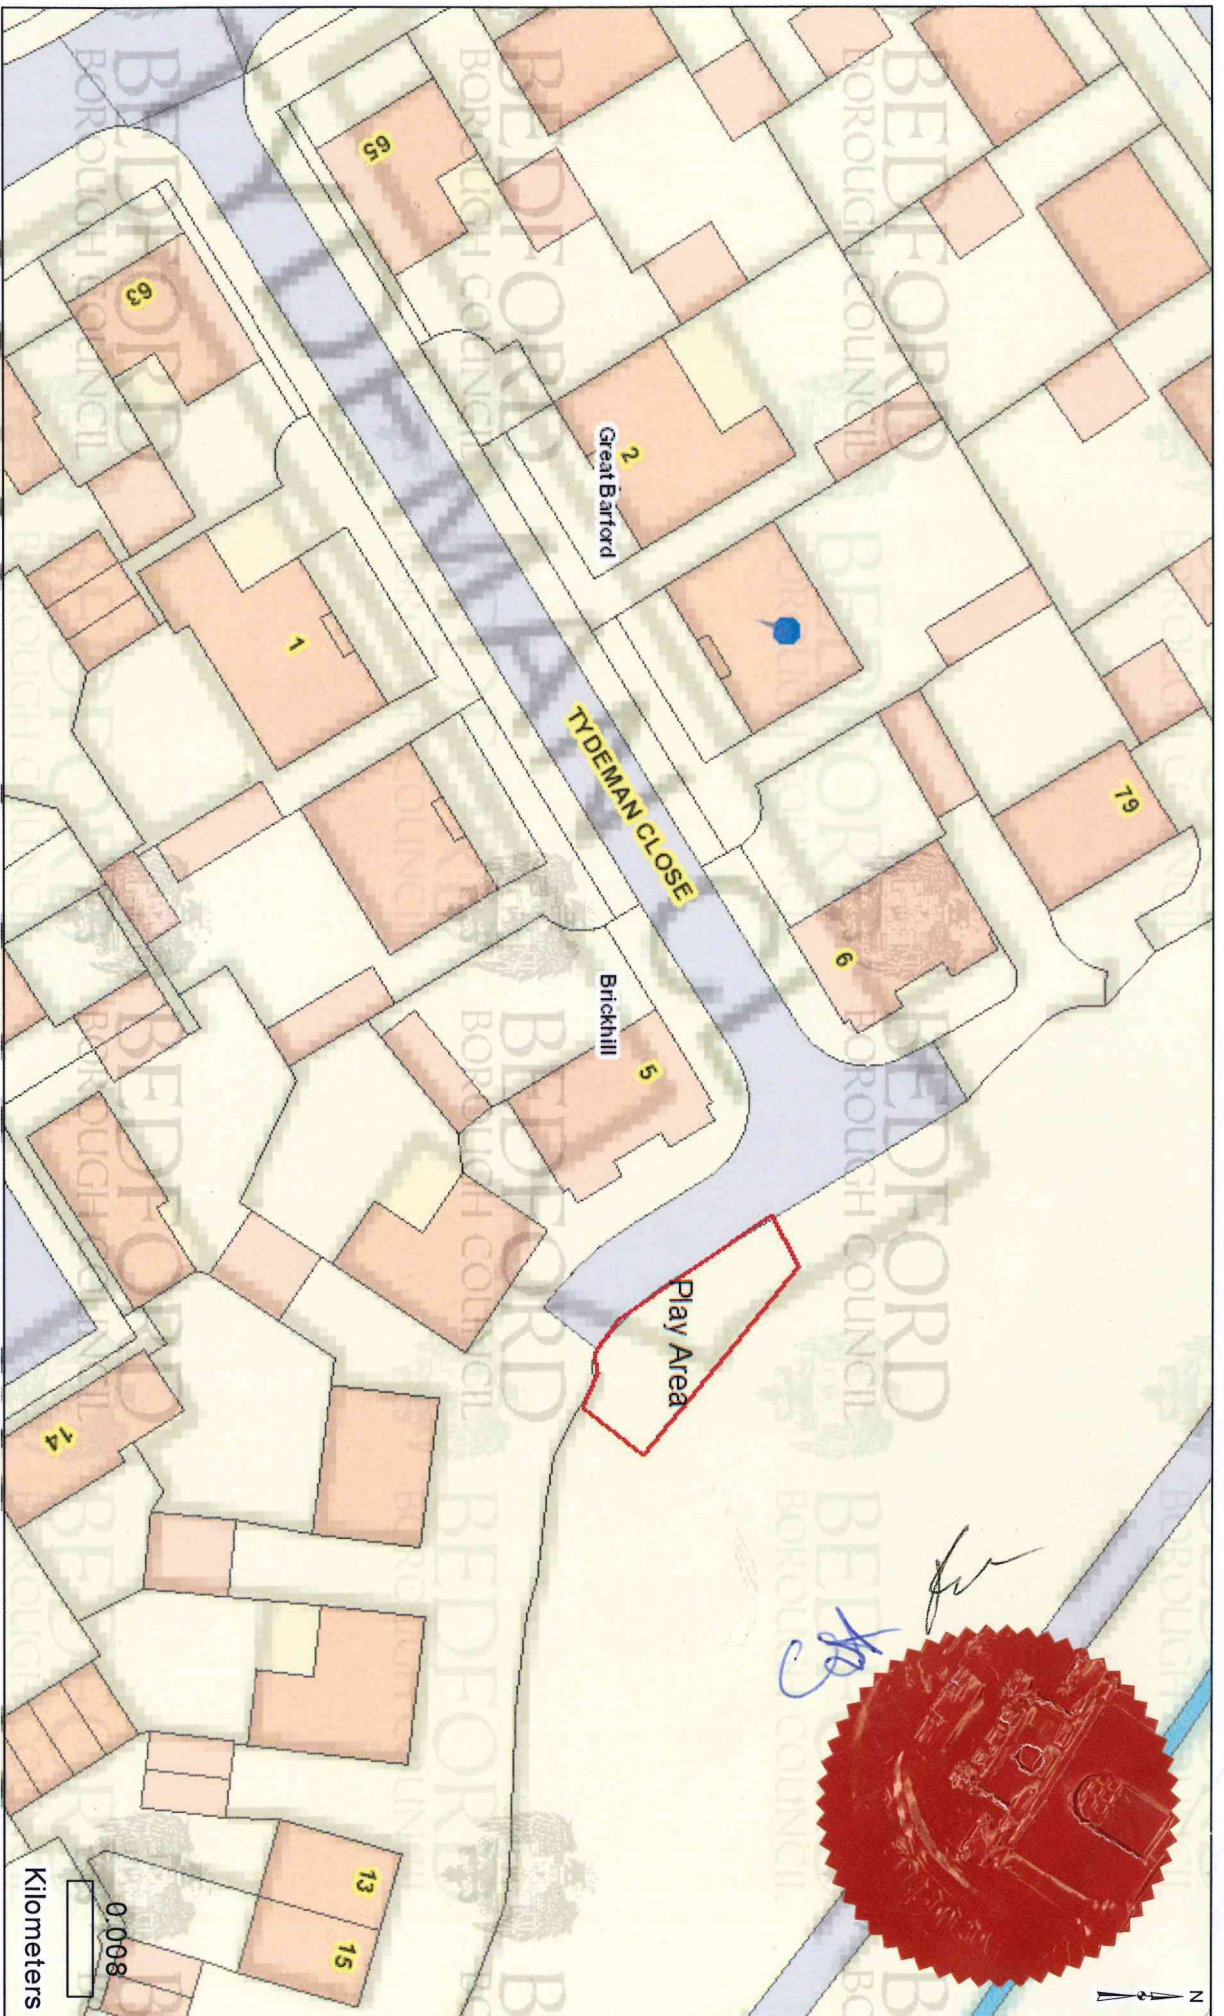

A11 Tydeman Close, Play Area, Woodlands Estate Bedford

BEDFORD BOROUGH COUNCIL

© Crown copyright and database rights 2015 Ordnance Survey 100049028.
You are not permitted to copy, sub-license, distribute or sell any of this data to third parties in any form.

1:500

0.008
Kilometers