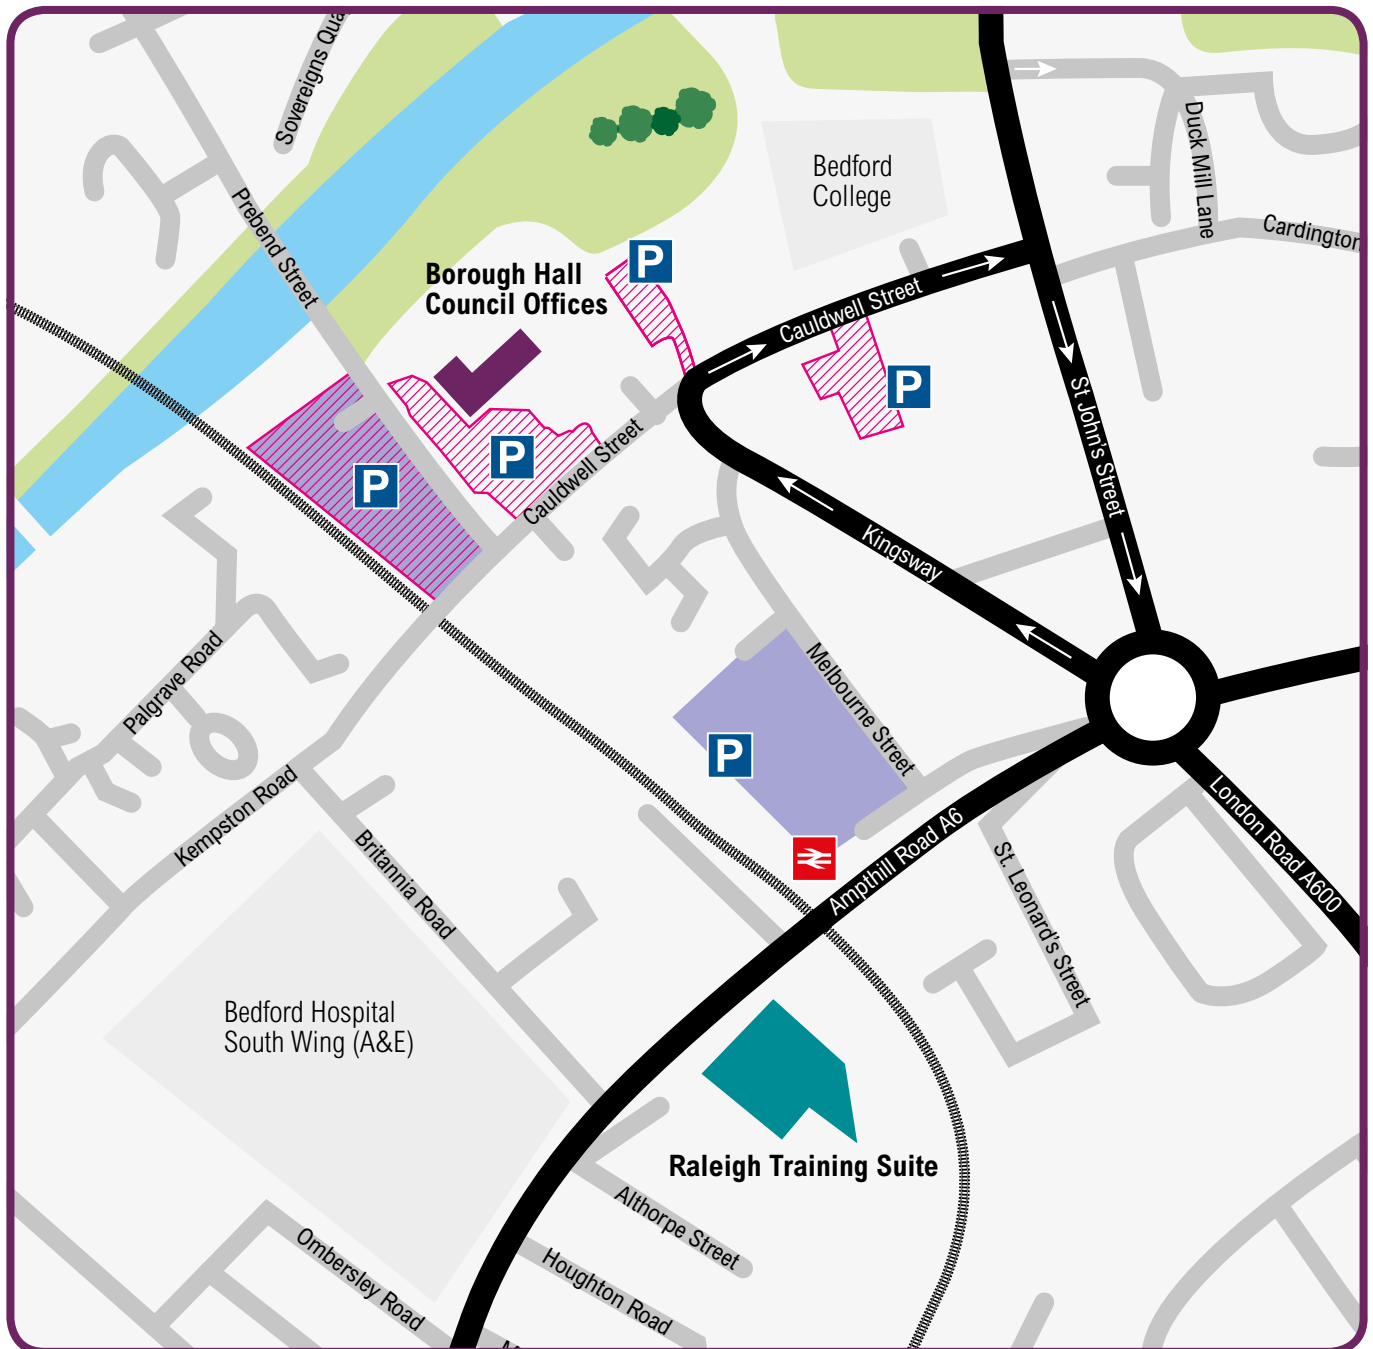

How to find us...

Raleigh Training Suite

Amphill Road, Bedford MK42 9HF

-  Raleigh Training Centre
-  Borough Hall
-  Car Parks in the BBC Parking Scheme
-  Public Pay & Display Car Parks

BEDFORD
BOROUGH COUNCIL